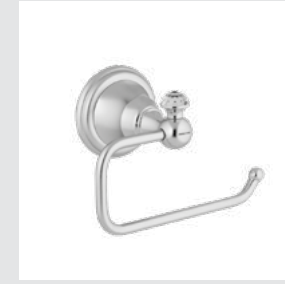

036072.000.**
Towel bar 600 mm

036073.000.**
Towel ring

036075.000.**
Robe hook

037023.000.**
One hole bidet mixer

037025.000.**
One hole bidet mixer

037018.000.**
Bath and shower mixer with
hand shower

037019.000.**
Shower mixer with hand shower

Soap holder with Swarovski Crystals

036280.000.**
036280.N00.**

Wall toothbrush holder with Swarovski Crystals

036286.000.**
036286.N00.**

Wall soap dispenser with Swarovski Crystals

037122.000.**

Three hole bidet set with Swarovski Crystals

037125.000.**

One hole bidet mixer with Swarovski Crystals

037116.000.**

Five hole bath set with hand shower and Swarovski Crystals

037118.000.**

Bath and shower mixer with hand shower and Swarovski Crystals