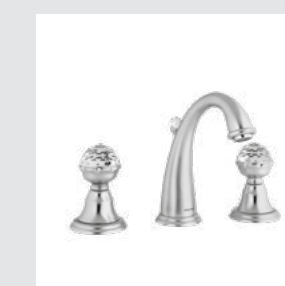

☼ 037201.C00.**
● 037201.CN0.**

Three holes basin set with
Swarovski Crystals