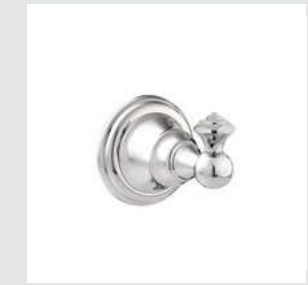

037401.000.50

020711.000.71
Cabinet knob Ø37mm

Pacifica handle designs

035416.G00.50

037405.000.50

037201.C00.50

Pacifica handle designs with Swarovski Crystals

037203.000.50

036286.000.50

037218.C00.50

Pacifica knob
design #1

Page 31

037001.000.**
Three holes basin set

037003.000.**
One hole basin mixer

037005.000.**
One hole basin mixer

Pacifica Accessories
without crystals

036072.000.**
Towel bar 600 mm

036073.000.**
Towel ring

036075.000.**
Robe hook

037023.000.**
One hole bidet mixer

037025.000.**
One hole bidet mixer

037018.000.**
Bath and shower mixer with
hand shower

037019.000.**
Shower mixer with hand shower

036078.000.**
Soap holder

036080.000.**
Wall toothbrush holder

036086.000.**
Wall soap dispenser

036077.000.**
Toilet roll holder

035416.000.**
Bath and shower mixer

Pacifica knob
design #2

Page 30

037401.000.**
Three holes basin set