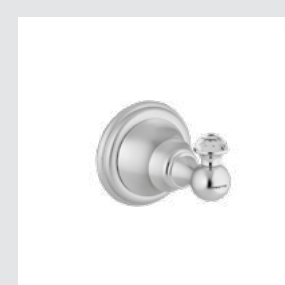

Page 28

037101.000.**

Three hole basin set with Swarovski Crystals

037105.000.**

One hole basin mixer with Swarovski Crystals

036275.000.**
036275.N00.**

Robe hook with Swarovski Crystals

036278.000.**
036278.N00.**

Soap holder with Swarovski Crystals

036280.000.**
036280.N00.**

Wall toothbrush holder with Swarovski Crystals

036286.000.**
036286.N00.**

Wall soap dispenser with Swarovski Crystals

037122.000.**

Three hole bidet set with Swarovski Crystals