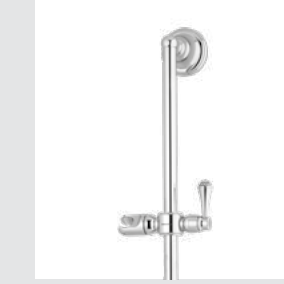

036072.000.**
Towel bar 600 mm

036073.000.**
Towel ring

036075.000.**
Robe hook

037023.000.**
One hole bidet mixer

037025.000.**
One hole bidet mixer

037018.000.**
Bath and shower mixer with
hand shower

037019.000.**
Shower mixer with hand shower

036277.000.**
036277.N00.**

Toilet paper holder with Swarovski Crystals

036284.000.**
036284.N00.**

Toilet brush holder with Swarovski Crystals

036285.000.**
036285.N00.**

Spare toilet paper holder with Swarovski Crystals