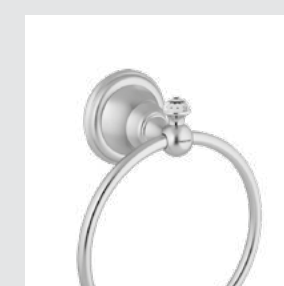

037223.000.**
037223.N00.**

One hole bidet mixer with joystick and Swarovski Crystals

037225.C00.**
037225.CN0.**

One hole bidet mixer with Swarovski Crystals

037216.C00.**
037216.CN0.**

Five hole bath set with hand shower and Swarovski Crystals

037218.C00.**
037218.CN0.**

Bath and shower mixer with hand shower and Swarovski Crystals

037616.000.**
037616.N00.**

Five hole bath set with hand shower and Swarovski Crystals

036272.000.**
036272.N00.**

Towel bar 600 mm with Swarovski Crystals

036273.000.**
036273.N00.**

Towel ring with Swarovski Crystals

037219.CS0.**
037219.CSN.**

Shower mixer with hand shower and Swarovski Crystals

Pacifica knob
Swarovski Crystals #2