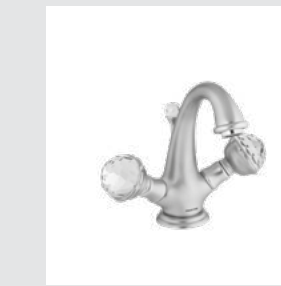

036078.000.**
Soap holder

036080.000.**
Wall toothbrush holder

036086.000.**
Wall soap dispenser

036077.000.**
Toilet roll holder

035416.000.**
Bath and shower mixer

Pacifica knob
design #2

Page 30

037401.000.**
Three holes basin set

037405.000.**
One hole basin mixer

036084.000.**
Toilet brush holder

036085.000.**
Spare toilet roll holder

036024.000.**
Shower rail with sliding hook

Pacifica knob
Swarovski Crystals #1

Page 32

037425.000.**
One hole bidet mixer

037418.000.**
Bath and shower mixer with
hand shower

037419.000.**
Shower mixer with
hand shower

035416.G00.**
Bath and shower mixer with
hand shower

☼ 037201.C00.**
● 037201.CN0.**

Three holes basin set with
Swarovski Crystals

☼ 037203.000.**
● 037203.N00.**

One hole basin mixer with joystick
and Swarovski Crystals

☼ 037205.C00.**
● 037205.CN0.**

One hole basin mixer with
Swarovski Crystals

☼ 037222.C00.**
● 037222.CN0.**

Three holes bidet set with
Swarovski Crystals