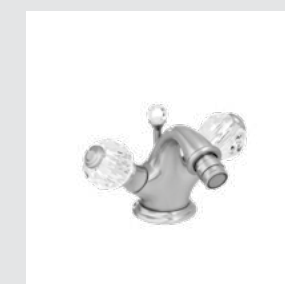

Soap holder with Swarovski Crystals

036280.000.**
036280.N00.**

Wall toothbrush holder with Swarovski Crystals

036286.000.**
036286.N00.**

Wall soap dispenser with Swarovski Crystals

037122.000.**

Three hole bidet set with Swarovski Crystals