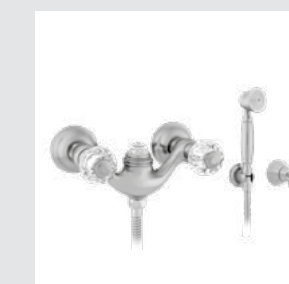

036072.000.**
Towel bar 600 mm

036073.000.**
Towel ring

036075.000.**
Robe hook

037023.000.**
One hole bidet mixer

037025.000.**
One hole bidet mixer

037018.000.**
Bath and shower mixer with
hand shower

037019.000.**
Shower mixer with hand shower

037125.000.**

One hole bidet mixer with Swarovski Crystals

037116.000.**

Five hole bath set with hand shower and Swarovski Crystals

037118.000.**

Bath and shower mixer with hand shower and Swarovski Crystals

036277.000.**
036277.N00.**

Toilet paper holder with Swarovski Crystals

036284.000.**
036284.N00.**

Toilet brush holder with Swarovski Crystals

036285.000.**
036285.N00.**

Spare toilet paper holder with Swarovski Crystals

036224.000.**
036224.N00.**

Shower rail with sliding hook and Swarovski Crystals

037119.S00.**

Shower mixer with hand shower and Swarovski Crystals

Pacifica handle
Swarovski Crystals #3

Page 33

037601.000.**
037601.N00.**