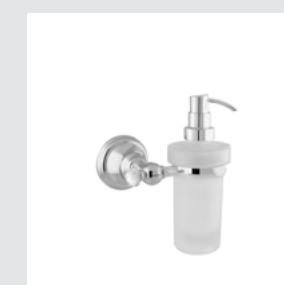

Page 28

037101.000.**

Three hole basin set with Swarovski Crystals

037105.000.**

One hole basin mixer with Swarovski Crystals

036275.000.**
036275.N00.**

Robe hook with Swarovski Crystals

036278.000.**
036278.N00.**

Soap holder with Swarovski Crystals

036280.000.**
036280.N00.**

Wall toothbrush holder with Swarovski Crystals

036286.000.**
036286.N00.**

Wall soap dispenser with Swarovski Crystals

037122.000.**

Three hole bidet set with Swarovski Crystals