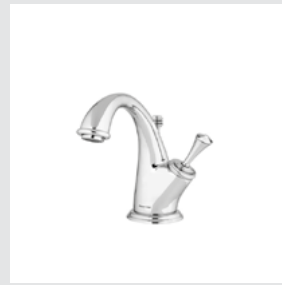

037401.000.50

020711.000.71
Cabinet knob Ø37mm

Pacifica handle designs

035416.G00.50

037405.000.50

037201.C00.50

Pacifica handle designs with Swarovski Crystals

037203.000.50

036286.000.50

037218.C00.50

Pacifica knob
design #1

Page 31

037001.000.**
Three holes basin set

037003.000.**
One hole basin mixer

037005.000.**
One hole basin mixer

Pacifica Accessories
without crystals

036072.000.**
Towel bar 600 mm

036073.000.**
Towel ring

036075.000.**
Robe hook

037023.000.**
One hole bidet mixer

037025.000.**
One hole bidet mixer

037018.000.**
Bath and shower mixer with
hand shower

037019.000.**
Shower mixer with hand shower

036078.000.**
Soap holder

036080.000.**
Wall toothbrush holder

036086.000.**
Wall soap dispenser

036077.000.**
Toilet roll holder

035416.000.**
Bath and shower mixer

Pacifica knob
design #2

Page 30

037401.000.**
Three holes basin set