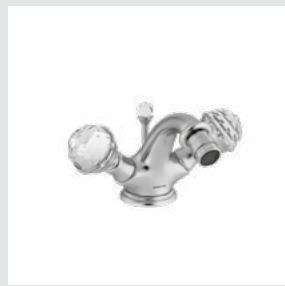

037405.000.**
One hole basin mixer

036084.000.**
Toilet brush holder

036085.000.**
Spare toilet roll holder

036024.000.**
Shower rail with sliding hook

Pacifica knob
Swarovski Crystals #1

Page 32

037425.000.**
One hole bidet mixer

☼ 037203.000.**
● 037203.N00.**

One hole basin mixer with joystick
and Swarovski Crystals

☼ 037205.C00.**
● 037205.CN0.**

One hole basin mixer with
Swarovski Crystals

☼ 037222.C00.**
● 037222.CN0.**

Three holes bidet set with
Swarovski Crystals

037223.000.**
037223.N00.**

One hole bidet mixer with joystick and Swarovski Crystals

037225.C00.**
037225.CN0.**

One hole bidet mixer with Swarovski Crystals

037216.C00.**
037216.CN0.**

Five hole bath set with hand shower and Swarovski Crystals