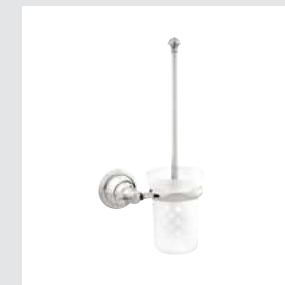

036286.000.50

037218.C00.50

Pacifica knob
design #1

Page 31

037001.000.**
Three holes basin set

037003.000.**
One hole basin mixer

037005.000.**
One hole basin mixer

Pacifica Accessories
without crystals

036072.000.**
Towel bar 600 mm

036073.000.**
Towel ring

036075.000.**
Robe hook

037023.000.**
One hole bidet mixer

037025.000.**
One hole bidet mixer

037018.000.**
Bath and shower mixer with
hand shower

037019.000.**
Shower mixer with hand shower

036078.000.**
Soap holder

036080.000.**
Wall toothbrush holder

036086.000.**
Wall soap dispenser

036077.000.**
Toilet roll holder

035416.000.**
Bath and shower mixer

Pacifica knob
design #2

Page 30

037401.000.**
Three holes basin set

037405.000.**
One hole basin mixer

036084.000.**
Toilet brush holder

036085.000.**
Spare toilet roll holder

036024.000.**
Shower rail with sliding hook

Pacifica knob
Swarovski Crystals #1

Page 32

037425.000.**
One hole bidet mixer