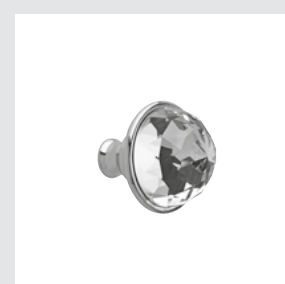

036224.000.**
036224.N00.**

Shower rail with sliding hook and Swarovski Crystals

037119.S00.**

Shower mixer with hand shower and Swarovski Crystals

Pacifica handle
Swarovski Crystals #3

Page 33

037601.000.**
037601.N00.**

Three hole basin set with Swarovski Crystals

037622.000.**
037622.N00.**

Three hole bidet set with Swarovski Crystals

0Z5741.B00.**
0Z5741.BN0.**

Cabinet knob diameter 34mm with Swarovski Crystal

MATERIALS