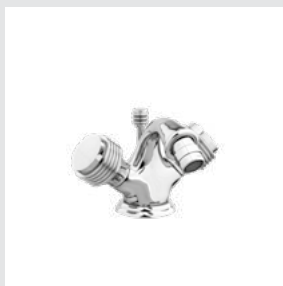

036286.000.50

037218.C00.50

Pacifica knob
design #1

Page 31

037001.000.**
Three holes basin set

037003.000.**
One hole basin mixer

037005.000.**
One hole basin mixer

Pacifica Accessories
without crystals

036072.000.**
Towel bar 600 mm

036073.000.**
Towel ring

036075.000.**
Robe hook

037023.000.**
One hole bidet mixer

037025.000.**
One hole bidet mixer

037018.000.**
Bath and shower mixer with
hand shower

037019.000.**
Shower mixer with hand shower

036078.000.**
Soap holder

036080.000.**
Wall toothbrush holder

036086.000.**
Wall soap dispenser

036077.000.**
Toilet roll holder

035416.000.**
Bath and shower mixer

Pacifica knob
design #2

Page 30

037401.000.**
Three holes basin set

037405.000.**
One hole basin mixer

036084.000.**
Toilet brush holder

036085.000.**
Spare toilet roll holder

036024.000.**
Shower rail with sliding hook

Pacifica knob
Swarovski Crystals #1

Page 32

037425.000.**
One hole bidet mixer