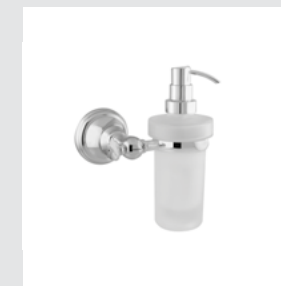

036286.000.50

037218.C00.50

Pacifica knob
design #1

Page 31

037001.000.**
Three holes basin set

037003.000.**
One hole basin mixer

037005.000.**
One hole basin mixer

Pacifica Accessories
without crystals

036072.000.**
Towel bar 600 mm

036073.000.**
Towel ring

036075.000.**
Robe hook

037023.000.**
One hole bidet mixer

037025.000.**
One hole bidet mixer

037018.000.**
Bath and shower mixer with
hand shower

037019.000.**
Shower mixer with hand shower

036078.000.**
Soap holder

036080.000.**
Wall toothbrush holder

036086.000.**
Wall soap dispenser

036077.000.**
Toilet roll holder

035416.000.**
Bath and shower mixer

Pacifica knob
design #2

Page 30

037401.000.**
Three holes basin set

037405.000.**
One hole basin mixer

036084.000.**
Toilet brush holder

036085.000.**
Spare toilet roll holder

036024.000.**
Shower rail with sliding hook

Pacifica knob
Swarovski Crystals #1

Page 32

037425.000.**
One hole bidet mixer