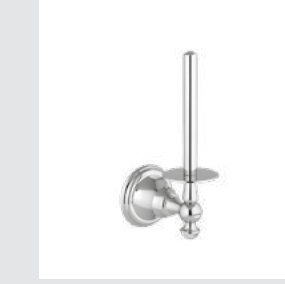

036285.000.**
036285.N00.**

Spare toilet paper holder with Swarovski Crystals