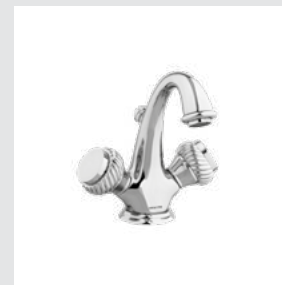

036286.000.50

037218.C00.50

Pacifica knob
design #1

Page 31

037001.000.**
Three holes basin set

037003.000.**
One hole basin mixer

037005.000.**
One hole basin mixer

Pacifica Accessories
without crystals

036072.000.**
Towel bar 600 mm

036073.000.**
Towel ring

036075.000.**
Robe hook

037023.000.**
One hole bidet mixer

037025.000.**
One hole bidet mixer

037018.000.**
Bath and shower mixer with
hand shower

037019.000.**
Shower mixer with hand shower

036078.000.**
Soap holder

036080.000.**
Wall toothbrush holder

036086.000.**
Wall soap dispenser

036077.000.**
Toilet roll holder

035416.000.**
Bath and shower mixer

Pacifica knob
design #2

Page 30

037401.000.**
Three holes basin set

037405.000.**
One hole basin mixer

036084.000.**
Toilet brush holder

036085.000.**
Spare toilet roll holder

036024.000.**
Shower rail with sliding hook

Pacifica knob
Swarovski Crystals #1

Page 32

037425.000.**
One hole bidet mixer