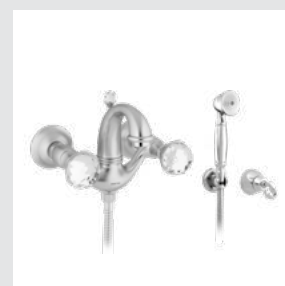

036072.000.**
Towel bar 600 mm

036073.000.**
Towel ring

036075.000.**
Robe hook

037023.000.**
One hole bidet mixer

037025.000.**
One hole bidet mixer

037018.000.**
Bath and shower mixer with
hand shower

037019.000.**
Shower mixer with hand shower

☼ 037203.000.**
● 037203.N00.**

One hole basin mixer with joystick
and Swarovski Crystals

☼ 037205.C00.**
● 037205.CN0.**

One hole basin mixer with
Swarovski Crystals

☼ 037222.C00.**
● 037222.CN0.**

Three holes bidet set with
Swarovski Crystals

037223.000.**
037223.N00.**

One hole bidet mixer with joystick and Swarovski Crystals

037225.C00.**
037225.CN0.**

One hole bidet mixer with Swarovski Crystals

037216.C00.**
037216.CN0.**

Five hole bath set with hand shower and Swarovski Crystals