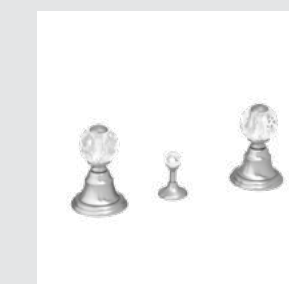

Soap holder with Swarovski Crystals

036280.000.**
036280.N00.**

Wall toothbrush holder with Swarovski Crystals

036286.000.**
036286.N00.**

Wall soap dispenser with Swarovski Crystals

037122.000.**

Three hole bidet set with Swarovski Crystals