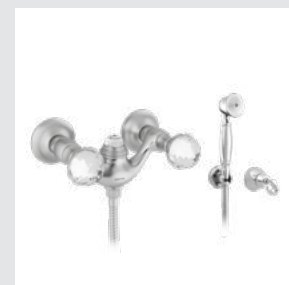

036072.000.**
Towel bar 600 mm

036073.000.**
Towel ring

036075.000.**
Robe hook

037023.000.**
One hole bidet mixer

037025.000.**
One hole bidet mixer

037018.000.**
Bath and shower mixer with
hand shower

037019.000.**
Shower mixer with hand shower

037223.000.**
037223.N00.**

One hole bidet mixer with joystick and Swarovski Crystals

037225.C00.**
037225.CN0.**

One hole bidet mixer with Swarovski Crystals

037216.C00.**
037216.CN0.**

Five hole bath set with hand shower and Swarovski Crystals

037218.C00.**
037218.CN0.**

Bath and shower mixer with hand shower and Swarovski Crystals

037616.000.**
037616.N00.**

Five hole bath set with hand shower and Swarovski Crystals

036272.000.**
036272.N00.**

Towel bar 600 mm with Swarovski Crystals

036273.000.**
036273.N00.**

Towel ring with Swarovski Crystals

037219.CS0.**
037219.CSN.**

Shower mixer with hand shower and Swarovski Crystals

Pacifica knob
Swarovski Crystals #2