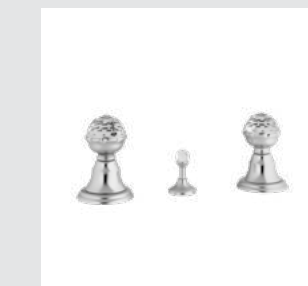

036078.000.**
Soap holder

036080.000.**
Wall toothbrush holder

036086.000.**
Wall soap dispenser

036077.000.**
Toilet roll holder

035416.000.**
Bath and shower mixer

Pacifica knob
design #2

Page 30

037401.000.**
Three holes basin set

037405.000.**
One hole basin mixer

036084.000.**
Toilet brush holder

036085.000.**
Spare toilet roll holder

036024.000.**
Shower rail with sliding hook

Pacifica knob
Swarovski Crystals #1

Page 32

037425.000.**
One hole bidet mixer

037418.000.**
Bath and shower mixer with
hand shower

037419.000.**
Shower mixer with
hand shower

035416.G00.**
Bath and shower mixer with
hand shower

☼ 037201.C00.**
● 037201.CN0.**

Three holes basin set with
Swarovski Crystals

☼ 037203.000.**
● 037203.N00.**

One hole basin mixer with joystick
and Swarovski Crystals

☼ 037205.C00.**
● 037205.CN0.**

One hole basin mixer with
Swarovski Crystals

☼ 037222.C00.**
● 037222.CN0.**

Three holes bidet set with
Swarovski Crystals