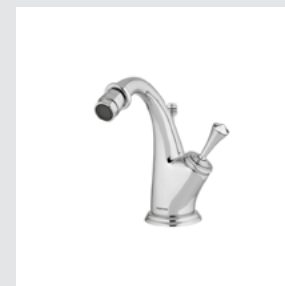

037401.000.50

020711.000.71
Cabinet knob Ø37mm

Pacifica handle designs

035416.G00.50

037405.000.50

037201.C00.50

Pacifica handle designs with Swarovski Crystals

037203.000.50

036286.000.50

037218.C00.50

Pacifica knob
design #1

Page 31

037001.000.**
Three holes basin set

037003.000.**
One hole basin mixer

037005.000.**
One hole basin mixer

Pacifica Accessories
without crystals

036072.000.**
Towel bar 600 mm

036073.000.**
Towel ring

036075.000.**
Robe hook

037023.000.**
One hole bidet mixer

037025.000.**
One hole bidet mixer

037018.000.**
Bath and shower mixer with
hand shower

037019.000.**
Shower mixer with hand shower

036078.000.**
Soap holder

036080.000.**
Wall toothbrush holder

036086.000.**
Wall soap dispenser

036077.000.**
Toilet roll holder

035416.000.**
Bath and shower mixer

Pacifica knob
design #2

Page 30

037401.000.**
Three holes basin set