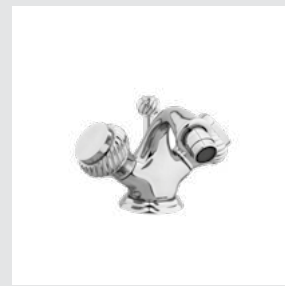

036072.000.**
Towel bar 600 mm

036073.000.**
Towel ring

036075.000.**
Robe hook

037023.000.**
One hole bidet mixer

037025.000.**
One hole bidet mixer

037018.000.**
Bath and shower mixer with
hand shower

037019.000.**
Shower mixer with hand shower

036078.000.**
Soap holder

036080.000.**
Wall toothbrush holder

036086.000.**
Wall soap dispenser

036077.000.**
Toilet roll holder

035416.000.**
Bath and shower mixer

Pacifica knob
design #2

Page 30

037401.000.**
Three holes basin set

037405.000.**
One hole basin mixer

036084.000.**
Toilet brush holder

036085.000.**
Spare toilet roll holder

036024.000.**
Shower rail with sliding hook

Pacifica knob
Swarovski Crystals #1

Page 32

037425.000.**
One hole bidet mixer