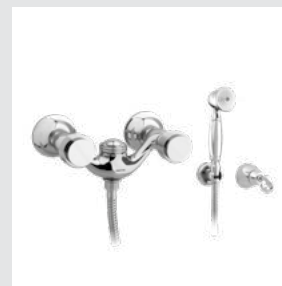

036286.000.50

037218.C00.50

Pacifica knob
design #1

Page 31

037001.000.**
Three holes basin set

037003.000.**
One hole basin mixer

037005.000.**
One hole basin mixer

Pacifica Accessories
without crystals

036072.000.**
Towel bar 600 mm

036073.000.**
Towel ring

036075.000.**
Robe hook

037023.000.**
One hole bidet mixer

037025.000.**
One hole bidet mixer

037018.000.**
Bath and shower mixer with
hand shower

037019.000.**
Shower mixer with hand shower

036078.000.**
Soap holder

036080.000.**
Wall toothbrush holder

036086.000.**
Wall soap dispenser

036077.000.**
Toilet roll holder

035416.000.**
Bath and shower mixer

Pacifica knob
design #2

Page 30

037401.000.**
Three holes basin set

037405.000.**
One hole basin mixer

036084.000.**
Toilet brush holder

036085.000.**
Spare toilet roll holder

036024.000.**
Shower rail with sliding hook

Pacifica knob
Swarovski Crystals #1

Page 32

037425.000.**
One hole bidet mixer