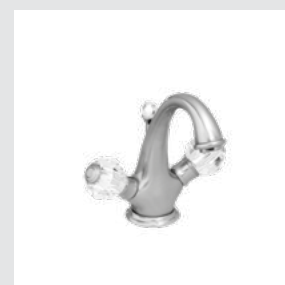

Towel bar 600 mm with Swarovski Crystals

036273.000.**
036273.N00.**

Towel ring with Swarovski Crystals

037219.CS0.**
037219.CSN.**

Shower mixer with hand shower and Swarovski Crystals

Pacifica knob
Swarovski Crystals #2

Page 28

037101.000.**

Three hole basin set with Swarovski Crystals

037105.000.**

One hole basin mixer with Swarovski Crystals

036275.000.**
036275.N00.**

Robe hook with Swarovski Crystals

036278.000.**
036278.N00.**