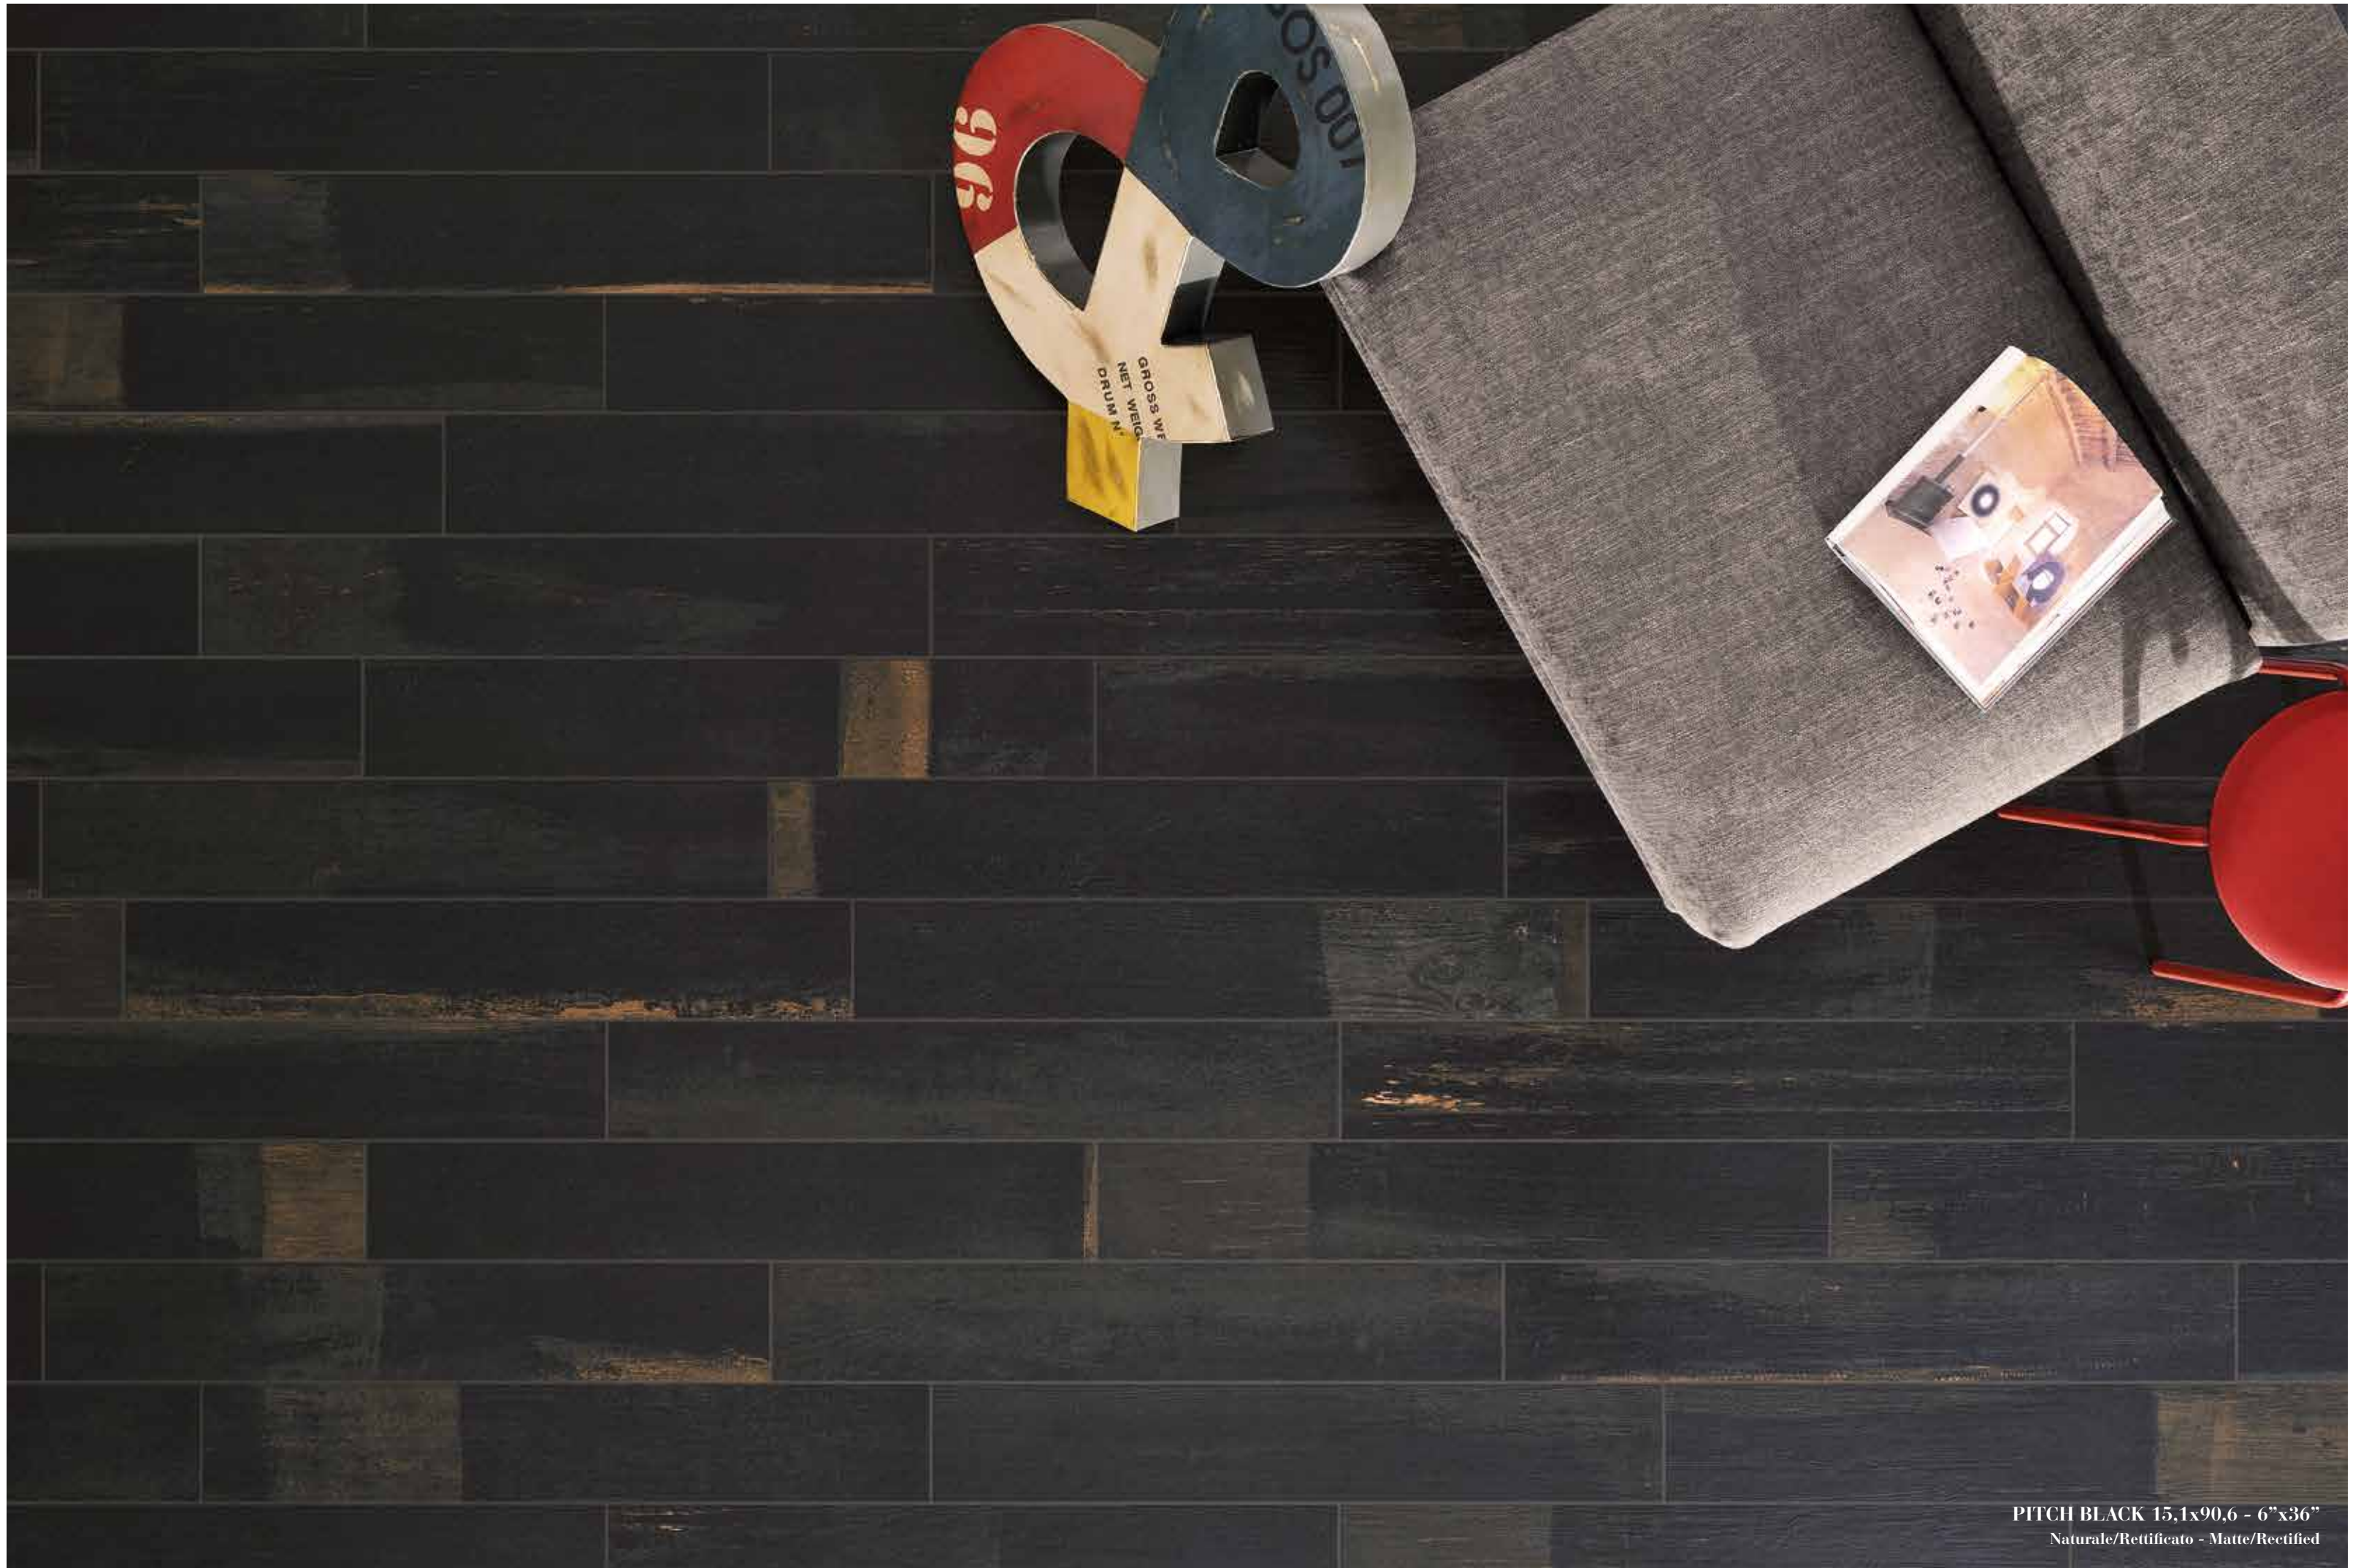

PITCH BLACK 15,1x90,6 - 6"x36"
Naturale/Rettificato - Matte/Rectified