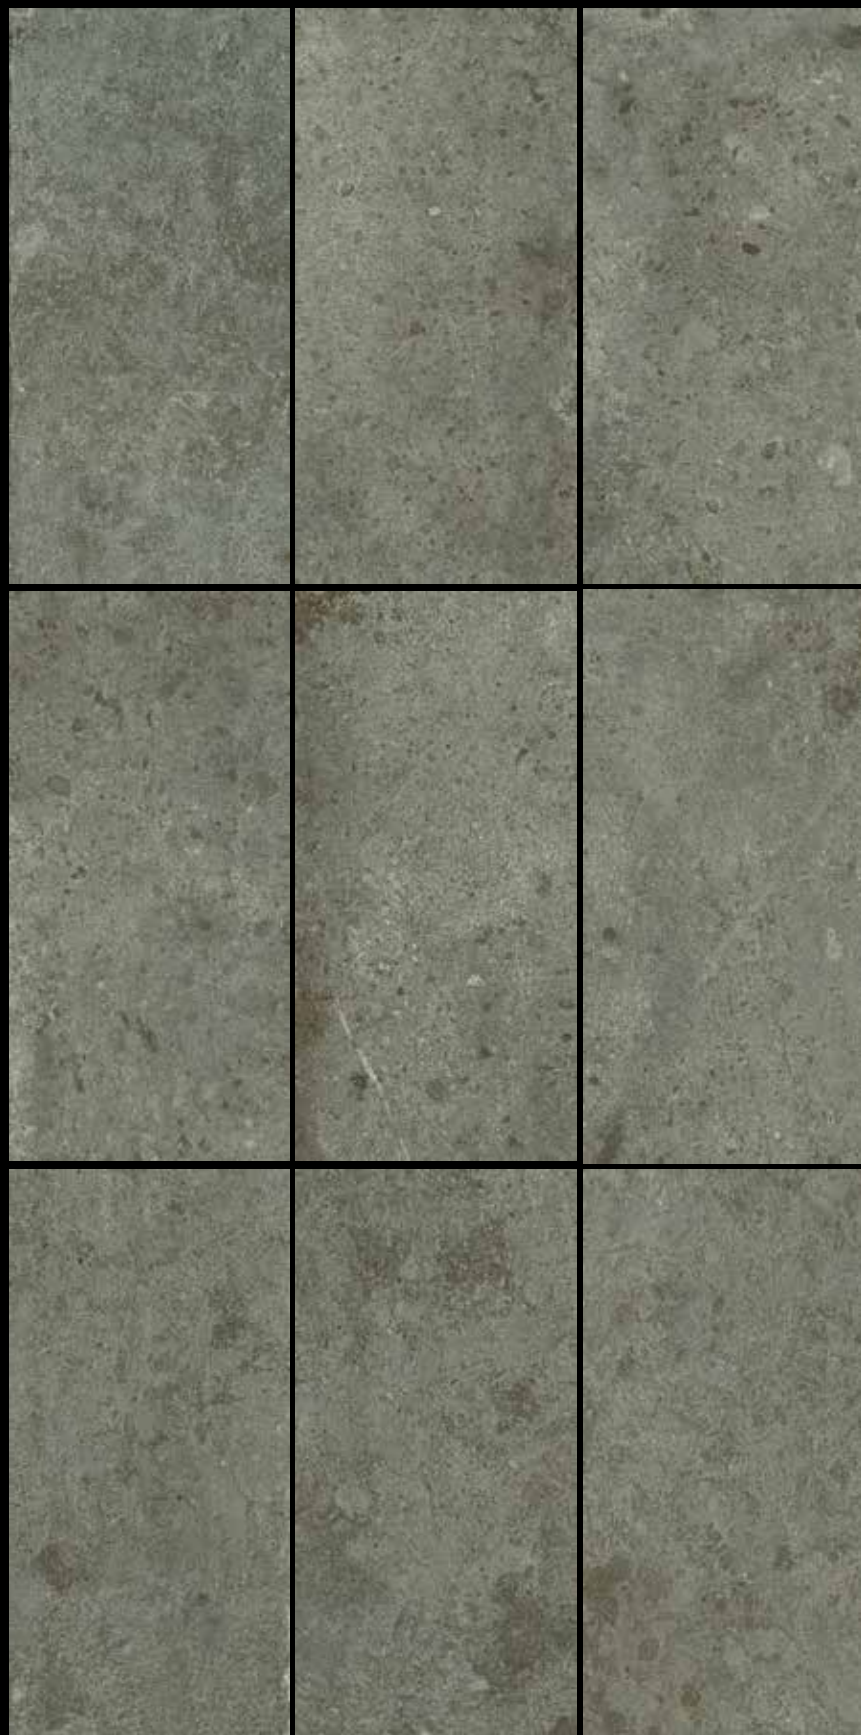

COMBINA Y CREA UNA
PISCINA ÚNICA

COMBINE AND CREATE A UNIQUE POOL

**PARADISE
BALI + TUI**