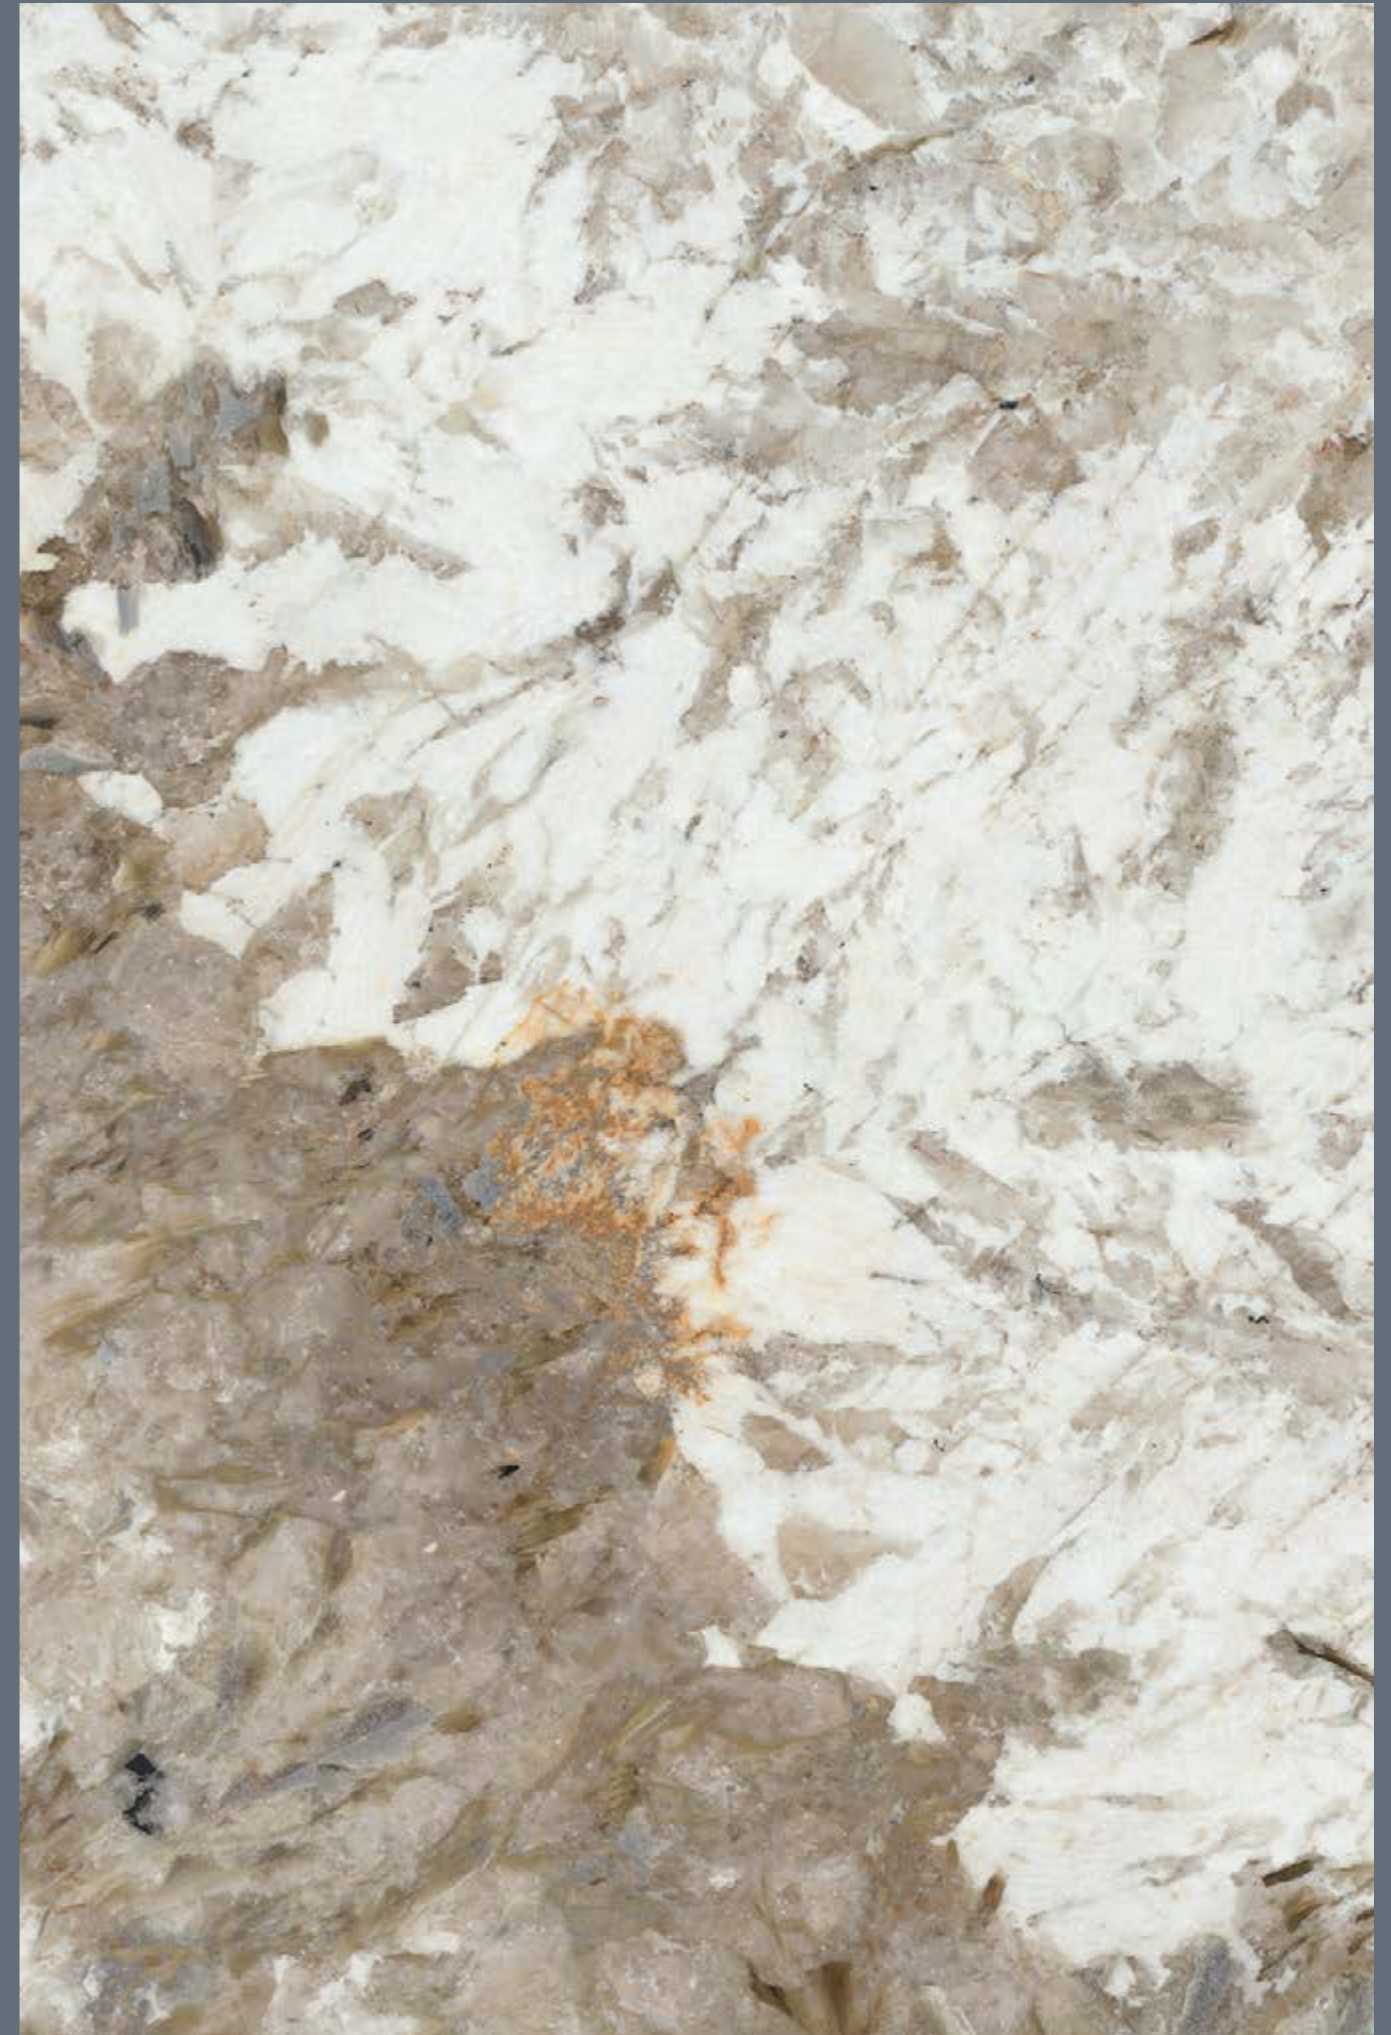

Floor & walls

Polished **6** mm

Natural & Polished **7** mm

Patagonia Grey

Patagonia Grey Polished 120x300 & Onice Salmon Natural 120x300

Patagonia Grey Polished

120x300 6 mm (119,3x300 cm - 46.97"x118.11")
Patagonia Grey Polished G-3459

120x120 6 mm (119,3x119,3 cm - 46.97"x46.97")
Patagonia Grey Polished G-3459

100x100 7 mm (99,55x99,55 cm - 39.37"x39.37")
Patagonia Grey Polished G-1410

60x150 6 mm (59,55x150 cm - 23.44"x59.05")
Patagonia Grey Polished G-3459

50x100 7 mm (49,75x99,55 cm - 19.59"x39.37")
Patagonia Grey Polished G-1274

60x60 7 mm (59,55x59,55 cm - 23.44"x23.44")
Patagonia Grey Polished G-1274

B-WALL

45x120 7 mm (44,63x119,3 cm - 17.57"x46.97")
Patagonia Grey Glossy G-7180