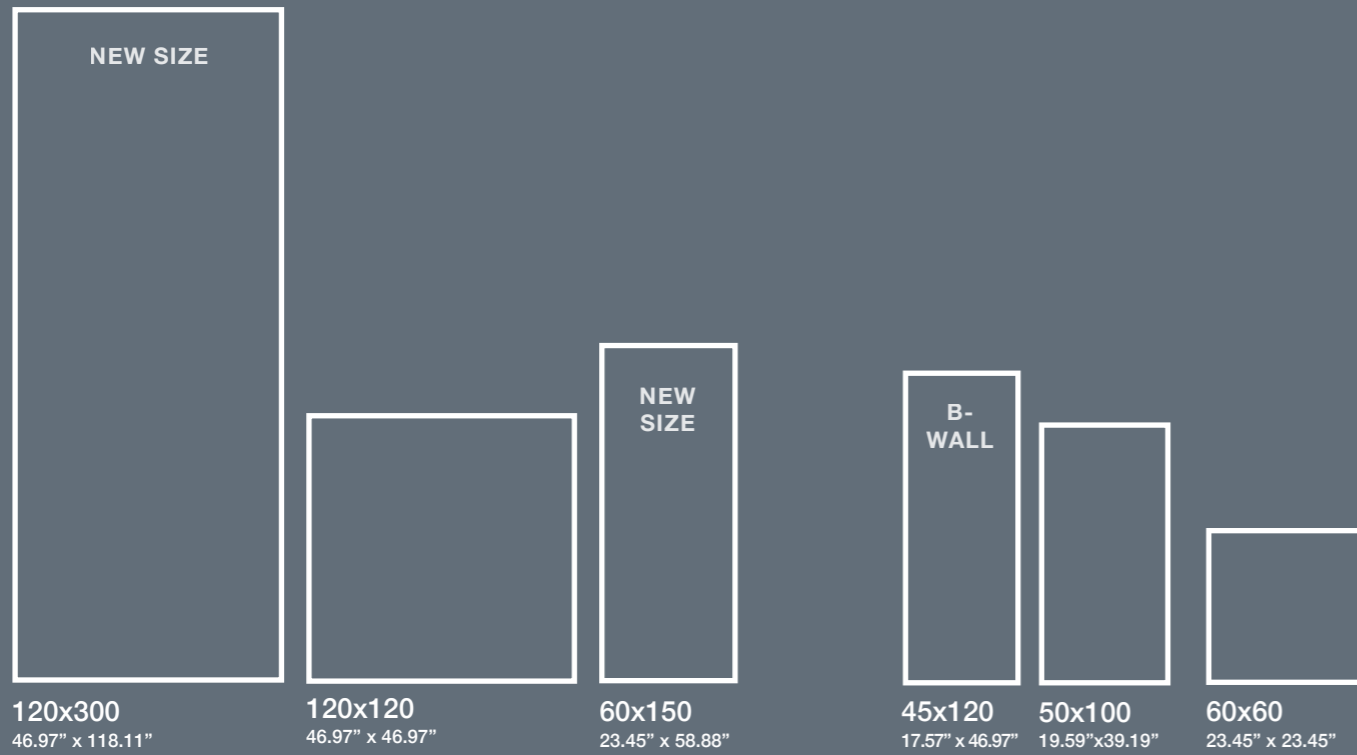

Floor & walls

Polished **6** mm

Natural & Polished **7** mm

Patagonia Grey

Patagonia Grey Polished 120x300 & Onice Salmon Natural 120x300

Patagonia Grey Polished

120x300 6 mm (119,3x300 cm - 46.97"x118.11")
Patagonia Grey Polished G-3459

120x120 6 mm (119,3x119,3 cm - 46.97"x46.97")
Patagonia Grey Polished G-3459

100x100 7 mm (99,55x99,55 cm - 39.37"x39.37")
Patagonia Grey Polished G-1410

60x150 6 mm (59,55x150 cm - 23.44"x59.05")
Patagonia Grey Polished G-3459

50x100 7 mm (49,75x99,55 cm - 19.59"x39.37")
Patagonia Grey Polished G-1274

60x60 7 mm (59,55x59,55 cm - 23.44"x23.44")
Patagonia Grey Polished G-1274

B-WALL

45x120 7 mm (44,63x119,3 cm - 17.57"x46.97")
Patagonia Grey Glossy G-7180