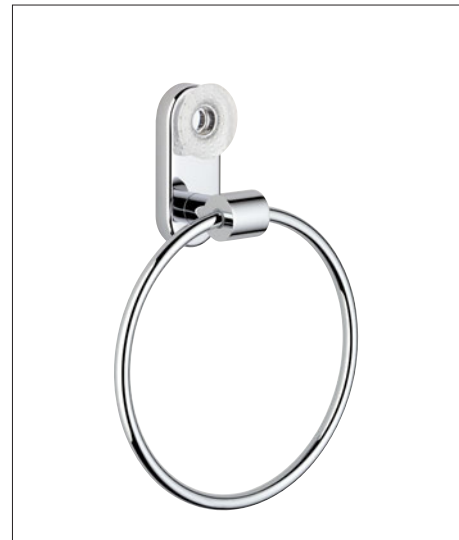

Ref. A2i.504N

Anneau porte-serviette
Single towel ring