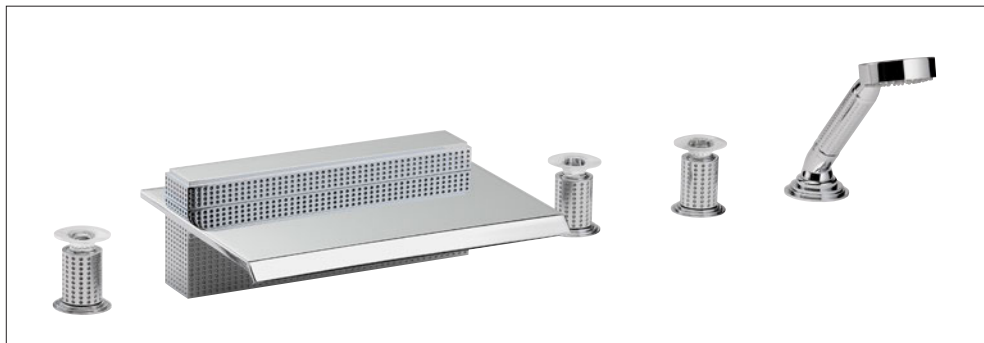

Baptisée « Perle », tel un collier de perles gravées dans le métal du bec et des croisillons, associé à des gouttelettes transparentes jaillissant du cristal satiné, cette collection apportera prestige, élégance et modernité dans votre salle de bains.

---

The new line of bathroom fittings named Perle was born from the alliance of three famous names in French decoration: Lalique a glass master and THG a stylish taps manufacturer, managed by the renowned interior architect, Mr. Pierre-Yves Rochon. Baptized Perle, a necklace of pearls engraved on the refined metal of the spout and the cross handles associated with transparent droplets flowing from the satin crystal, this line will bring prestige, elegance and modernity to your bathroom. Available for washbasins, showers and baths, with a range of matching accessories, Perle is offered in chrome, nickel, polished luxbrass and gold.

# PERLE

**Ref. A2i.151BP**

Mélangeur de lavabo 3 trous  
Rim mounted 3-hole basin mixer

**Ref. A2i.152**

Mélangeur de lavabo 3 trous - Bec haut  
Rim mounted 3-hole basin mixer  
High spout

**Ref. A2i.6500**

Mitigeur de lavabo  
Single lever basin mixer

**Ref. A2i.112BSG**

Mélangeur bain-douche 4 trous  
Rim mounted 4-hole bath-shower mixer

**Ref. A2i.1132/A**

Mélangeur de bain avec douchette  
alimentée par mitigeur progressif  
Rim mounted bath mixer and  
handshower set with single lever mixer