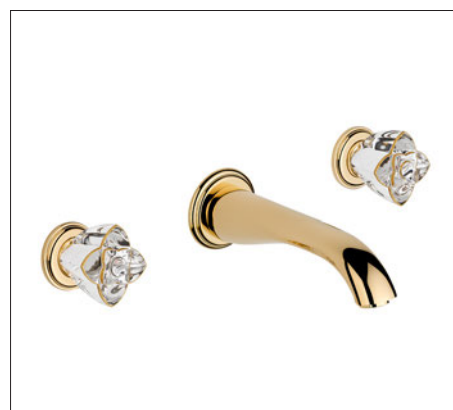

Ref. U6E.40G

Mélangeur de lavabo 3 trous mural
Wall mounted basin set