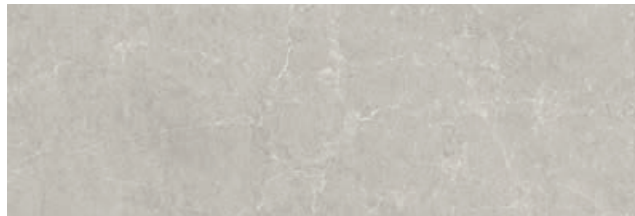

WB4012L

Mirach Piatra Silver  
 25 x 25 cm. WB253D

Piatra Silver  
 40 x 120 cm.

WB4012L

Mirach Piatra Grey  
 25 x 25 cm. WB253DL

Piatra Grey  
 40 x 120 cm.

WB4012L

Mirach Piatra Sand, Silver y Grey 25 x 25 cm: Variación gráfica / Different pattern: 30