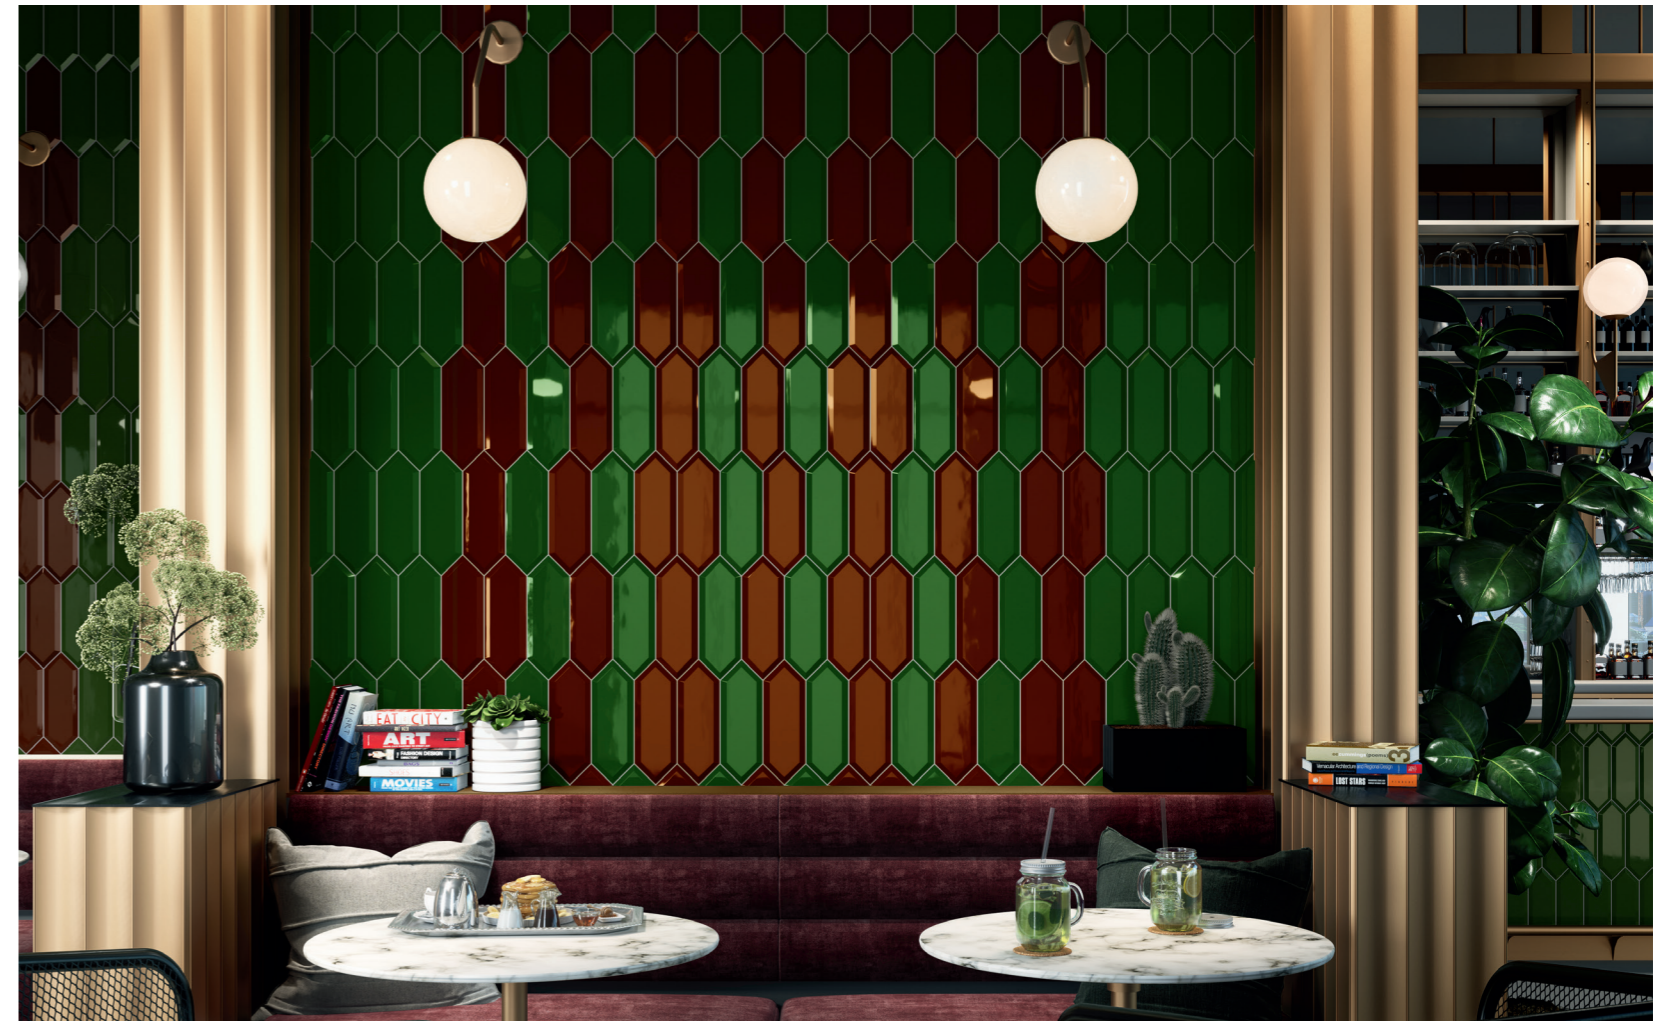

Picket Beveled Forest 10x30 | Picket Beveled Grape 10x30