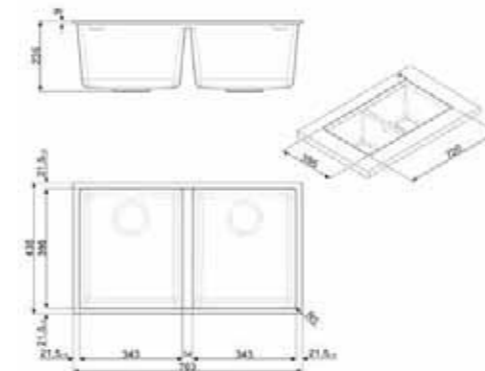

EAPELL

Pietra Zero

lavello: PT610AL
miscelatore: AP5202CR

finish/finitura

accessories

code

- size 570x500 mm
- drain hole 3,5"
- cut-out  500x400 mm
- base  600 mm
- depth  210 mm
- fitting  Undermount
- finish/finitura  granit/granito

 titan/titanio

FEP50UTM

 packed in boxes:
650 x 550 x 300 mm - 8,00 Kg

- size 790x500 mm
- drain hole 3,5"
- cut-out  720x395 mm
- base  900 mm
- depth  235 mm
- fitting  Undermount
- finish/finitura  granit/granito

 titan/titanio

FEP3434UTM

 packed in boxes:
850 x 550 x 300 mm - 14,12 Kg

mixers

AP5202CR

APF7107CR

AP7790CR

AP5001HACR