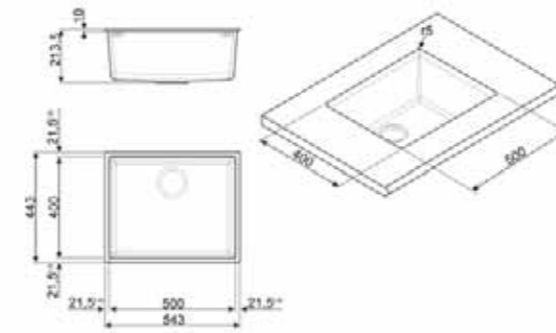

EAPELL

Pietra Zero

lavello: PT610AL
miscelatore: AP5202CR

finish/finitura

accessories

code

- size 570x500 mm
- drain hole 3,5"
- cut-out  500x400 mm
- base  600 mm
- depth  210 mm
- fitting  Undermount
- finish/finitura  granit/granito

 titan/titanio

FEP50UTM

 packed in boxes:
650 x 550 x 300 mm - 8,00 Kg

- size 790x500 mm
- drain hole 3,5"
- cut-out  720x395 mm
- base  900 mm
- depth  235 mm
- fitting  Undermount
- finish/finitura  granit/granito

 titan/titanio

FEP3434UTM

 packed in boxes:
850 x 550 x 300 mm - 14,12 Kg

mixers

AP5202CR

APF7107CR

AP7790CR

AP5001HACR