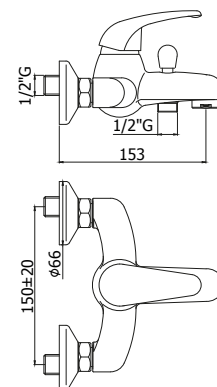

# pinguino

PI 075CR

PI 010CR

Miscelatore incasso doccia  
Concealed shower mixer

PI 022-023CR

Miscelatore vasca con/*senza* set doccia  
Bath/shower mixer with/*without* shower set

PI 168-168DCR

Miscelatore doccia con/*senza* set doccia  
Shower mixer with/*without* shower set

PI 087CR

Miscelatore parrucchiere con doccia estraibile  
Hairdresser mixer with pull out hand-shower

© **PI 071-075CR**

Miscelatore lavabo con/*senza* scarico  
Wash basin mixer with/*without* pop up waste

© **PI 131-135CR**

Miscelatore bidet con/*senza* scarico  
Bidet mixer with/*without* pop up waste

© **PI 071-131CR**

con attacco catenella  
with chain holder

**FINITURE**  
**FINISHES**

CR - Finitura CROMO  
CR - CHROME PLATED finish