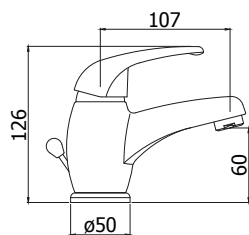

# pinguino

PI 075CR

PI 010CR

Miscelatore incasso doccia  
Concealed shower mixer

PI 022-023CR

Miscelatore vasca con/*senza* set doccia  
Bath/shower mixer with/*without* shower set

PI 168-168DCR

Miscelatore doccia con/*senza* set doccia  
Shower mixer with/*without* shower set

PI 087CR

Miscelatore parrucchiere con doccia estraibile  
Hairdresser mixer with pull out hand-shower

© **PI 071-075CR**

Miscelatore lavabo con/*senza* scarico  
Wash basin mixer with/*without* pop up waste

© **PI 131-135CR**

Miscelatore bidet con/*senza* scarico  
Bidet mixer with/*without* pop up waste

© **PI 071-131CR**

con attacco catenella  
with chain holder

**FINITURE**  
**FINISHES**

CR - Finitura CROMO  
CR - CHROME PLATED finish