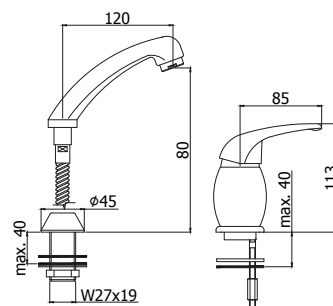

# pinguino

PI 075CR

PI 010CR

Miscelatore incasso doccia  
Concealed shower mixer

PI 022-023CR

Miscelatore vasca con/*senza* set doccia  
Bath/shower mixer with/*without* shower set

PI 168-168DCR

Miscelatore doccia con/*senza* set doccia  
Shower mixer with/*without* shower set

PI 087CR

Miscelatore parrucchiere con doccia estraibile  
Hairdresser mixer with pull out hand-shower

© **PI 071-075CR**

Miscelatore lavabo con/*senza* scarico  
Wash basin mixer with/*without* pop up waste

© **PI 131-135CR**

Miscelatore bidet con/*senza* scarico  
Bidet mixer with/*without* pop up waste

© **PI 071-131CR**

con attacco catenella  
with chain holder

**FINITURE**  
**FINISHES**

CR - Finitura CROMO  
CR - CHROME PLATED finish