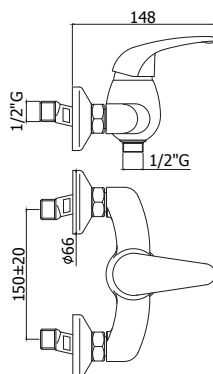

# pinguino

PI 075CR

PI 010CR

Miscelatore incasso doccia  
Concealed shower mixer

PI 022-023CR

Miscelatore vasca con/*senza* set doccia  
Bath/shower mixer with/*without* shower set

PI 168-168DCR

Miscelatore doccia con/*senza* set doccia  
Shower mixer with/*without* shower set

PI 087CR

Miscelatore parrucchiere con doccia estraibile  
Hairdresser mixer with pull out hand-shower

© **PI 071-075CR**

Miscelatore lavabo con/*senza* scarico  
Wash basin mixer with/*without* pop up waste

© **PI 131-135CR**

Miscelatore bidet con/*senza* scarico  
Bidet mixer with/*without* pop up waste

© **PI 071-131CR**

con attacco catenella  
with chain holder

**FINITURE**  
**FINISHES**

CR - Finitura CROMO  
CR - CHROME PLATED finish