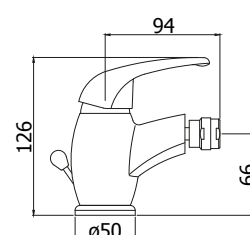

# pinguino

PI 075CR

PI 010CR

Miscelatore incasso doccia  
Concealed shower mixer

PI 022-023CR

Miscelatore vasca con/*senza* set doccia  
Bath/shower mixer with/*without* shower set

PI 168-168DCR

Miscelatore doccia con/*senza* set doccia  
Shower mixer with/*without* shower set

PI 087CR

Miscelatore parrucchiere con doccia estraibile  
Hairdresser mixer with pull out hand-shower

© **PI 071-075CR**

Miscelatore lavabo con/*senza* scarico  
Wash basin mixer with/*without* pop up waste

© **PI 131-135CR**

Miscelatore bidet con/*senza* scarico  
Bidet mixer with/*without* pop up waste

© **PI 071-131CR**

con attacco catenella  
with chain holder

**FINITURE**  
**FINISHES**

CR - Finitura CROMO  
CR - CHROME PLATED finish