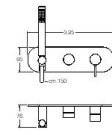

PX 222 TALL

AISI 316 L

28 inch

#CR1428PQ00

PX 256 REGULAR

new

28 inch

#CR15916P00

PX 320

28 inch

#CR1428PQ00

AISI 316 L

PX 602

new

28 inch

#CR15916P00 - #CR1278Q000

PX 603

new

28 inch

#CR15916P00 - #CR14410000

PX 686

28 inch

#CR15916P00