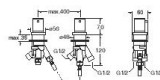

PX 102

new

28 inch

XX 142

28 inch

#CR1544000 #CR1173000

XX 143

28 inch

#CR1544100 #CR1173000

PX 103

new

28 inch

PX 220 REGULAR

28 inch

#CR1429000

PX 227 MEDIUM

28 inch

#CR1429000