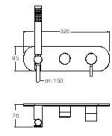

PX 222 TALL

AISI 316 L

28 inch

#CR1428PQ00

PX 256 REGULAR

new

28 inch

#CR15916P00

PX 320

28 inch

#CR1428PQ00

AISI 316 L

PX 602

new

28 inch

#CR15916P00 - #CR1278Q000

PX 603

new

28 inch

#CR15916P00 - #CR14410000

PX 686

28 inch

#CR15916P00