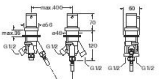

PX 102

new

28 inch

XX 142

28 inch

#CR1544000 #CR1173000

XX 143

28 inch

#CR1544100 #CR1173000

PX 103

new

28 inch

PX 220 REGULAR

28 inch

#CR1429000

PX 227 MEDIUM

28 inch

#CR1429000