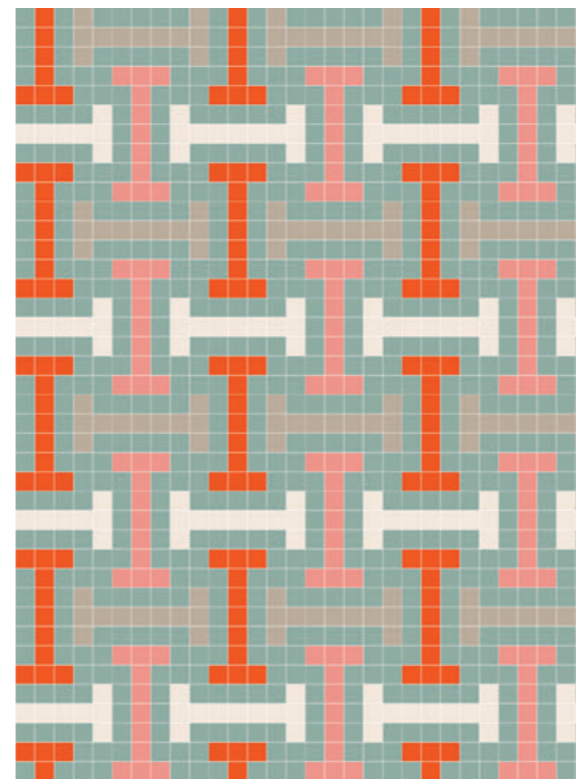

11 Powder\_ 13 Tobacco\_ 20 Almond\_ 21 White\_ 27 Notte

[PIXEL41 CONFIGURATOR - CLICK HERE](#)

02 Lobster\_ 08 Strawberry\_ 20 Almond\_ 23 Grey\_ 34 Celadon

10 Nude\_ 21 White\_ 27 Notte\_ 36 Salvia\_ 38 Frog