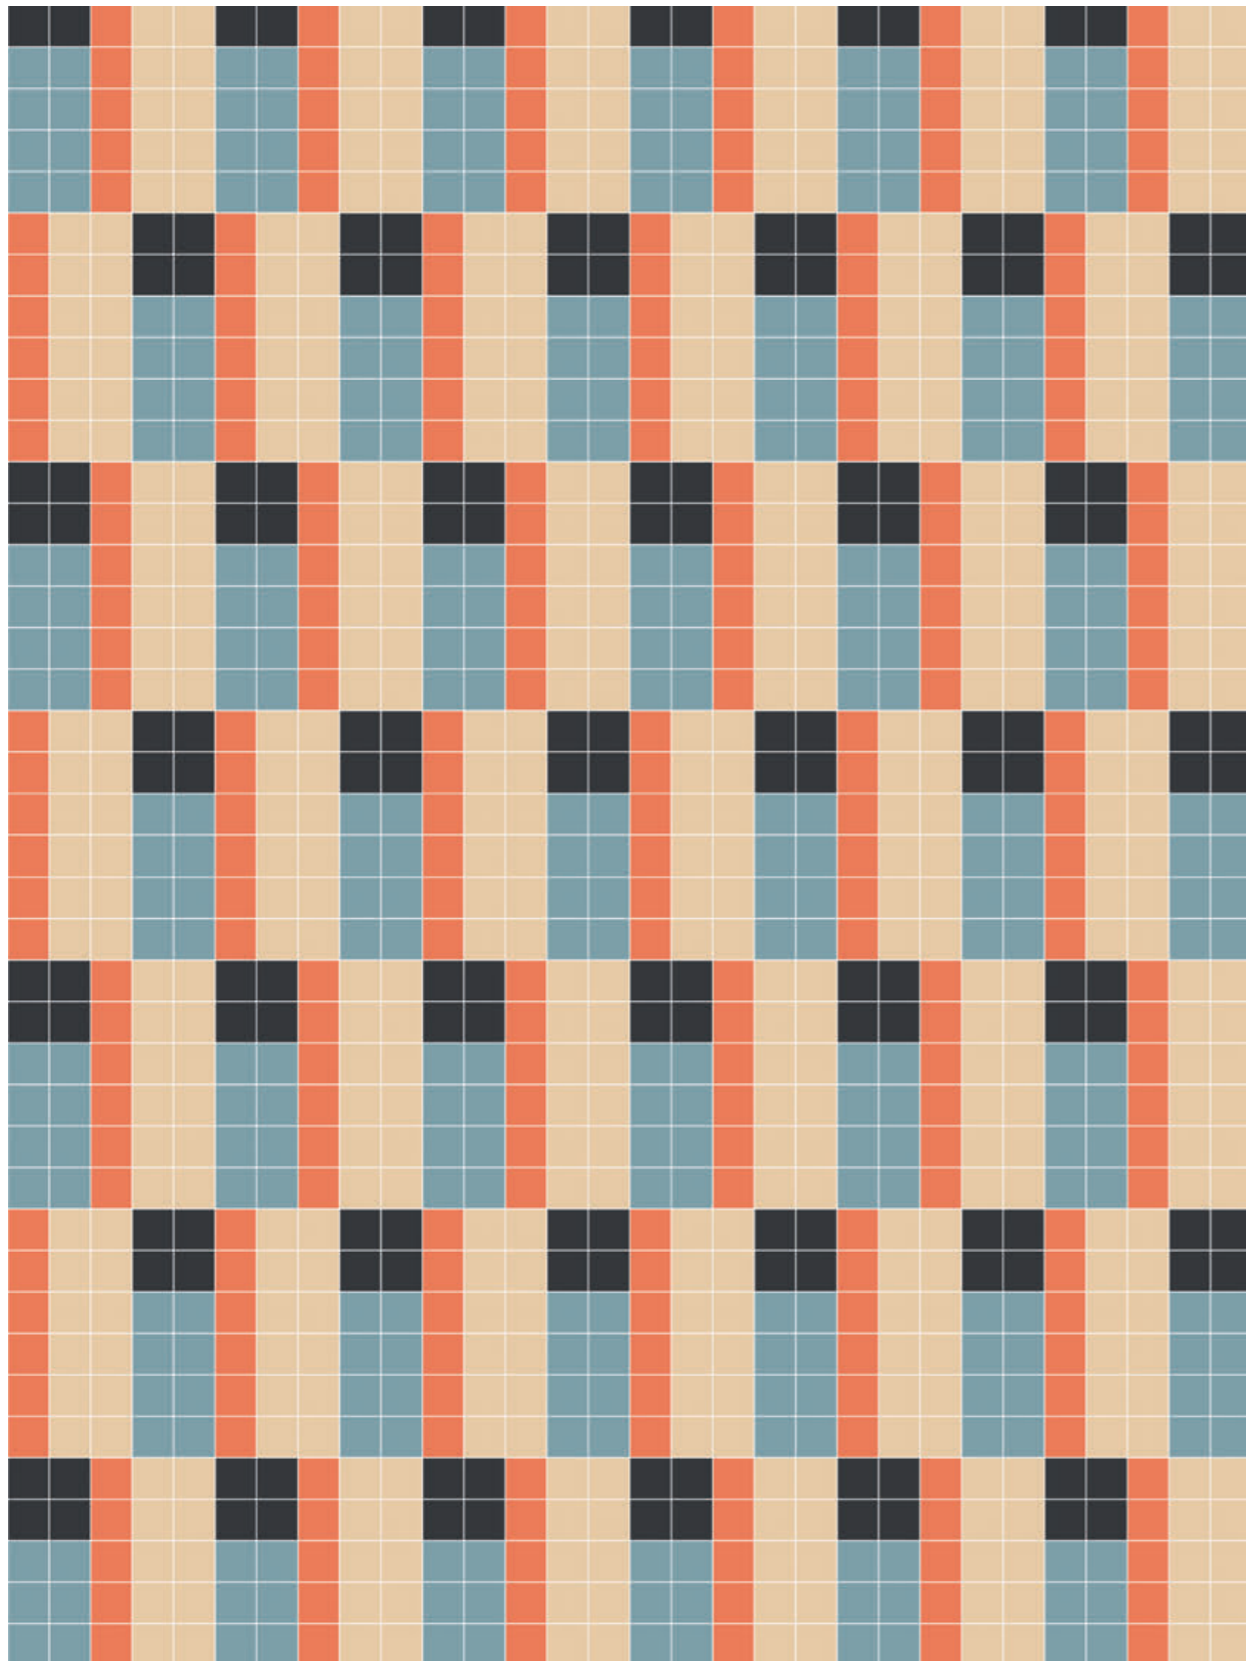

03 Coral_ 18 Sand_ 26 Antrax_ 32 Cloud

[PIXEL41 CONFIGURATOR - CLICK HERE](#)