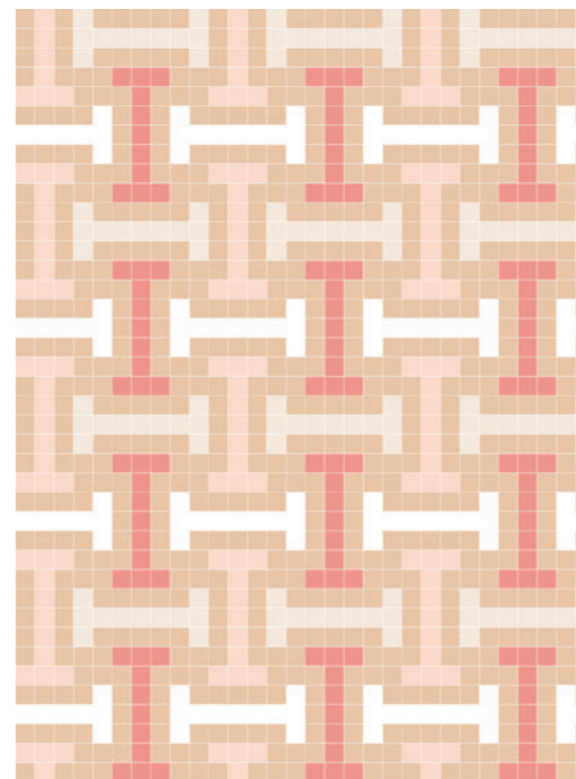

11 Powder\_ 13 Tobacco\_ 20 Almond\_ 21 White\_ 27 Notte

[PIXEL41 CONFIGURATOR - CLICK HERE](#)

02 Lobster\_ 08 Strawberry\_ 20 Almond\_ 23 Grey\_ 34 Celadon

10 Nude\_ 21 White\_ 27 Notte\_ 36 Salvia\_ 38 Frog