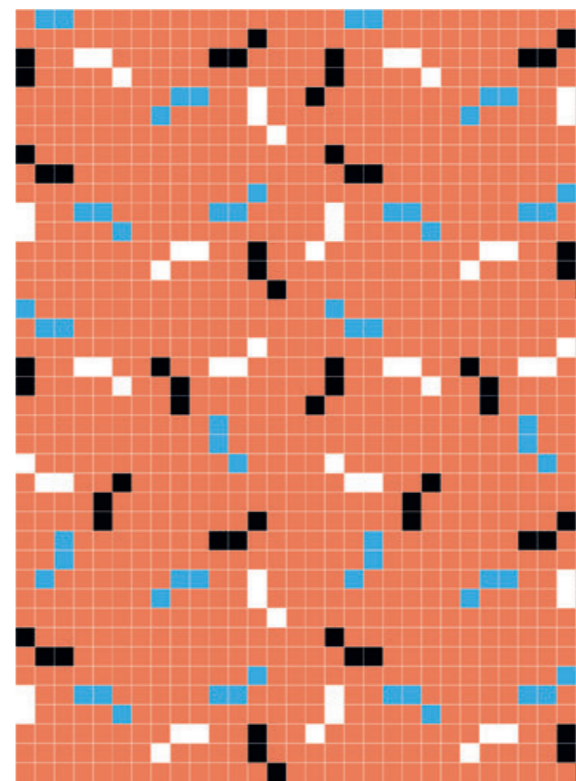

07 Rose\_13 Tobacco\_20 Almond\_26 Antrax

[PIXEL41 CONFIGURATOR - CLICK HERE](#)

08 Strawberry\_21 White\_37 Military\_38 Frog

07 Rose\_20 Almond\_25 Black\_38 Frog

03 Coral\_21 White\_25 Black\_29 Tuareg