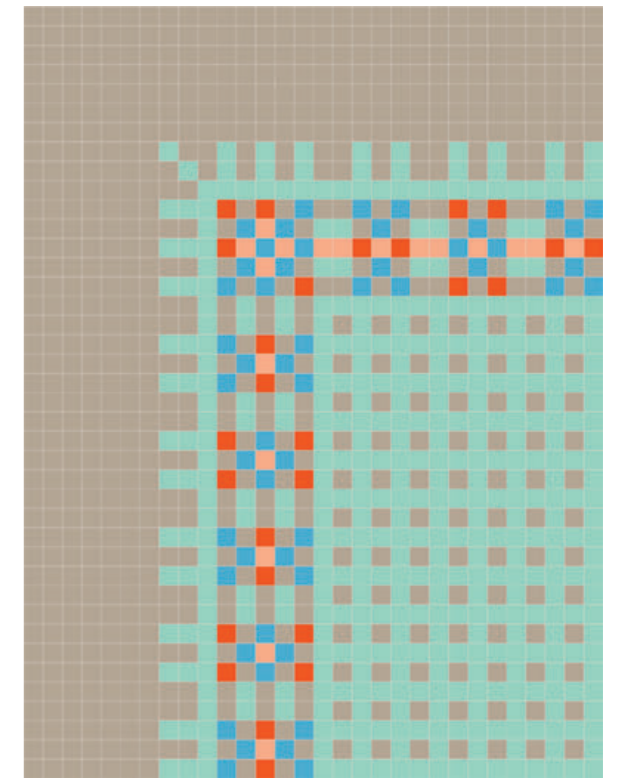

02 Lobster_ 10 Nude_ 24 Mud_ 30 Pool_ 41 Mint