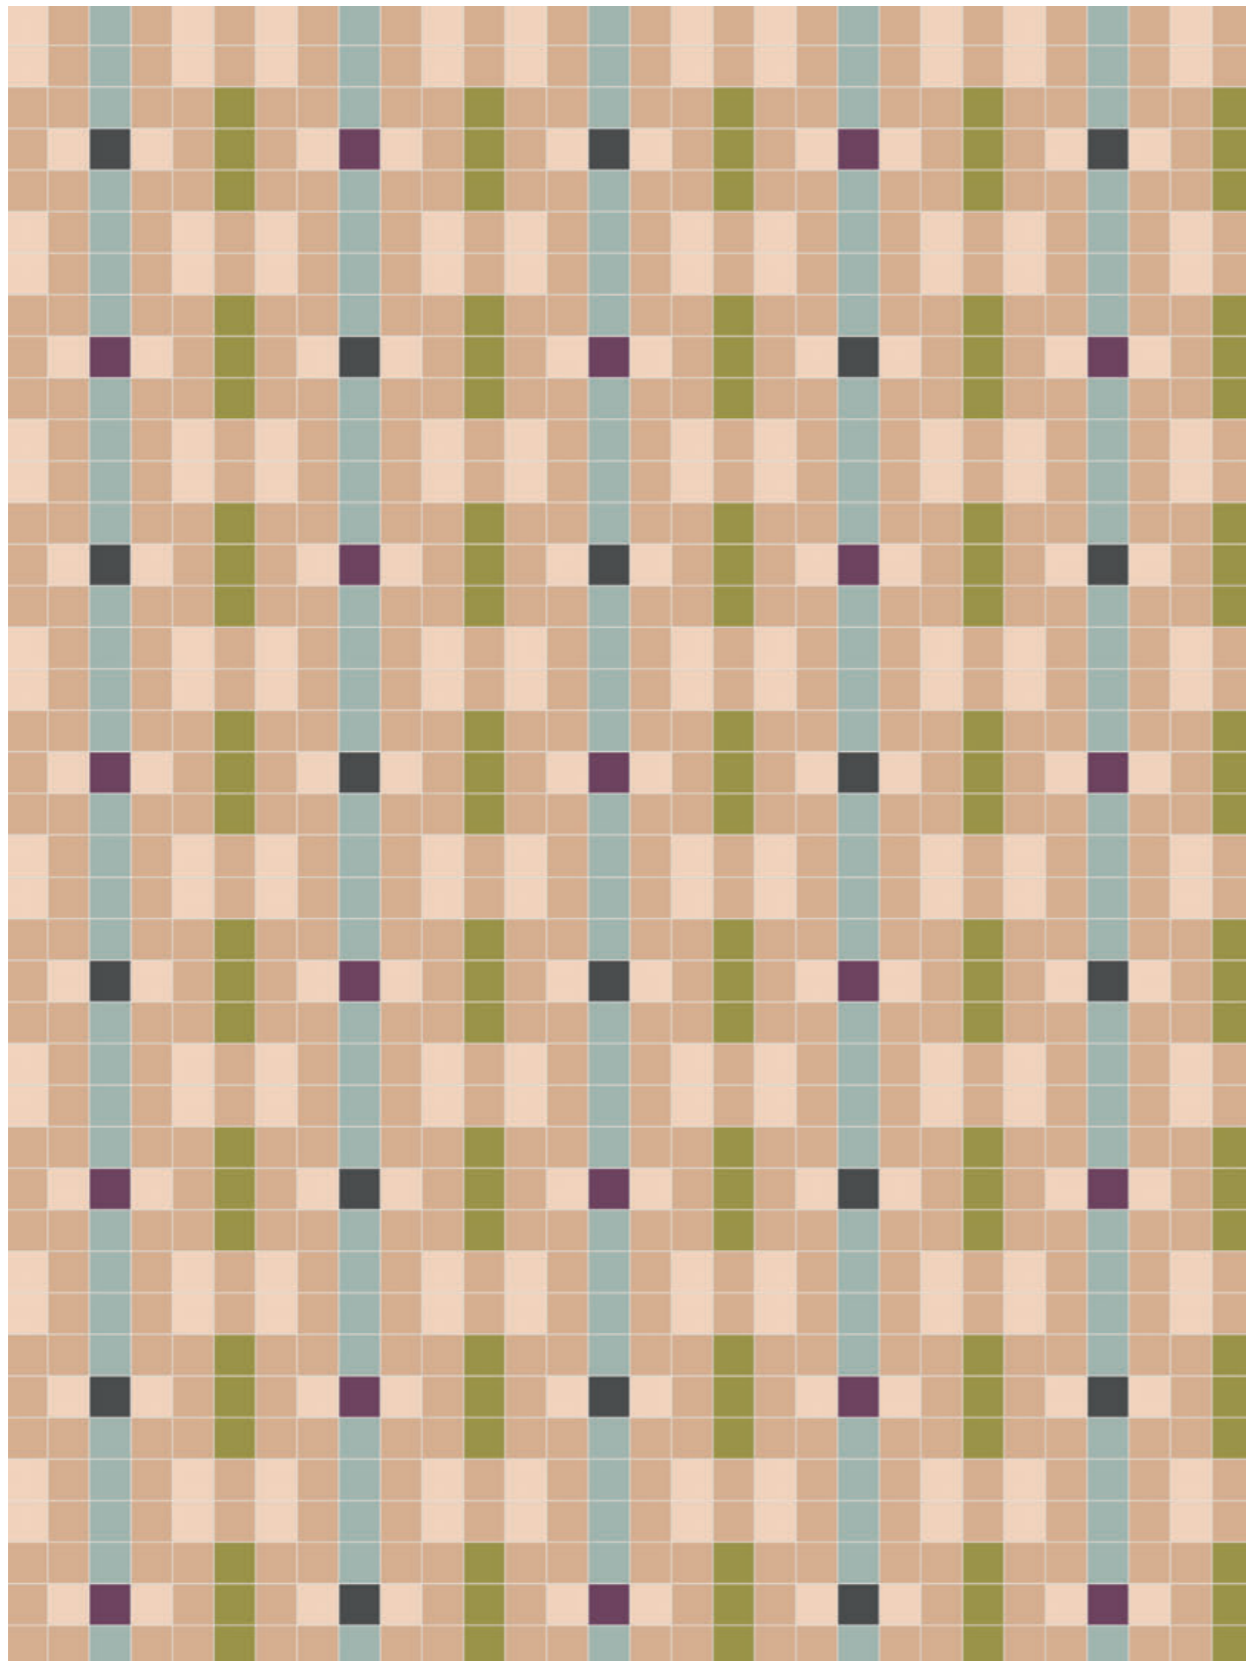

06 Violet_ 11 Powder_ 12 Terra_ 15 Khaki_ 26 Antrax_ 34 Celadon

[PIXEL41 CONFIGURATOR - CLICK HERE](#)