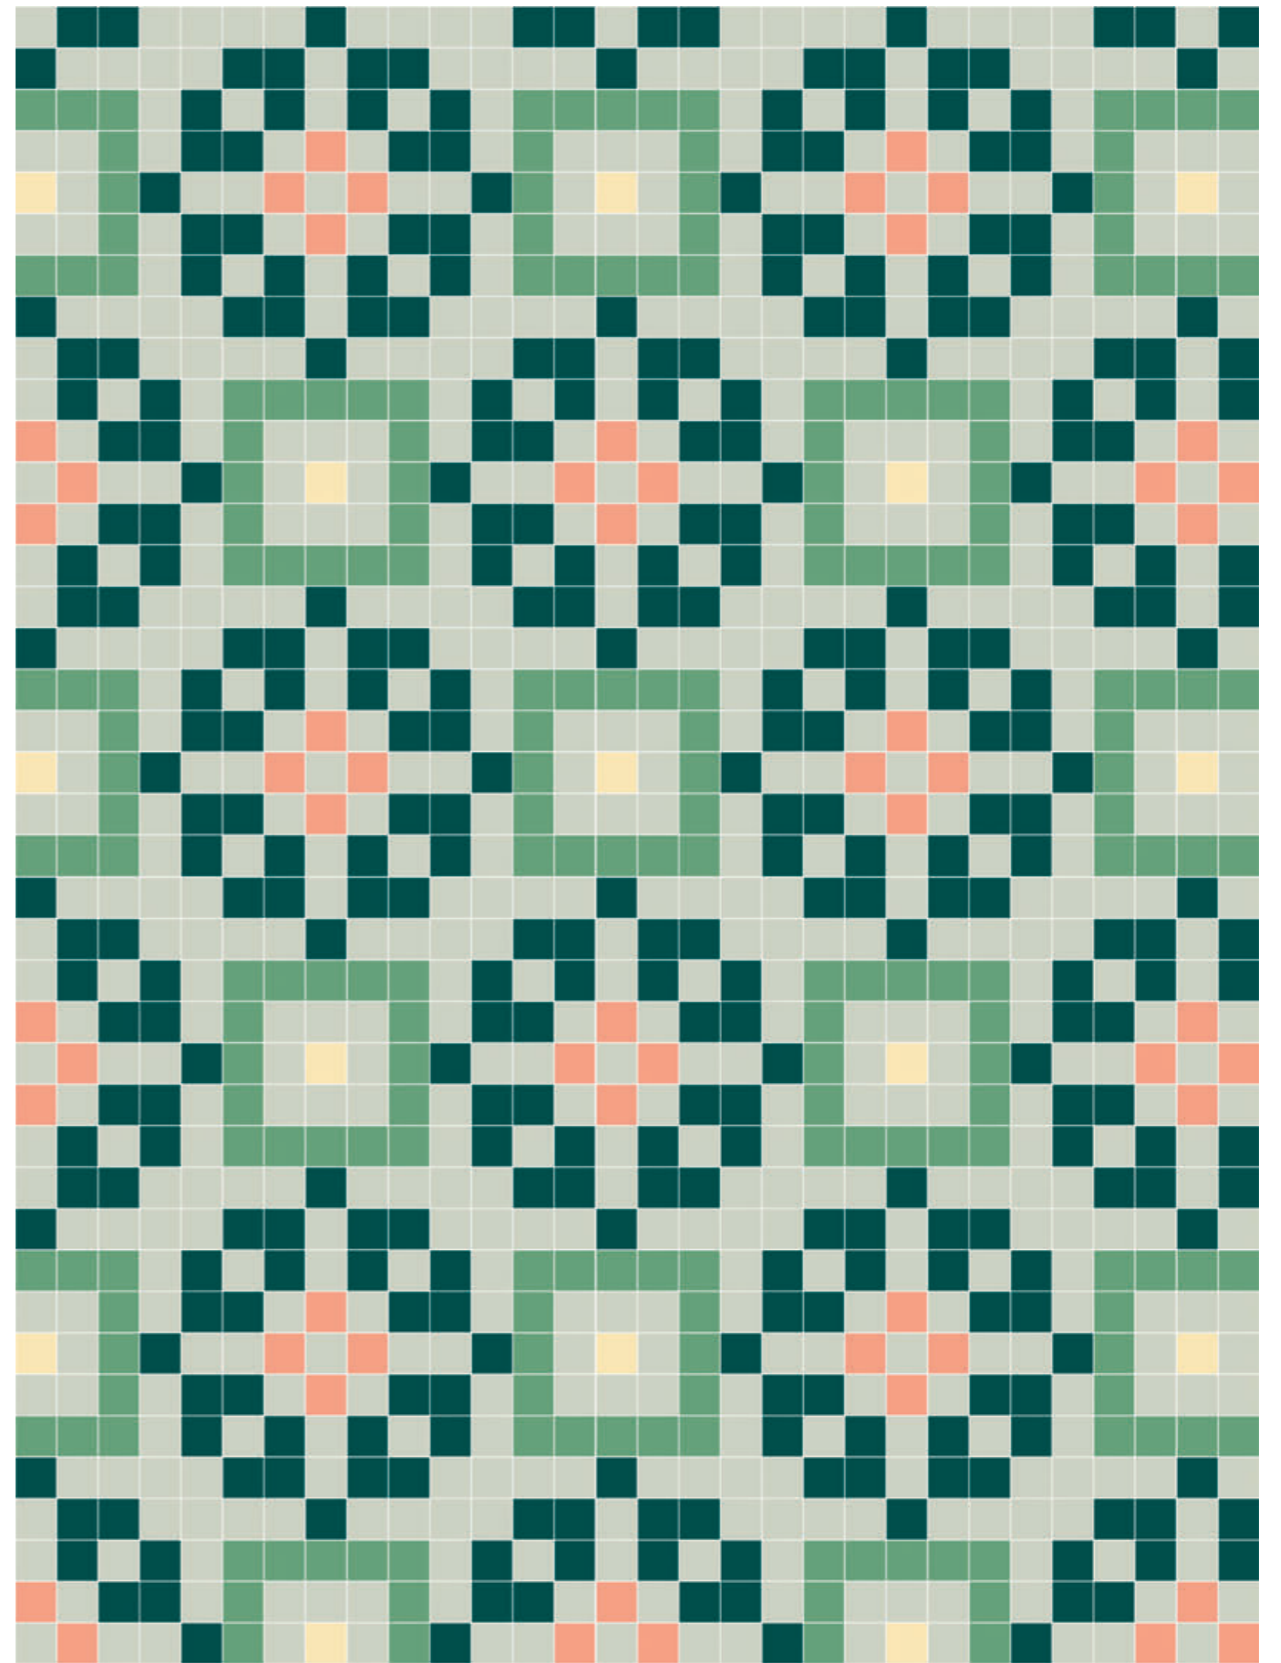

09 Blush_17 Vanilla_36 Salvia_38 Frog_39 Peacock