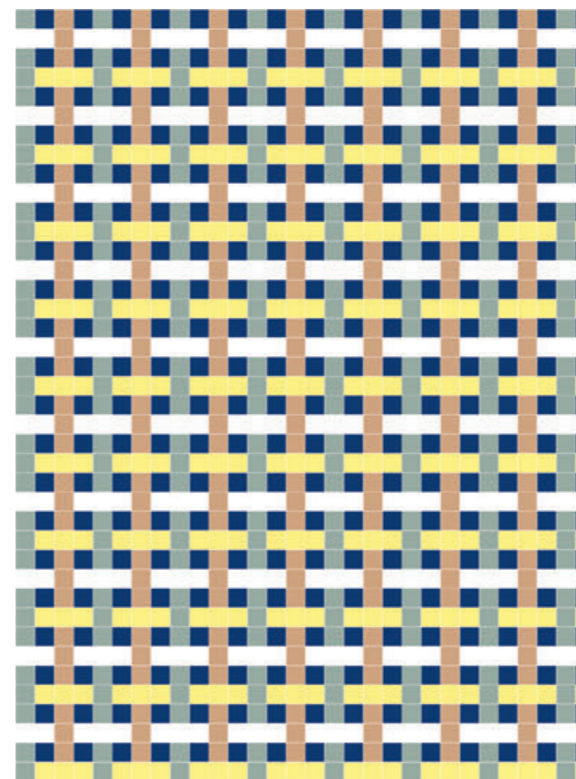

12 Terra\_ 18 Sand\_ 22 Pearl\_ 39 Peacock\_ 40 Marine

[PIXEL41 CONFIGURATOR - CLICK HERE](#)

11 Powder\_ 12 Terra\_ 20 Almond\_ 22 Pearl\_ 24 Mud

02 Lobster\_ 20 Almond\_ 21 White\_ 22 Pearl\_ 32 Cloud

12 Terra\_ 16 Lemon\_ 21 White\_ 28 Ocean\_ 34 Celadon