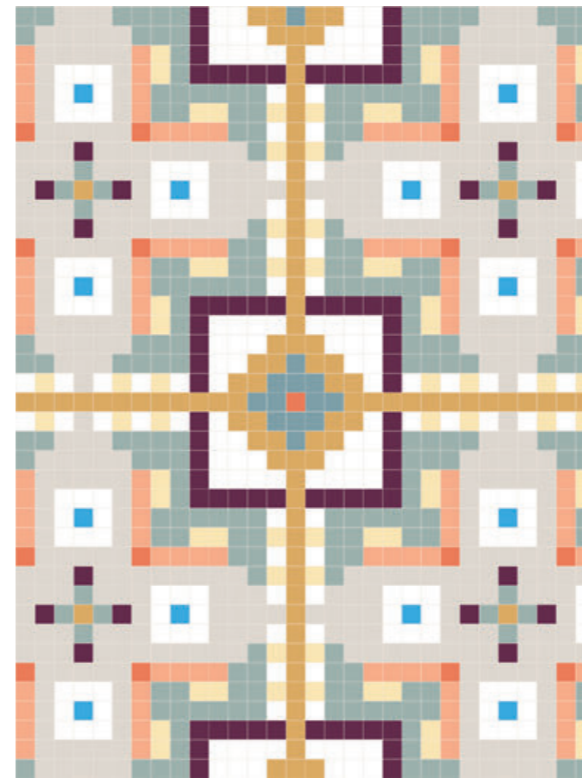

03 Coral_06 Violet_10 Nude_14 Curry_17 Vanilla_21 White_22 Pearl_29 Tuareg_32 Cloud_33 Sky