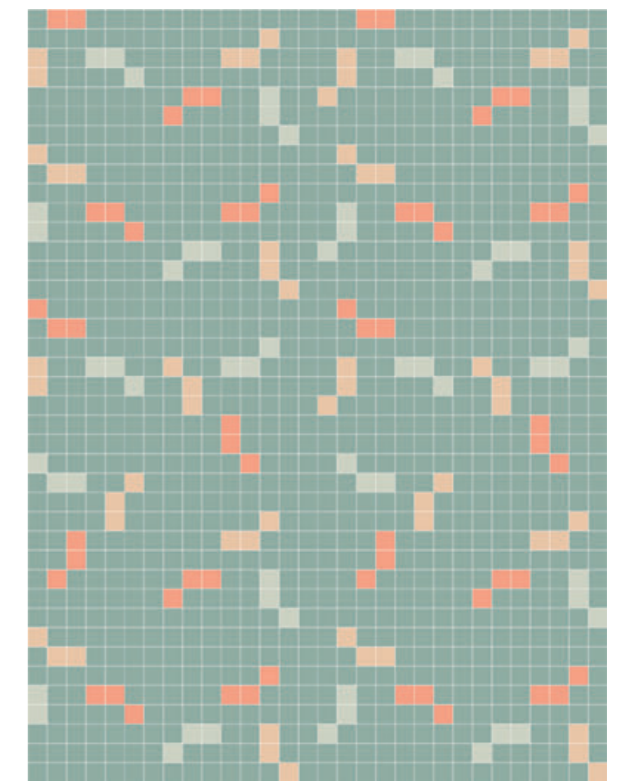

07 Rose\_13 Tobacco\_20 Almond\_26 Antrax

[PIXEL41 CONFIGURATOR - CLICK HERE](#)

08 Strawberry\_21 White\_37 Military\_38 Frog

07 Rose\_20 Almond\_25 Black\_38 Frog

03 Coral\_21 White\_25 Black\_29 Tuareg