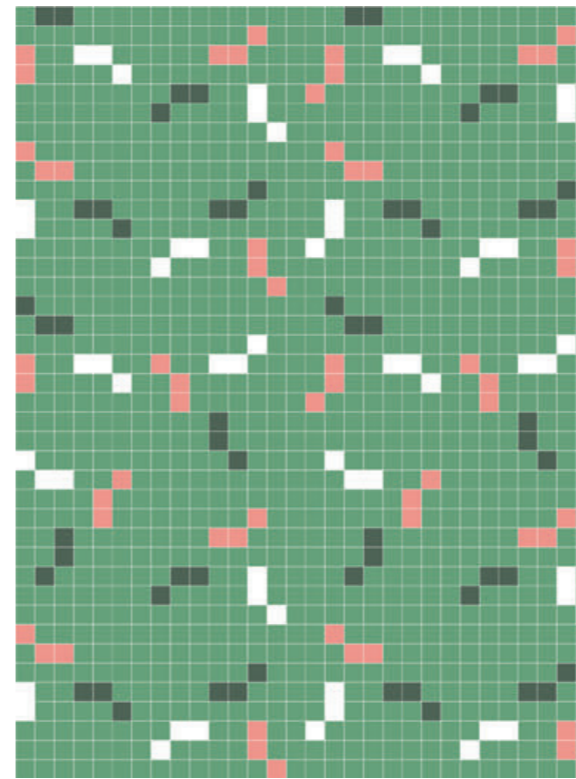

08 Strawberry_21 White_37 Military_38 Frog