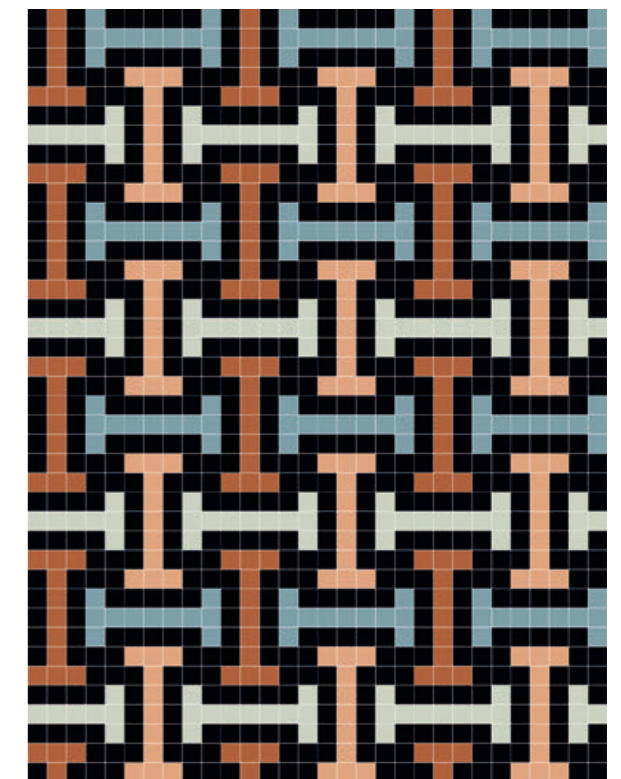

13 Tobacco_ 19 Nut_ 25 Black_ 31 Cerulean_ 36 Salvia