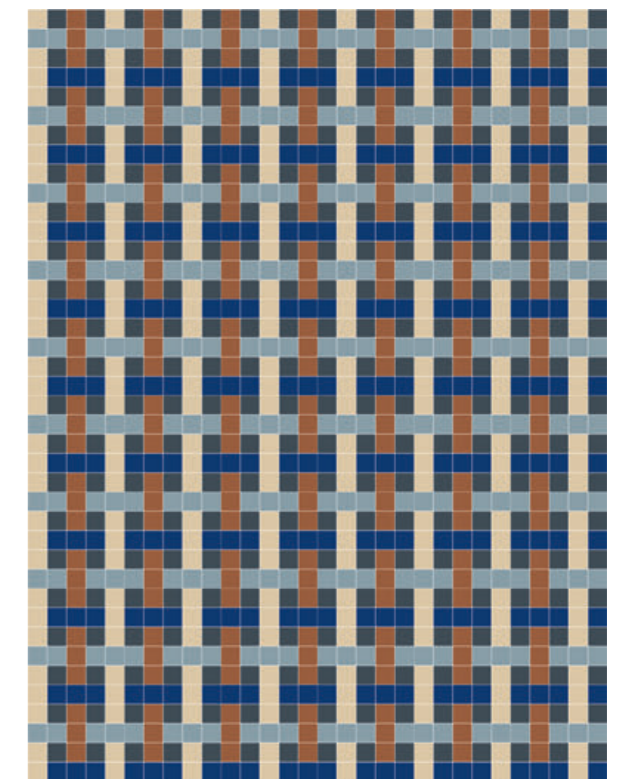

12 Terra\_ 18 Sand\_ 22 Pearl\_ 39 Peacock\_ 40 Marine

[PIXEL41 CONFIGURATOR - CLICK HERE](#)

11 Powder\_ 12 Terra\_ 20 Almond\_ 22 Pearl\_ 24 Mud

02 Lobster\_ 20 Almond\_ 21 White\_ 22 Pearl\_ 32 Cloud

12 Terra\_ 16 Lemon\_ 21 White\_ 28 Ocean\_ 34 Celadon