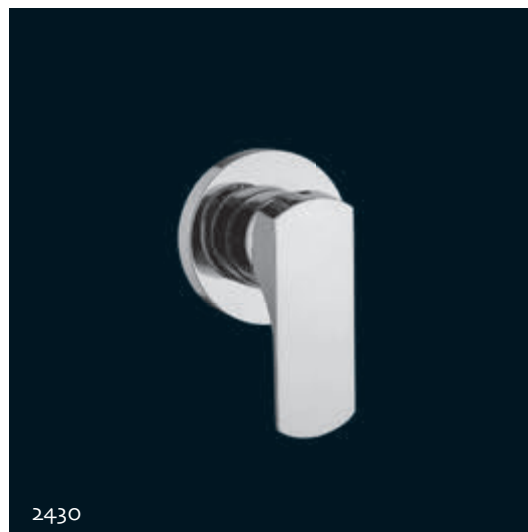

2447
Monocomando lavabo a parete.
Wall basin mixer with spout.

2417
Monocomando lavabo modello alto
scarico automatico 1"1/4 con flex inox.
Single hole basin mixer high model pop-up 1"1/4 with flex.

2430

2430
Monocomando doccia incasso.
Built-in shower mixer.