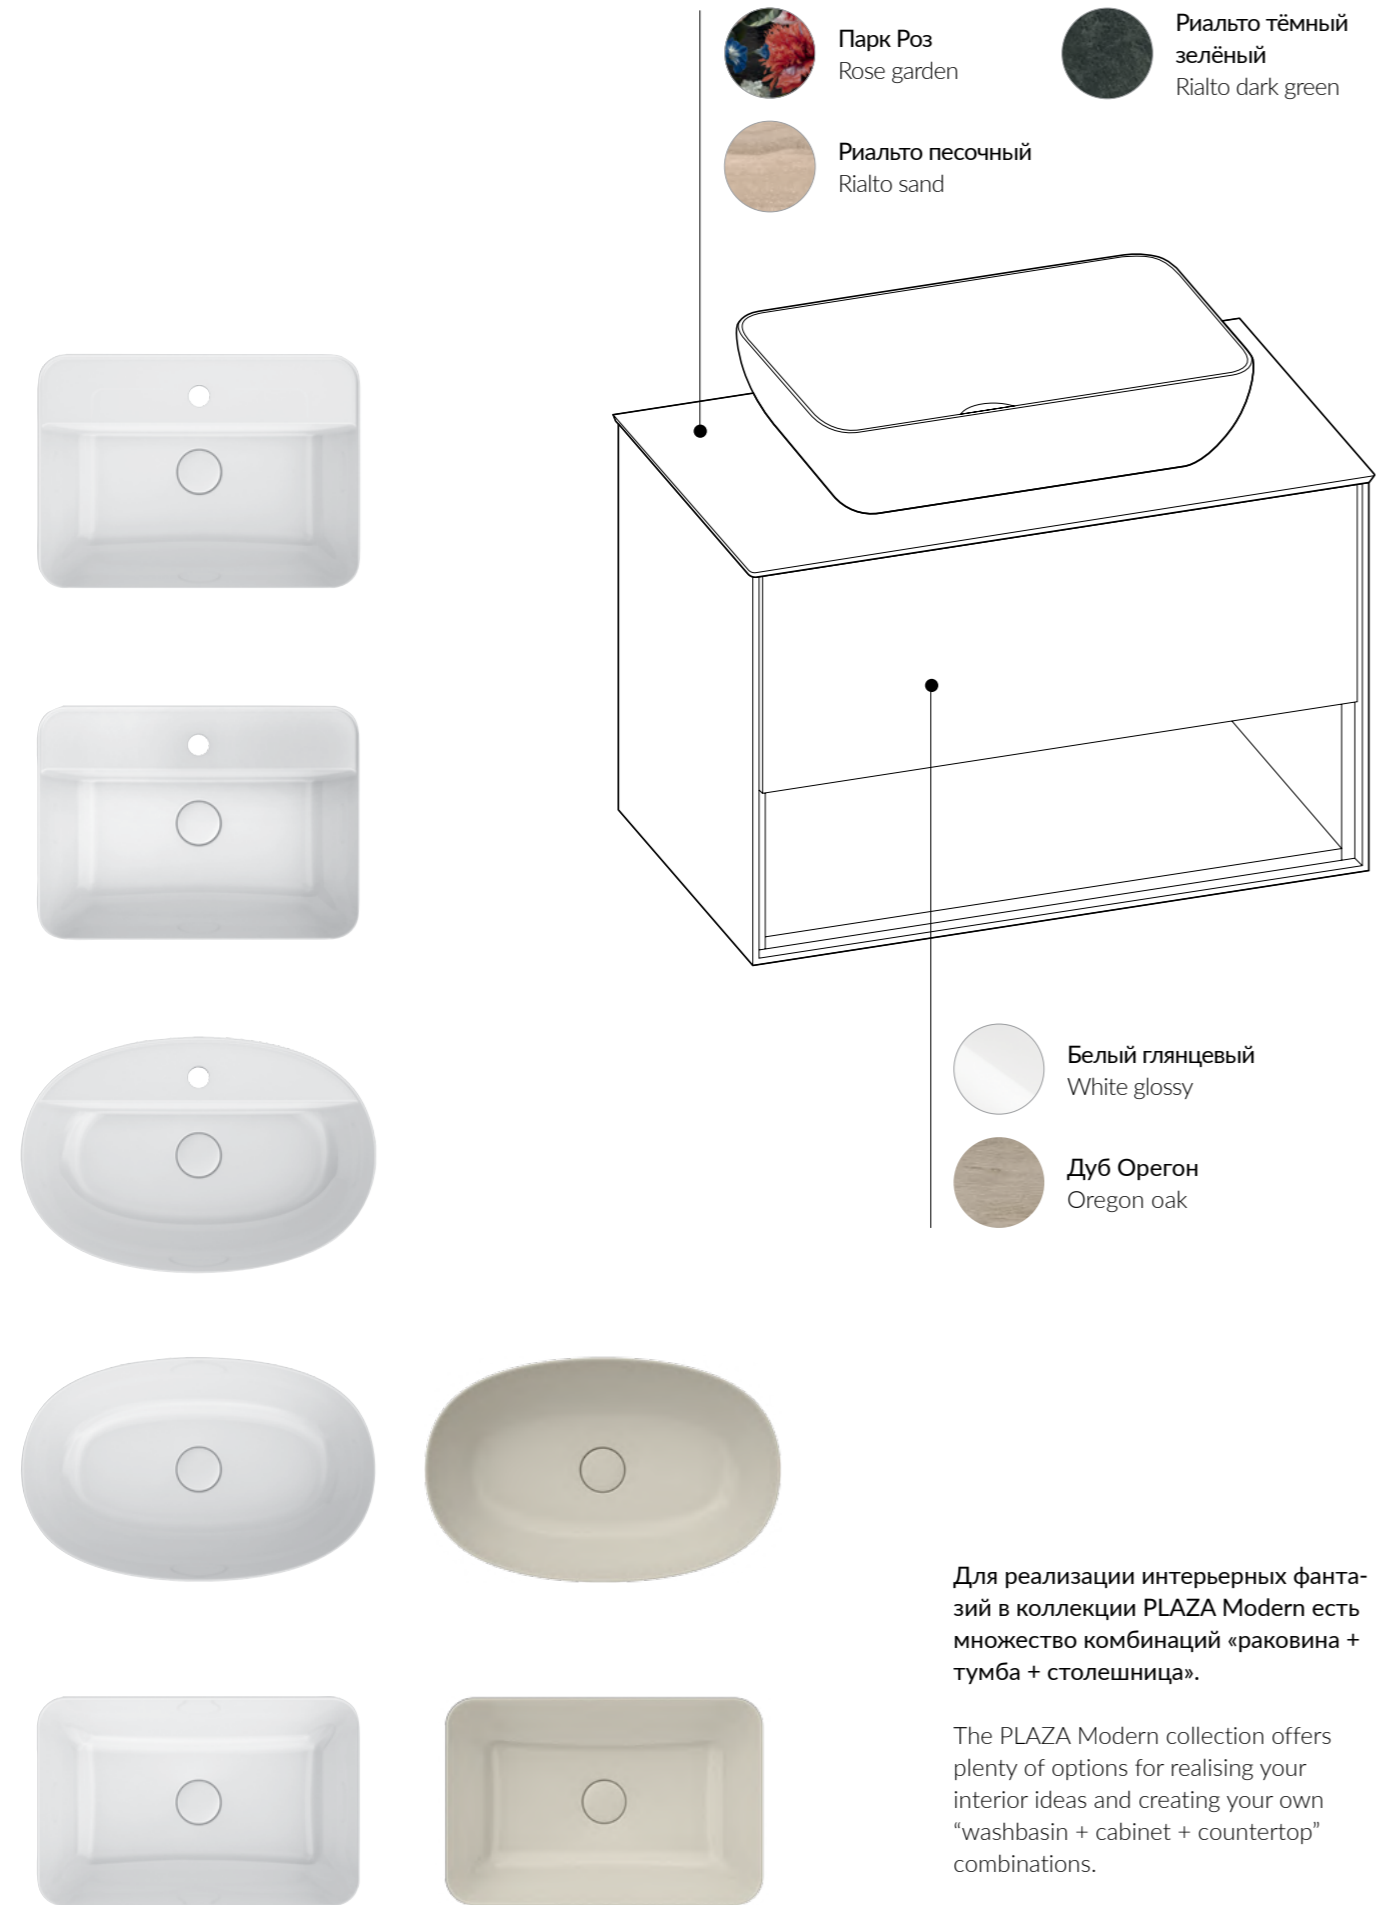

The range of PLAZA Modern ceramic countertops includes reproductions of marble as well as amazing floral decoration. The countertop, with large roses on a black background, looks very impressive and can set the mood of the entire interior. Countertops are available in three sizes: 80, 100 and 120 cm.

тумба | furniture
PL.M.100.2\WHT | 100 CM

столешница | countertop
PL1.VT95 | PL2.VT95
80/100/120 CM

столешница | countertop
PL1.VT97 | PL2.VT97
80/100/120 CM

столешница | countertop
PL1.SG560400R | PL2.SG560400R
80/100/120 CM

RIMUP

Подвесной унитаз PLAZA Modern выглядит стильно и современно. Компактная конструкция без бачка позволяет сэкономить пространство, а безободковую чашу будет проще содержать в чистоте. Фирменное сиденье реализовано с функциями плавного опускания Soft Close и быстрого снятия Clip Up.

The wall hung toilet PLAZA Modern looks stylish. The compact design without a tank saves space as the rimless bowl makes it easier to keep clean. The brand seat is equipped with Soft Close system and Clip Up function.