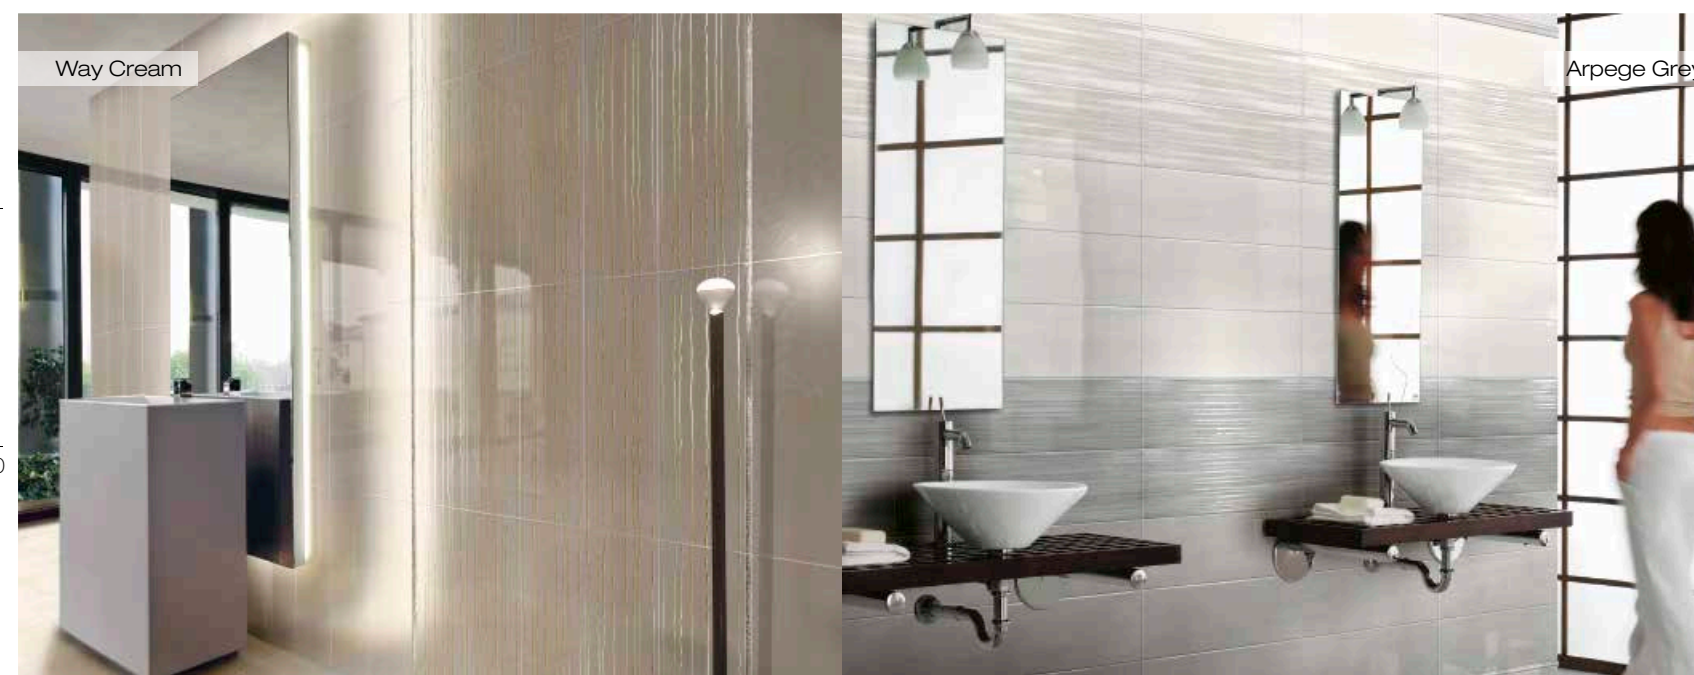

PORCELLANA SHINY

FONDI SEMI-LUCIDI STRUTTURATI
MID-SHINY STRUCTURED SURFACES

Rivestimento in pasta bianca 20x60, affascina per la sua superficie lucida, setosa e leggermente mossa, proposto negli attualissimi e pacati colori Grey, White, Cream e Turtle e arricchito da delicati ed irrinunciabili decori

20x60 white body wall tile, charms for its glossy, silky and slightly smooth surface, proposed in the very trendy and calm colors Gray, White, Cream and Turtle and enriched with delicate and indispensable decorations

20x60 8"x24"

PAVIMENTI COORDINATI COORDINATED FLOORS

30,4x30,4 12"x12"

Colori Colours	Nr. 4	Formati Sizes	Caratteristiche tecniche Technical characteristics	Aree di utilizzo Usage destinations	Rif. Norma Ref. Norm
		20x60	Monocottura White White body wall tile 	Rivestimenti Residenziale Wall-tiling Residential	
		30,4x30,4	Gres Porcellanato Porcelain Stoneware 	Pavimenti interni Residenziale Indoor flooring Residential	BCRA > 0,40

Way Cream