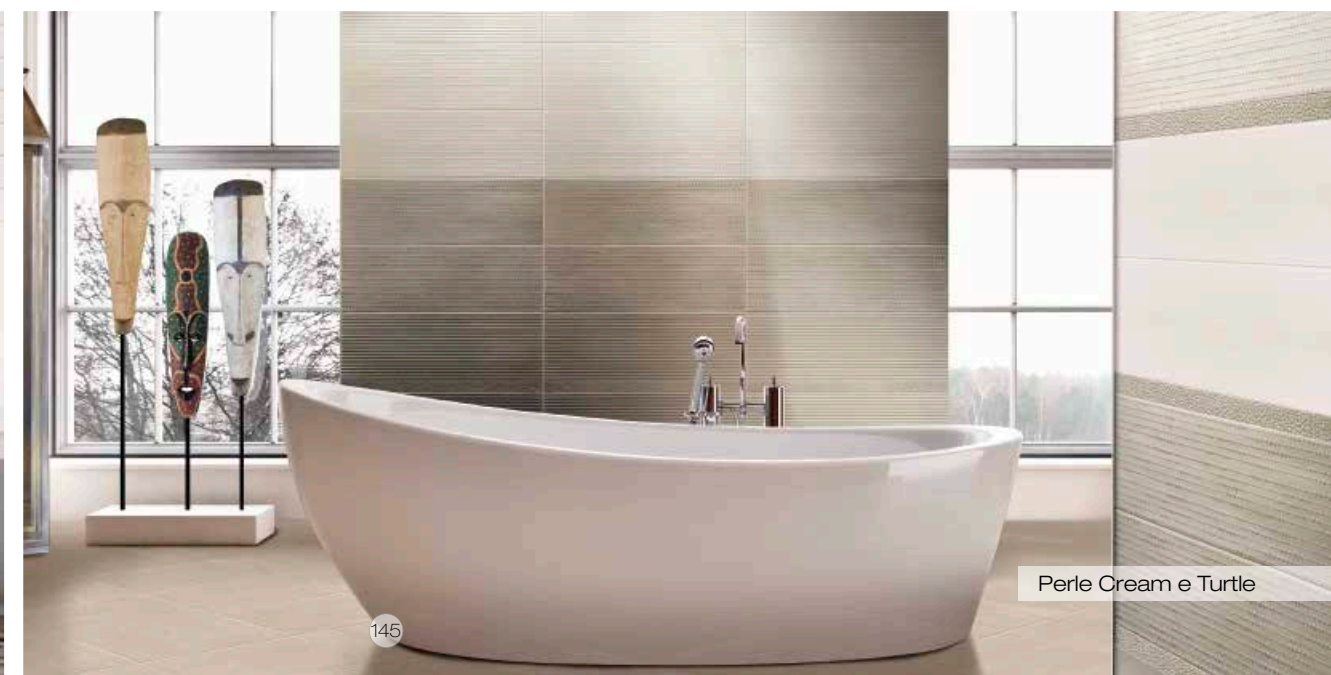

Ethnic White

Perle Cream e Turtle