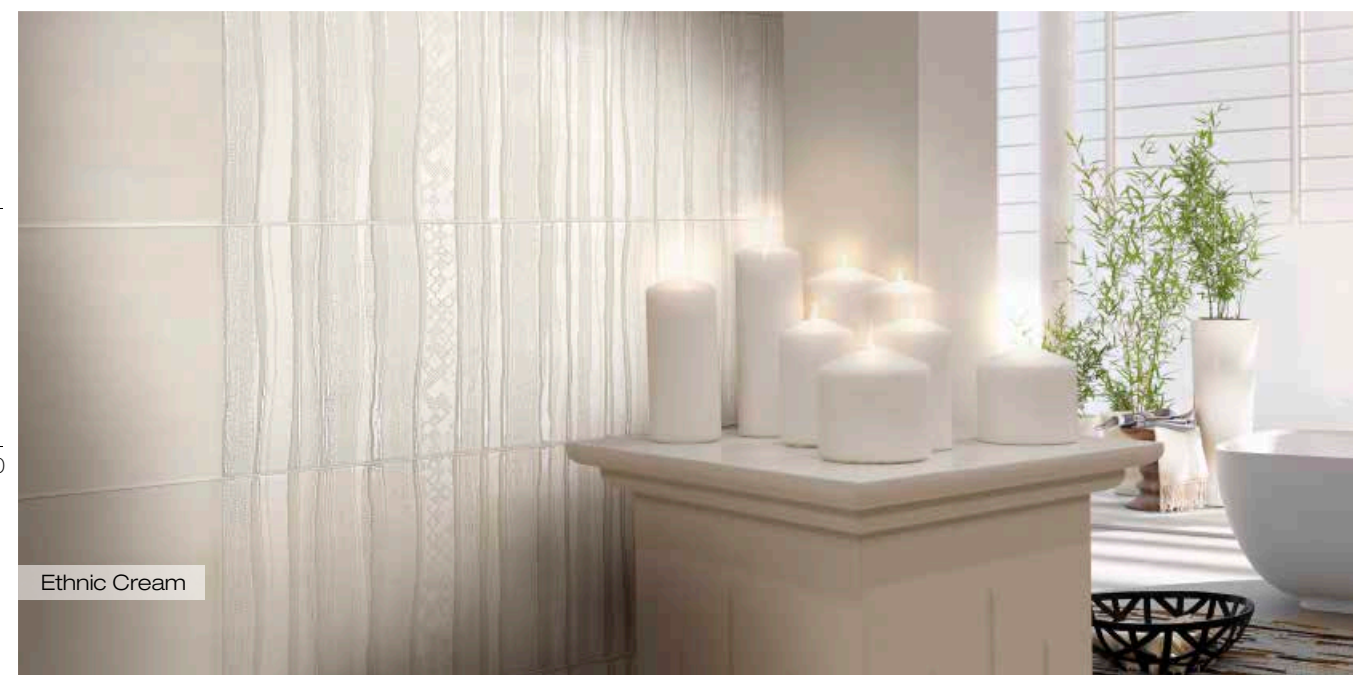

Ethnic Cream