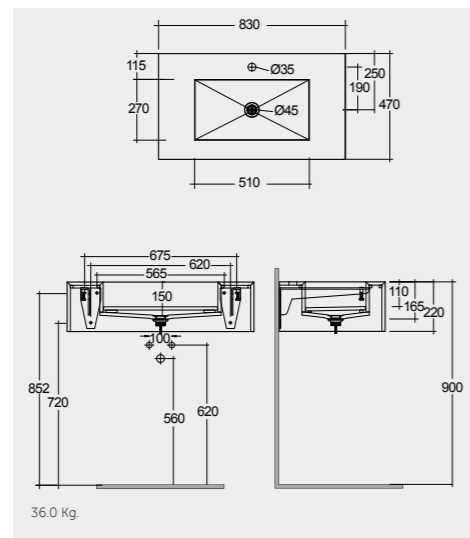

- 100 CARRARA (LAPPATO)
- 101 MACAUBAS (NATURAL)
- 102 TRAVERTINO IVORY (LAPPATO)
- 103 SURFACE XL COOL GREY (NATURAL)
- 104 BEHIND GREY (NATURAL)
- 105 UNI DARK BLACK (NATURAL)