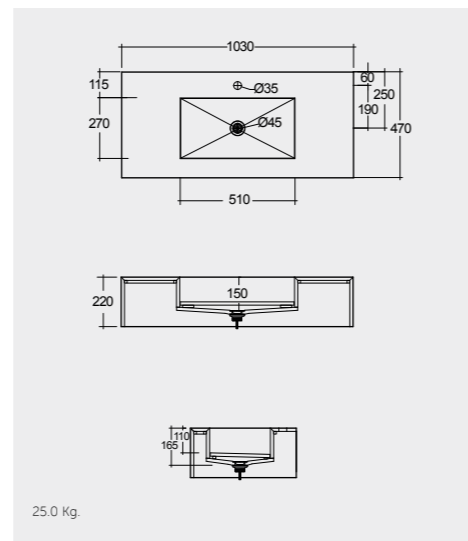

25.0 Kg.

- 100 CARRARA (LAPPATO)
- 101 MACAUBAS (NATURAL)
- 102 TRAVERTINO IVORY (LAPPATO)
- 103 SURFACE XL COOL GREY (NATURAL)
- 104 BEHIND GREY (NATURAL)
- 105 UNI DARK BLACK (NATURAL)