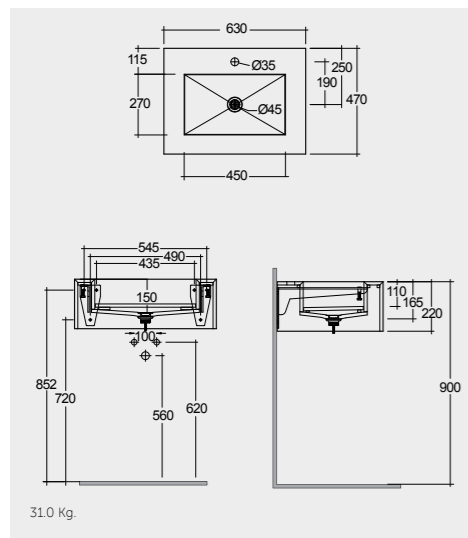

- 100 CARRARA (LAPPATO)
- 101 MACAUBAS (NATURAL)
- 102 TRAVERTINO IVORY (LAPPATO)
- 103 SURFACE XL COOL GREY (NATURAL)
- 104 BEHIND GREY (NATURAL)
- 105 UNI DARK BLACK (NATURAL)