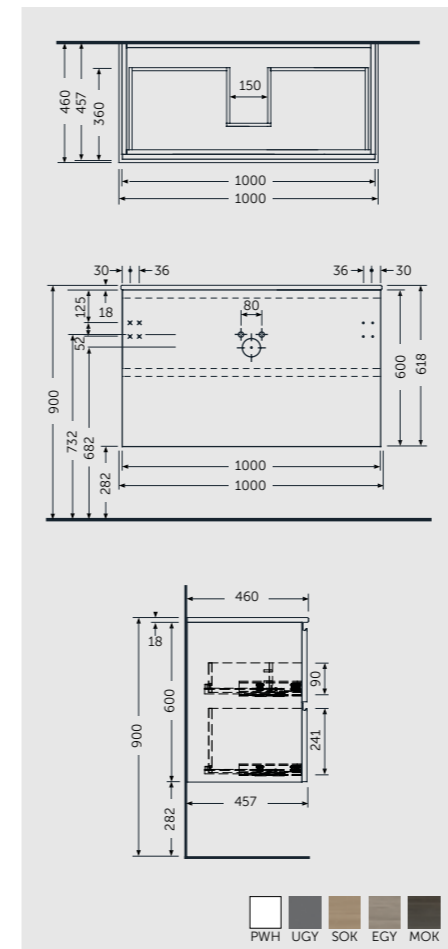

W 40 x D 22 x H 60CM
JOYWH040UGY

W 60 x D 46 x H 60CM
JOYWH060UGY

W 80 x D 46 x H 60CM
JOYWH080UGY

W 100 x D 46 x H 60CM
JOYWH100UGY

120cm = 2x W 60CM Units
JOYWH060UGY x2

160cm = 2x W 80CM Units
JOYWH080UGY x2