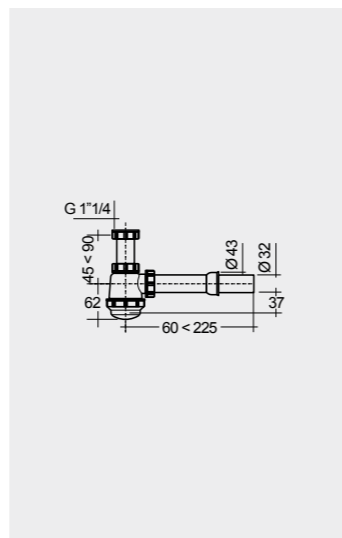

- 100 CARRARA (LAPPATO)
- 101 MACAUBAS (NATURAL)
- 102 TRAVERTINO IVORY (LAPPATO)
- 103 SURFACE XL COOL GREY (NATURAL)
- 104 BEHIND GREY (NATURAL)
- 105 UNI DARK BLACK (NATURAL)

- 100 CARRARA (LAPPATO)
- 101 MACAUBAS (NATURAL)
- 102 TRAVERTINO IVORY (LAPPATO)
- 103 SURFACE XL COOL GREY (NATURAL)
- 104 BEHIND GREY (NATURAL)
- 105 UNI DARK BLACK (NATURAL)

Note | Nota | Remarque | Notas | Hinweis | Примечание

All dimensions in mm tolerance $\pm 5\%$ for below 200mm and $\pm 3\%$ for above 200mm | Tutte le dimensioni hanno una tolleranza di $\pm 5\%$ mm al di sotto dei 200mm e di $\pm 3\%$ mm al di sopra dei 200mm | Toutes les dimensions en mm tolérance $\pm 5\%$ pour moins de 200mm et $\pm 3\%$ pour plus de 200mm | Todas las medidas en mm con tolerancia de 5% para menos de 200mm y 3% para más de 200mm | Alle Abmessungen in mm, Toleranz $\pm 5\%$ für unter 200mm, und $\pm 3\%$ für über 200mm | Все размеры указаны в мм, погрешность $\pm 5\%$ ниже 200 мм и $\pm 3\%$ выше 200 мм