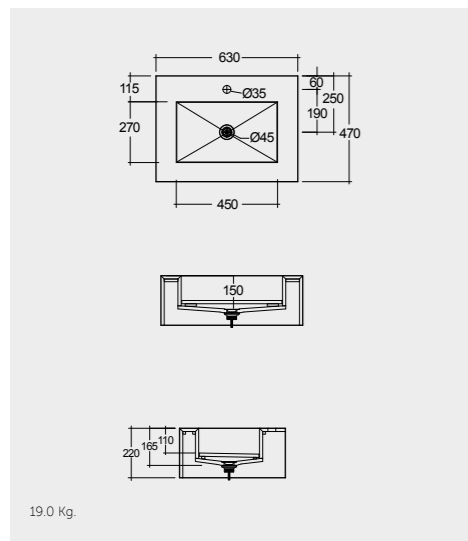

19.0 Kg.

- 100 CARRARA (LAPPATO)
- 101 MACAUBAS (NATURAL)
- 102 TRAVERTINO IVORY (LAPPATO)
- 103 SURFACE XL COOL GREY (NATURAL)
- 104 BEHIND GREY (NATURAL)
- 105 UNI DARK BLACK (NATURAL)