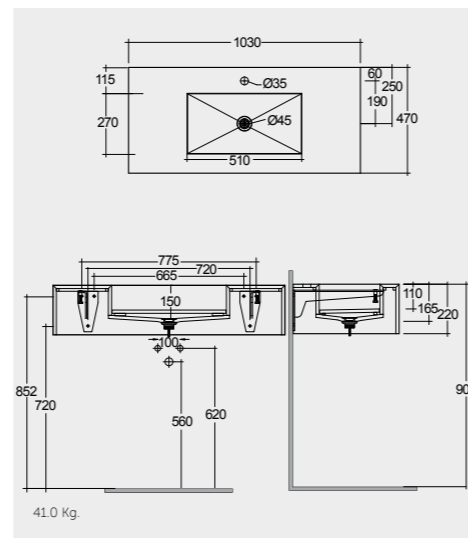

- 100 CARRARA (LAPPATO)
- 101 MACAUBAS (NATURAL)
- 102 TRAVERTINO IVORY (LAPPATO)
- 103 SURFACE XL COOL GREY (NATURAL)
- 104 BEHIND GREY (NATURAL)
- 105 UNI DARK BLACK (NATURAL)