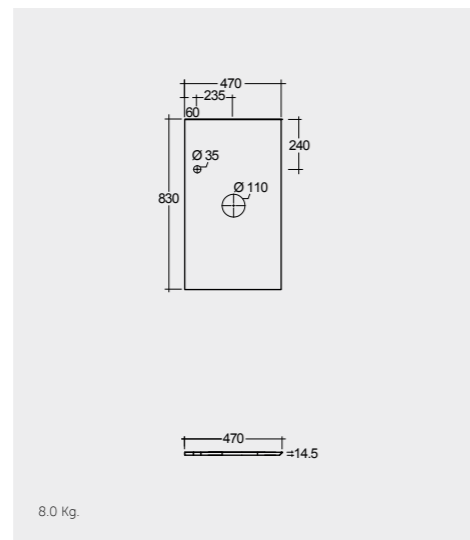

83 CM
PRESL08347102C

- 100 CARRARA (LAPPATO)
- 101 MACAUBAS (NATURAL)
- 102 TRAVERTINO IVORY (LAPPATO)
- 103 SURFACE XL COOL GREY (NATURAL)
- 104 BEHIND GREY (NATURAL)
- 105 UNI DARK BLACK (NATURAL)

- 100 CARRARA (LAPPATO)
- 101 MACAUBAS (NATURAL)
- 102 TRAVERTINO IVORY (LAPPATO)
- 103 SURFACE XL COOL GREY (NATURAL)
- 104 BEHIND GREY (NATURAL)
- 105 UNI DARK BLACK (NATURAL)

- 100 CARRARA (LAPPATO)
- 101 MACAUBAS (NATURAL)
- 102 TRAVERTINO IVORY (LAPPATO)
- 103 SURFACE XL COOL GREY (NATURAL)
- 104 BEHIND GREY (NATURAL)
- 105 UNI DARK BLACK (NATURAL)

- 100 CARRARA (LAPPATO)
- 101 MACAUBAS (NATURAL)
- 102 TRAVERTINO IVORY (LAPPATO)
- 103 SURFACE XL COOL GREY (NATURAL)
- 104 BEHIND GREY (NATURAL)
- 105 UNI DARK BLACK (NATURAL)

Note | Nota | Remarque | Notas | Hinweis | Примечание

All dimensions in mm tolerance $\pm 5\%$ for below 200mm and $\pm 3\%$ for above 200mm | Tutte le dimensioni hanno una tolleranza di $\pm 5\%$ mm al di sotto dei 200mm e di $\pm 3\%$ mm al di sopra dei 200mm | Toutes les dimensions en mm tolérance $\pm 5\%$ pour moins de 200mm et $\pm 3\%$ pour plus de 200mm | Todas las medidas en mm con tolerancia de 5% para menos de 200mm y 3% para más de 200mm | Alle Abmessungen in mm, Toleranz $\pm 5\%$ für unter 200mm, und $\pm 3\%$ für über 200mm | Все размеры указаны в мм, погрешность $\pm 5\%$ ниже 200 мм и $\pm 3\%$ выше 200 мм

Counter top wash basin suitable for RAK-Precious Counter top solution.

Lavabi d' appoggio disponibili per RAK-Precious
Vasque à poser disponible pour RAK-Precious
Lavabo de apoyo adaptos para las encimeras RAK-Precious.
Aufsatzwaschbecken verfügbar für RAK-Precious
Накладная раковина доступна для настольного решения RAK-Precious.