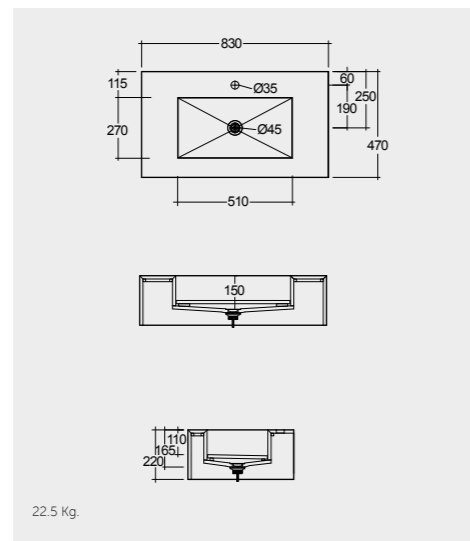

22.5 Kg.

- 100 CARRARA (LAPPATO)
- 101 MACAUBAS (NATURAL)
- 102 TRAVERTINO IVORY (LAPPATO)
- 103 SURFACE XL COOL GREY (NATURAL)
- 104 BEHIND GREY (NATURAL)
- 105 UNI DARK BLACK (NATURAL)