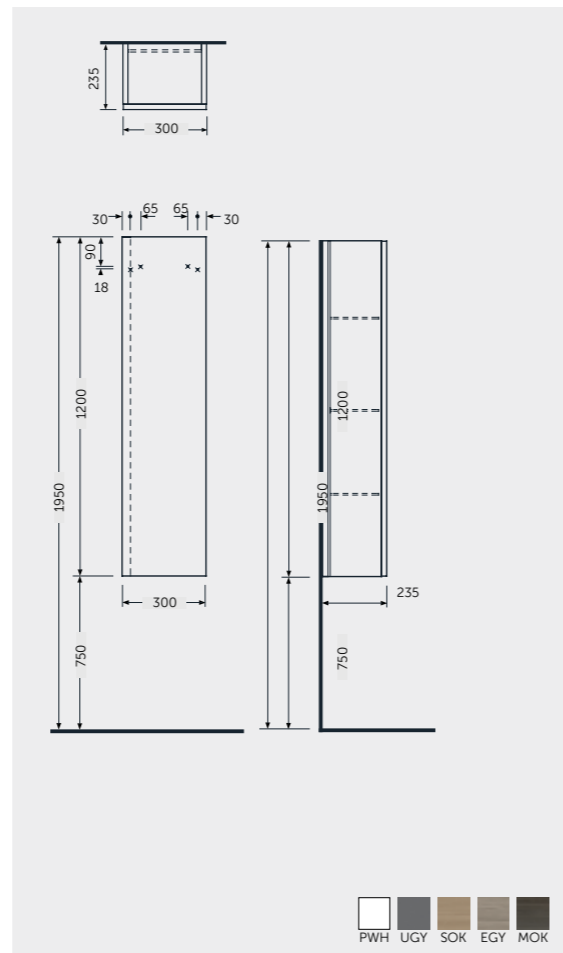

**VANITY
UNITS**

RAK-JOY

OPEN STORAGE UNITS | Vani a vista | Unités de stockage ouvertes | Unidades de almacenamiento abierto | Offene Lagerungseinheiten | Открытые ячейки

TALL CABINET UNIT
Colonna sospesa | Colonne Suspendue | Hochschrank | Высокий подвесной шкаф