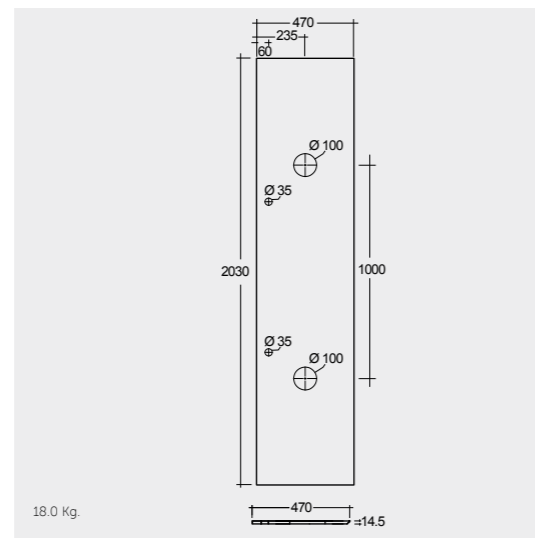

- 100 CARRARA (LAPPATO)
- 101 MACAUBAS (NATURAL)
- 102 TRAVERTINO IVORY (LAPPATO)
- 103 SURFACE XL COOL GREY (NATURAL)
- 104 BEHIND GREY (NATURAL)
- 105 UNI DARK BLACK (NATURAL)

- 100 CARRARA (LAPPATO)
- 101 MACAUBAS (NATURAL)
- 102 TRAVERTINO IVORY (LAPPATO)
- 103 SURFACE XL COOL GREY (NATURAL)
- 104 BEHIND GREY (NATURAL)
- 105 UNI DARK BLACK (NATURAL)

Note | Nota | Remarque | Notas | Hinweis | Примечание

All dimensions in mm tolerance $\pm 5\%$ for below 200mm and $\pm 3\%$ for above 200mm | Tutte le dimensioni hanno una tolleranza di $\pm 5\%$ mm al di sotto dei 200mm e di $\pm 3\%$ mm al di sopra dei 200mm | Toutes les dimensions en mm tolérance $\pm 5\%$ pour moins de 200mm et $\pm 3\%$ pour plus de 200mm | Todas las medidas en mm con tolerancia de 5% para menos de 200mm y 3% para más de 200mm | Alle Abmessungen in mm, Toleranz $\pm 5\%$ für unter 200mm, und $\pm 3\%$ für über 200mm | Все размеры указаны в мм, погрешность $\pm 5\%$ ниже 200 мм и $\pm 3\%$ выше 200 мм