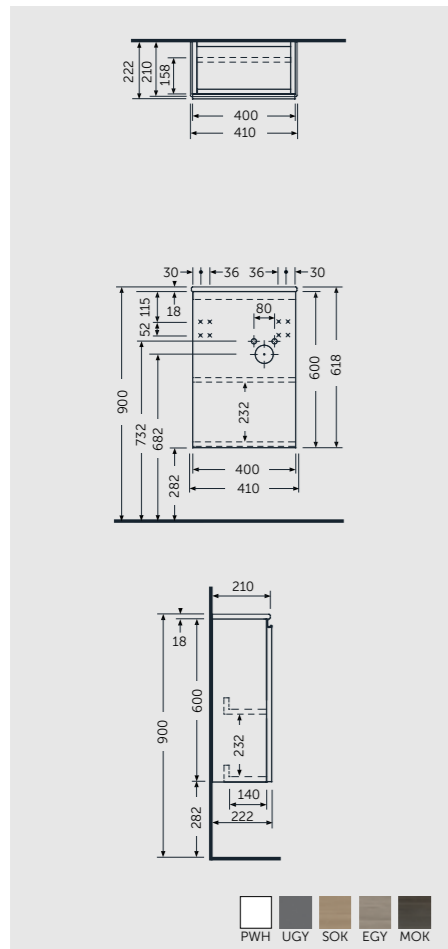

W 40 x D 22 x H 60CM
JOYWH040UGY

W 60 x D 46 x H 60CM
JOYWH060UGY

W 80 x D 46 x H 60CM
JOYWH080UGY

W 100 x D 46 x H 60CM
JOYWH100UGY

120cm = 2x W 60CM Units
JOYWH060UGY x2

160cm = 2x W 80CM Units
JOYWH080UGY x2