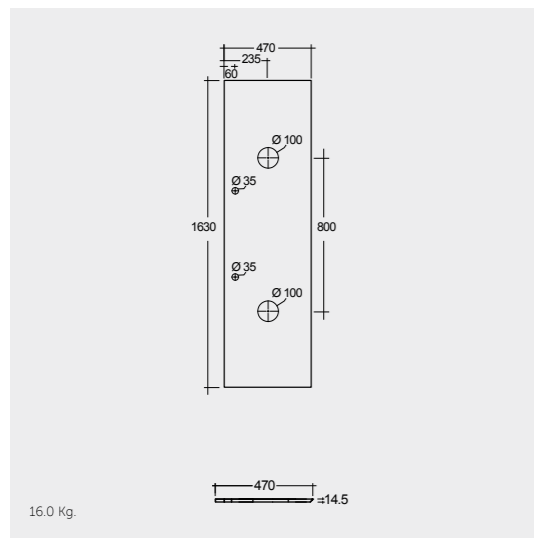

- 100 CARRARA (LAPPATO)
- 101 MACAUBAS (NATURAL)
- 102 TRAVERTINO IVORY (LAPPATO)
- 103 SURFACE XL COOL GREY (NATURAL)
- 104 BEHIND GREY (NATURAL)
- 105 UNI DARK BLACK (NATURAL)

- 100 CARRARA (LAPPATO)
- 101 MACAUBAS (NATURAL)
- 102 TRAVERTINO IVORY (LAPPATO)
- 103 SURFACE XL COOL GREY (NATURAL)
- 104 BEHIND GREY (NATURAL)
- 105 UNI DARK BLACK (NATURAL)

Note | Nota | Remarque | Notas | Hinweis | Примечание

All dimensions in mm tolerance $\pm 5\%$ for below 200mm and $\pm 3\%$ for above 200mm | Tutte le dimensioni hanno una tolleranza di $\pm 5\%$ mm al di sotto dei 200mm e di $\pm 3\%$ mm al di sopra dei 200mm | Toutes les dimensions en mm tolérance $\pm 5\%$ pour moins de 200mm et $\pm 3\%$ pour plus de 200mm | Todas las medidas en mm con tolerancia de 5% para menos de 200mm y 3% para más de 200mm | Alle Abmessungen in mm, Toleranz $\pm 5\%$ für unter 200mm, und $\pm 3\%$ für über 200mm | Все размеры указаны в мм, погрешность $\pm 5\%$ ниже 200 мм и $\pm 3\%$ выше 200 мм