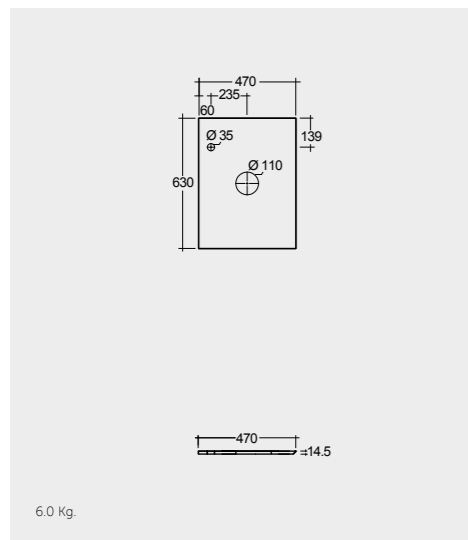

63 CM
PRESL06347102C

- 100 CARRARA (LAPPATO)
- 101 MACAUBAS (NATURAL)
- 102 TRAVERTINO IVORY (LAPPATO)
- 103 SURFACE XL COOL GREY (NATURAL)
- 104 BEHIND GREY (NATURAL)
- 105 UNI DARK BLACK (NATURAL)

- 100 CARRARA (LAPPATO)
- 101 MACAUBAS (NATURAL)
- 102 TRAVERTINO IVORY (LAPPATO)
- 103 SURFACE XL COOL GREY (NATURAL)
- 104 BEHIND GREY (NATURAL)
- 105 UNI DARK BLACK (NATURAL)

- 100 CARRARA (LAPPATO)
- 101 MACAUBAS (NATURAL)
- 102 TRAVERTINO IVORY (LAPPATO)
- 103 SURFACE XL COOL GREY (NATURAL)
- 104 BEHIND GREY (NATURAL)
- 105 UNI DARK BLACK (NATURAL)

- 100 CARRARA (LAPPATO)
- 101 MACAUBAS (NATURAL)
- 102 TRAVERTINO IVORY (LAPPATO)
- 103 SURFACE XL COOL GREY (NATURAL)
- 104 BEHIND GREY (NATURAL)
- 105 UNI DARK BLACK (NATURAL)

Note | Nota | Remarque | Notas | Hinweis | Примечание

All dimensions in mm tolerance $\pm 5\%$ for below 200mm and $\pm 3\%$ for above 200mm | Tutte le dimensioni hanno una tolleranza di $\pm 5\%$ mm al di sotto dei 200mm e di $\pm 3\%$ mm al di sopra dei 200mm | Toutes les dimensions en mm tolérance $\pm 5\%$ pour moins de 200mm et $\pm 3\%$ pour plus de 200mm | Todas las medidas en mm con tolerancia de 5% para menos de 200mm y 3% para más de 200mm | Alle Abmessungen in mm, Toleranz $\pm 5\%$ für unter 200mm, und $\pm 3\%$ für über 200mm | Все размеры указаны в мм, погрешность $\pm 5\%$ ниже 200 мм и $\pm 3\%$ выше 200 мм

Counter top wash basin suitable for RAK-Precious Counter top solution.

Lavabi d' appoggio disponibili per RAK-Precious
Vasque à poser disponible pour RAK-Precious
Lavabo de apoyo adaptos para las encimeras RAK-Precious.
Aufsatzwaschbecken verfügbar für RAK-Precious
Накладная раковина доступна для настольного решения RAK-Precious.