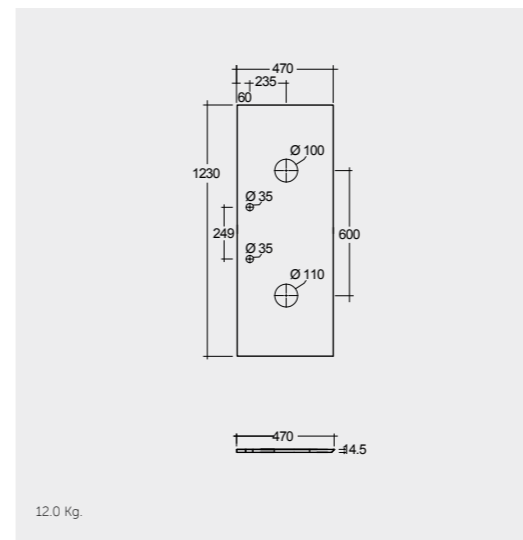

123 CM
PRESL12347102C

- 100 CARRARA (LAPPATO)
- 101 MACAUBAS (NATURAL)
- 102 TRAVERTINO IVORY (LAPPATO)
- 103 SURFACE XL COOL GREY (NATURAL)
- 104 BEHIND GREY (NATURAL)
- 105 UNI DARK BLACK (NATURAL)

- 100 CARRARA (LAPPATO)
- 101 MACAUBAS (NATURAL)
- 102 TRAVERTINO IVORY (LAPPATO)
- 103 SURFACE XL COOL GREY (NATURAL)
- 104 BEHIND GREY (NATURAL)
- 105 UNI DARK BLACK (NATURAL)

- 100 CARRARA (LAPPATO)
- 101 MACAUBAS (NATURAL)
- 102 TRAVERTINO IVORY (LAPPATO)
- 103 SURFACE XL COOL GREY (NATURAL)
- 104 BEHIND GREY (NATURAL)
- 105 UNI DARK BLACK (NATURAL)

- 100 CARRARA (LAPPATO)
- 101 MACAUBAS (NATURAL)
- 102 TRAVERTINO IVORY (LAPPATO)
- 103 SURFACE XL COOL GREY (NATURAL)
- 104 BEHIND GREY (NATURAL)
- 105 UNI DARK BLACK (NATURAL)

Note | Nota | Remarque | Notas | Hinweis | Примечание

All dimensions in mm tolerance $\pm 5\%$ for below 200mm and $\pm 3\%$ for above 200mm | Tutte le dimensioni hanno una tolleranza di $\pm 5\%$ mm al di sotto dei 200mm e di $\pm 3\%$ mm al di sopra dei 200mm | Toutes les dimensions en mm tolérance $\pm 5\%$ pour moins de 200mm et $\pm 3\%$ pour plus de 200mm | Todas las medidas en mm con tolerancia de 5% para menos de 200mm y 3% para más de 200mm | Alle Abmessungen in mm, Toleranz $\pm 5\%$ für unter 200mm, und $\pm 3\%$ für über 200mm | Все размеры указаны в мм, погрешность $\pm 5\%$ ниже 200 мм и $\pm 3\%$ выше 200 мм

Counter top wash basin suitable for RAK-Precious Counter top solution.

Lavabi d' appoggio disponibili per RAK-Precious
Vasque à poser disponible pour RAK-Precious
Lavabo de apoyo adaptos para las encimeras RAK-Precious.
Aufsatzwaschbecken verfügbar für RAK-Precious
Накладная раковина доступна для настольного решения RAK-Precious.