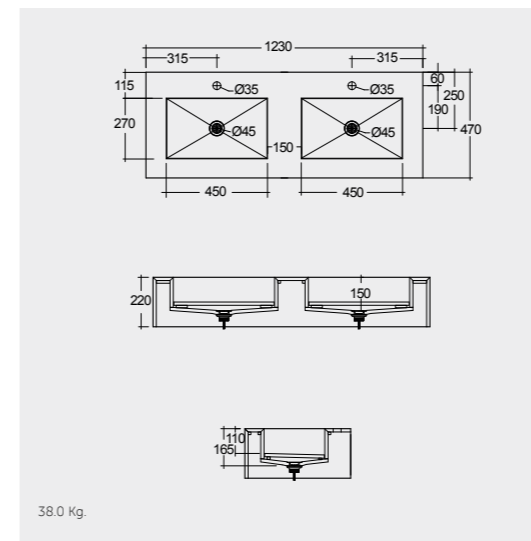

38.0 Kg.

- 100 CARRARA (LAPPATO)
- 101 MACAUBAS (NATURAL)
- 102 TRAVERTINO IVORY (LAPPATO)
- 103 SURFACE XL COOL GREY (NATURAL)
- 104 BEHIND GREY (NATURAL)
- 105 UNI DARK BLACK (NATURAL)

RAK-PRECIOUS + RAK-JOY

RAK Precious drop in washbasins and countertop solutions can be combined with your favorite RAK-Joy bathroom vanity. RAK-Joy vanities are available in 4 different finishes, perfectly compatible with RAK-Precious colors and finishes.

I lavabi da incasso RAK-Precious ed i piani d'appoggio possono essere combinati al tuo mobile bagno RAK-Joy preferito. La gamma RAK-Joy è disponibile in 4 diverse finiture, perfettamente compatibili con colori e finiture RAK-Precious.

Les lavabos à encastrer de RAK-Precious et les plans de toilette peuvent être combinés avec votre meuble de salle de bains préféré de RAK-Joy. La gamme RAK-Joy est disponible en 4 finitions différentes, parfaitement compatibles avec les couleurs et les finitures de RAK-Precious.

Los lavabos de encastre y las encimeras RAK-Precious, se pueden combinar con sus muebles de baño RAK-Joy favoritos. Los muebles de baño RAK-Joy están disponibles en 4 acabados diferentes, perfectamente compatibles con los colores y acabados RAK-Precious.

Die Einbauwaschbecken von RAK-Precious sowie die Auflageflächen können mit Ihrem bevorzugten Badezimmermöbelstück kombiniert werden. Die gesamte Bandbreite von RAK-Joy ist in 4 verschiedenen Oberflächen verfügbar, die mit den Farben und Oberflächen von RAK-Precious bestens kompatibel sind.

Встраиваемые и монтирующиеся на столешницу раковины от RAK-Precious можно комбинировать с наиболее понравившейся тумбой из коллекции RAK-Joy. На выбор предлагается 4 различных отделки тумб RAK-Joy, которые идеально сочетаются с цветовой гаммой и отделочными материалами компании RAK-Precious.

PURE WHITE
(LAMILAK)

URBAN GREY
(LAMILAK)

SCANDINAVIAN OAK
(TECHWOOD)

GREY ELM
(TECHWOOD)

MOKA WALNUT
(TECHWOOD)

MATT GREY (only for Open Storage Units)
(LAMILAK)

Note | Nota | Remarque | Notas | Hinweis | Примечание

All dimensions in mm tolerance $\pm 5\%$ for below 200mm and $\pm 3\%$ for above 200mm | Tutte le dimensioni hanno una tolleranza di $\pm 5\%$ mm al di sotto dei 200mm e di $\pm 3\%$ mm al di sopra dei 200mm | Toutes les dimensions en mm tolérance $\pm 5\%$ pour moins de 200mm et $\pm 3\%$ pour plus de 200mm | Todas las medidas en mm con tolerancia de 5% para menos de 200mm y 3% para más de 200mm | Alle Abmessungen in mm, Toleranz $\pm 5\%$ für unter 200mm, und $\pm 3\%$ für über 200mm | Все размеры указаны в мм, погрешность $\pm 5\%$ ниже 200 мм и $\pm 3\%$ выше 200 мм