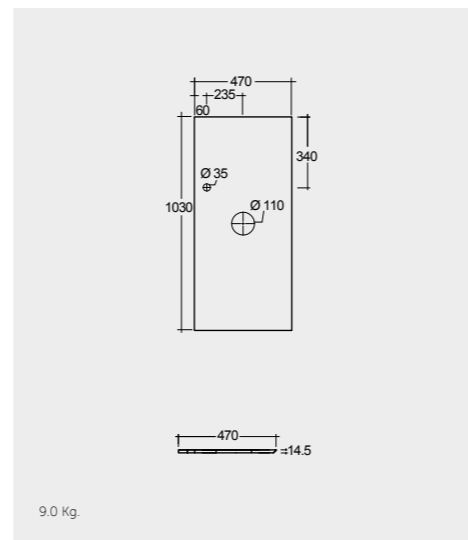

103 CM
PRESL10347102C

- 100 CARRARA (LAPPATO)
- 101 MACAUBAS (NATURAL)
- 102 TRAVERTINO IVORY (LAPPATO)
- 103 SURFACE XL COOL GREY (NATURAL)
- 104 BEHIND GREY (NATURAL)
- 105 UNI DARK BLACK (NATURAL)

- 100 CARRARA (LAPPATO)
- 101 MACAUBAS (NATURAL)
- 102 TRAVERTINO IVORY (LAPPATO)
- 103 SURFACE XL COOL GREY (NATURAL)
- 104 BEHIND GREY (NATURAL)
- 105 UNI DARK BLACK (NATURAL)

- 100 CARRARA (LAPPATO)
- 101 MACAUBAS (NATURAL)
- 102 TRAVERTINO IVORY (LAPPATO)
- 103 SURFACE XL COOL GREY (NATURAL)
- 104 BEHIND GREY (NATURAL)
- 105 UNI DARK BLACK (NATURAL)

- 100 CARRARA (LAPPATO)
- 101 MACAUBAS (NATURAL)
- 102 TRAVERTINO IVORY (LAPPATO)
- 103 SURFACE XL COOL GREY (NATURAL)
- 104 BEHIND GREY (NATURAL)
- 105 UNI DARK BLACK (NATURAL)

Note | Nota | Remarque | Notas | Hinweis | Примечание

All dimensions in mm tolerance $\pm 5\%$ for below 200mm and $\pm 3\%$ for above 200mm | Tutte le dimensioni hanno una tolleranza di $\pm 5\%$ mm al di sotto dei 200mm e di $\pm 3\%$ mm al di sopra dei 200mm | Toutes les dimensions en mm tolérance $\pm 5\%$ pour moins de 200mm et $\pm 3\%$ pour plus de 200mm | Todas las medidas en mm con tolerancia de 5% para menos de 200mm y 3% para más de 200mm | Alle Abmessungen in mm, Toleranz $\pm 5\%$ für unter 200mm, und $\pm 3\%$ für über 200mm | Все размеры указаны в мм, погрешность $\pm 5\%$ ниже 200 мм и $\pm 3\%$ выше 200 мм

Counter top wash basin suitable for RAK-Precious Counter top solution.

Lavabi d' appoggio disponibili per RAK-Precious
Vasque à poser disponible pour RAK-Precious
Lavabo de apoyo adaptos para las encimeras RAK-Precious.
Aufsatzwaschbecken verfügbar für RAK-Precious
Накладная раковина доступна для настольного решения RAK-Precious.