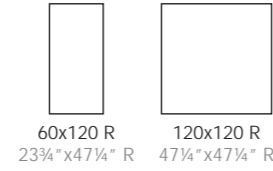

Prestige

Prestige Natural Pul.

	Natural
60x120 R / 23¾" x 47¼" R	P462R
120x120 R / 47¼" x 47¼" R	P442R