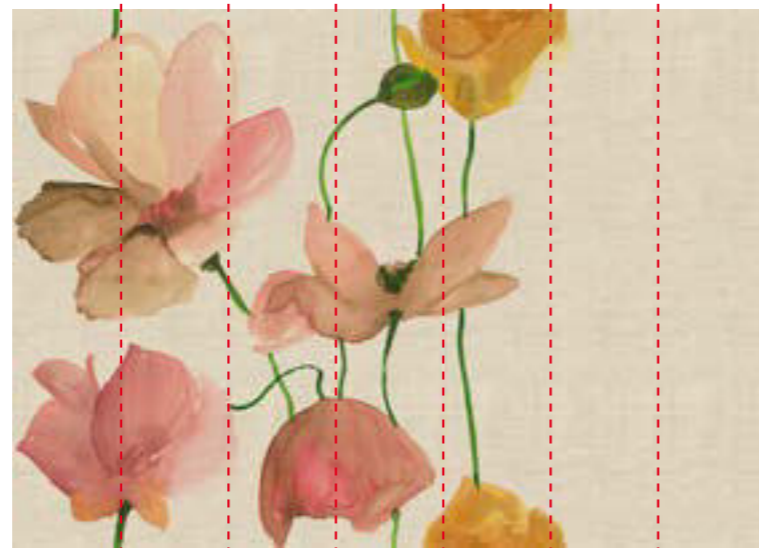

LUX Hyde Park

LUX Queen Verde /Viola

⊕ ZOOM IN

AQUARIUS LUX
438x364,79h
172"x144"

JUTA LUX
584x364,79h
230"x144"

73cm . 29"

73cm . 29"

LUX Aquarius