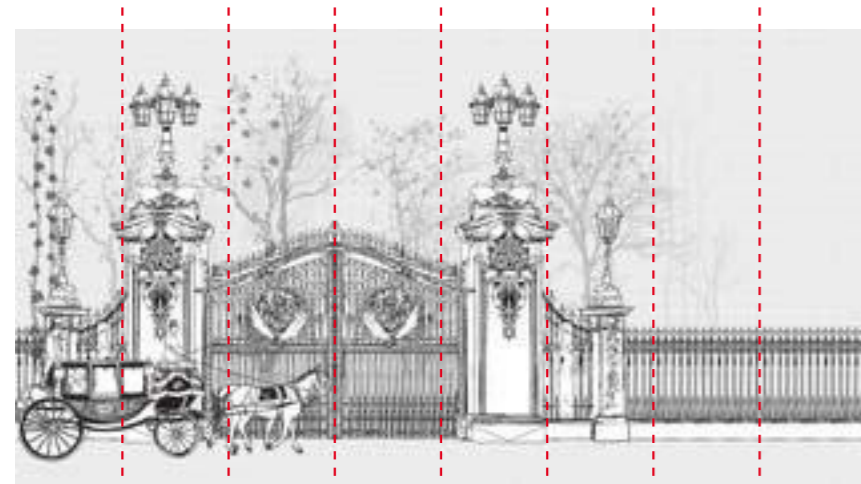

HYDE PARK LUX
584x312h
230x123"