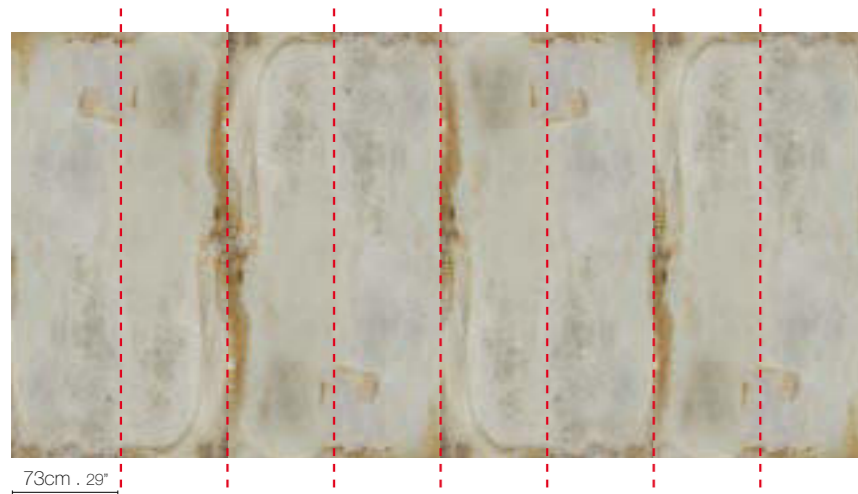

RUSTY NATURAL

584x290h
230"x114"