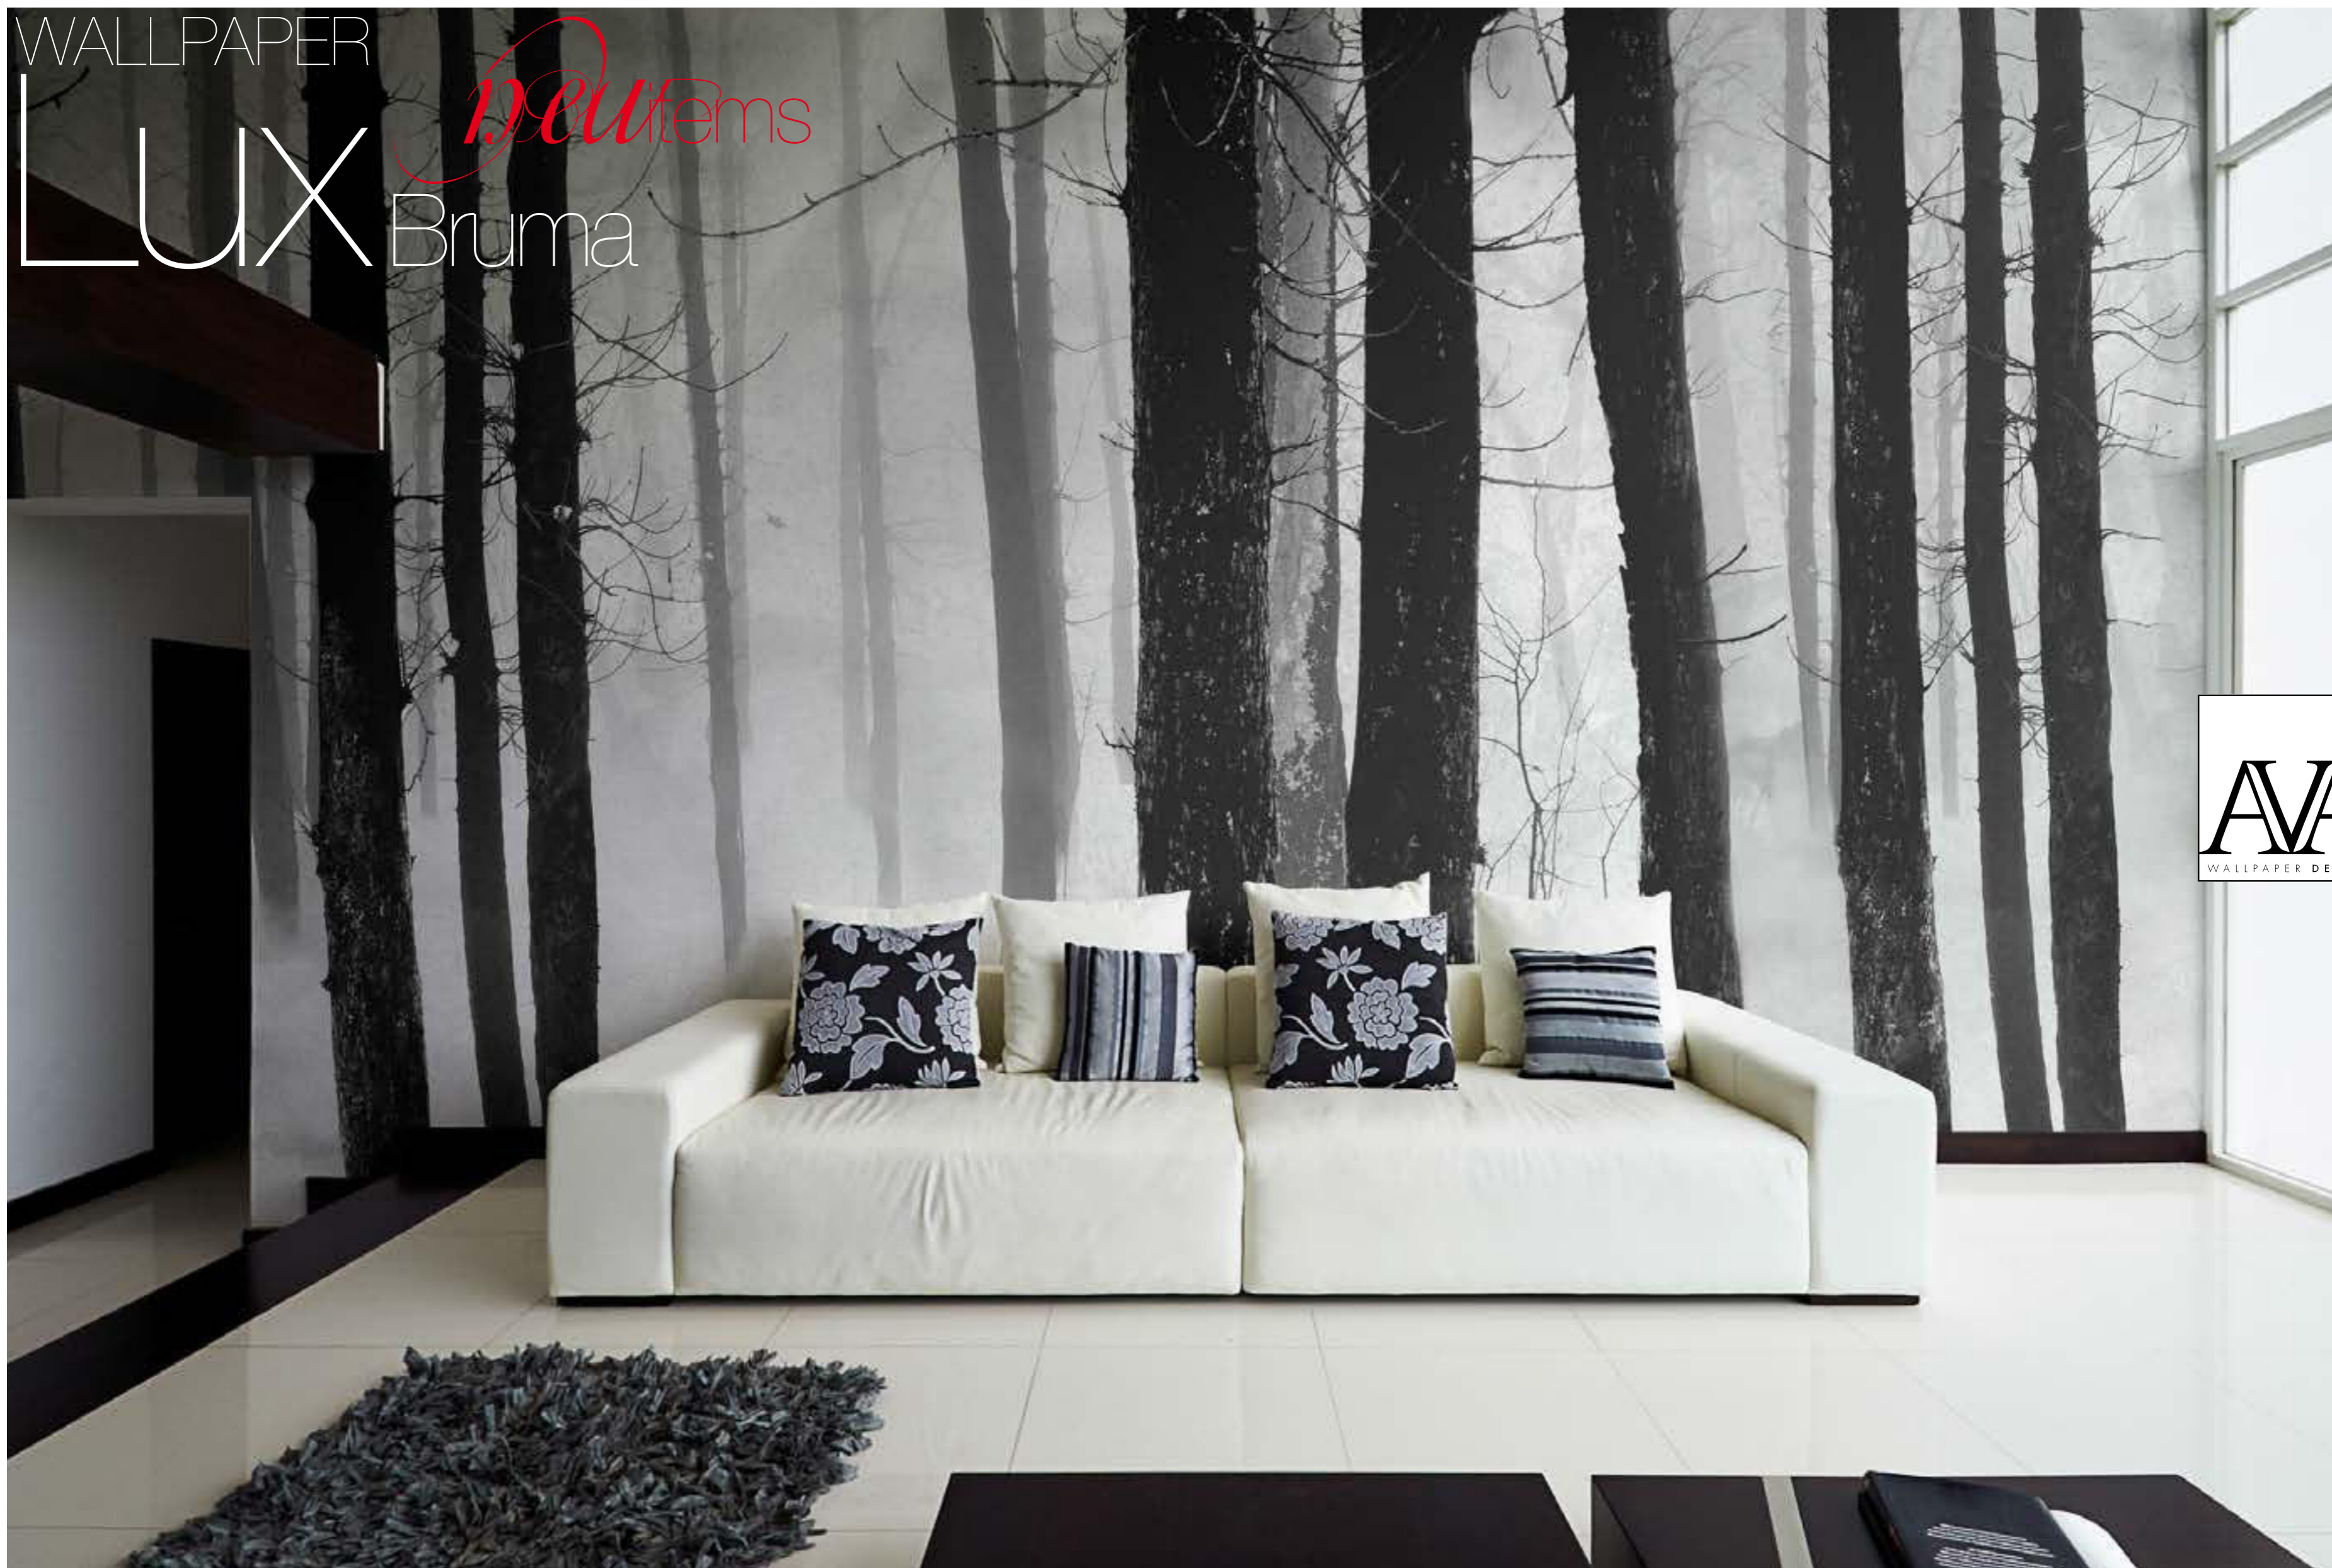

WallpaperFlexy

New 16!

new items

FLEXY Jungle Fever

WALLPAPER

LUX Bruma

Decor items

BRUMA LUX
876x310h
345x122"