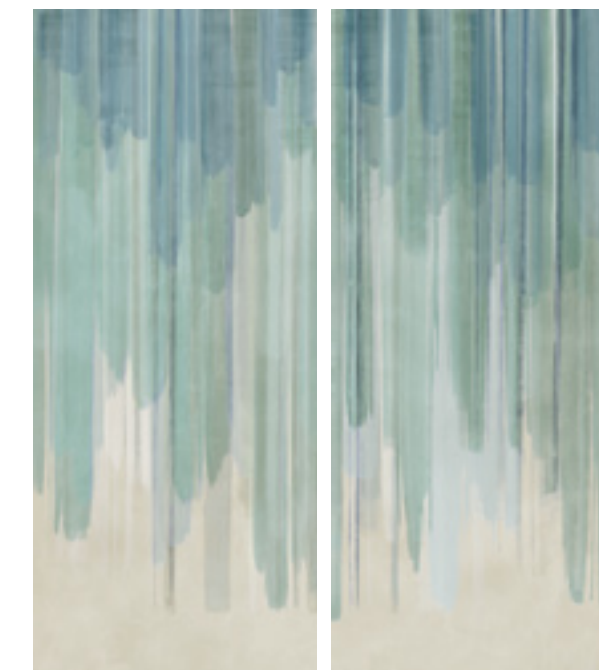

A4VP Prism Brush XL 120x278 cm - 47 1/4"x109 1/2"

TRIM TILES p. 462	Battiscopa		Gradino *		Scalino *		Scalino *		Scalin Ang. *		Corner * ± 6 mm	Corner AE * ± 6 mm	Battiscopa Sag. Scala *				Elemento L *		
	Matt	Silk	Matt	Silk	Matt	Silk	Matt	Silk	Matt	Silk			Matt	SX	DX	SX		DX	Grip
7,2x60 cm 2 7/8"x23 3/8"			30x60 cm 1 1/4"x23 3/8"		33x120 cm 13"x47 1/4"		33x60 cm 13"x23 3/8"		33x33 cm 13"x13"		1x120 cm 3/8"x47 1/4"		1x1 cm 3/8"x3/8"	7,2x30 cm 2 7/8"x11 1/4"		33x120 H.4 cm 13"x47 1/4" H.1 1/2"			
	Cotton	A4XØ A5SH	A4YI A5SX	A4YU A4Y6	A4YO A5S3	A4YØ A4ZD	A4ZJ	A4ZP	A4YC A4X6 A5SR A5SL	-									
	Cord	A4XZ A5SE	A4YH A5SW	A4YT A4Y5	A4YN A5S2	A4YZ A4ZC	A4ZI	A4ZO	A4YB A4X5 A5SQ A5SK	A5OZ									
	Suede	A4XY A5SD	A4YG A5SV	A4YS A4Y4	A4YM A5S1	A4YY A4ZB	A4ZH	A4ZN	A4YA A4X4 A5SP A5SJ	A5OY									
	Cloud	A4X1 A5SF	A4YJ A5SY	A4YV A4Y7	A4YP A5S4	A4Y1 A4ZE	A4ZK	A4ZQ	A4YD A4X7 A5SS A5SM	A5OØ									
	Fog	A4X2 A5SG	A4YK A5SZ	A4YW A4Y9	A4YQ A5S5	A4Y2 A4ZF	A4ZL	A4ZR	A4YE A4X8 A5ST A5SN	A5O1									
	Graphite	A4X3 A5SI	A4YL A5SØ	A4YX A4ZA	A4YR A5S6	A4Y3 A4ZG	A4ZM	A4ZS	A4YF A4X9 A5SU A5SO	-									

* These parts are supplied to order - I pezzi sono disponibili su ordinazione - Les pièces sont disponibles sur commande - Die Teile sind auf Bestellung lieferbar - Las piezas se hacen por encargo - Изготавливаются на заказ

INDEX

PRODUCT FINDER

SURFACE RANGE

COMPANY

COLLECTIONS

- 3D WALL
- CONCRETE & RESIN LOOK
- METAL LOOK
- MARBLE LOOK
- STONE LOOK
- WOOD LOOK

LARGE SIZES

TECHNICAL SPECIFICATIONS