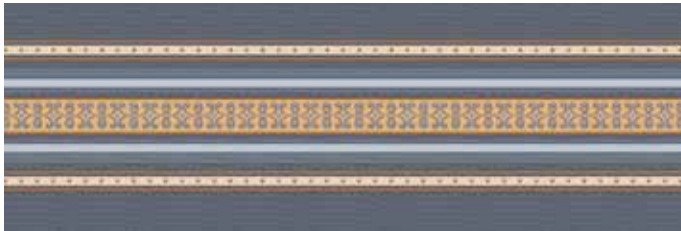

# PRIZMA

30x90 / 12"x36"

30x90 cm.  
**PRIZMA** ( RECTIFIED ) White

30x90 cm.  
**PRIZMA** ( RECTIFIED ) Blue

30x90 cm. **PRIZMA**

Otel  
Hotel

İş Merkezi, Ofis  
Business Center

Alışveriş Merkezi  
Shopping Center

Konut  
Residence

Restoran, Cafe  
Restaurant, Cafe

Duvar Karosu  
Wall Tiles

Mat Yüzey  
Abrasion Resistance

Önemli Farklılık  
Moderate Variation

4

30x90 / 12"x36" - 60,5x60,5 / 24"x24"

# PRIZMA

30x90 cm.

**PRIZMA LINE DECOR (RECTIFIED) White**

30x90 cm.

**PRIZMA LINE DECOR (RECTIFIED) Blue**

30x90 cm.

**PRIZMA DAMASK DECOR (RECTIFIED) White**

30x90 cm.