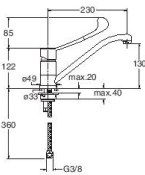

51 cromato

IN ESAURIMENTO / UNTIL STOCKS RUN OUT

KW 571