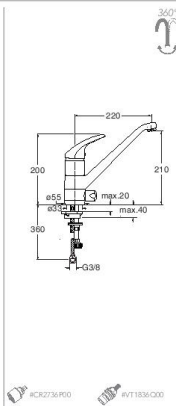

Kitchen Professional Lines

KO 540

51 cromo