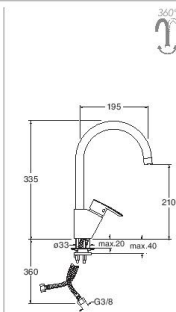

Kitchen Professional Lines

KN 526