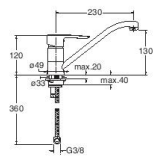

Kitchen Professional Lines

KN 521