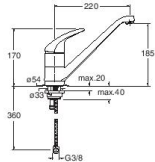

Kitchen Professional Lines

KO 523