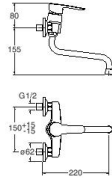

Kitchen Professional Lines

KN 400

51 cromato   02 bianco   86 sfumato

9C1391-01FD