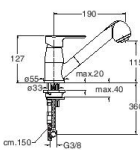

Kitchen Professional Lines

KR 530

51 cromato