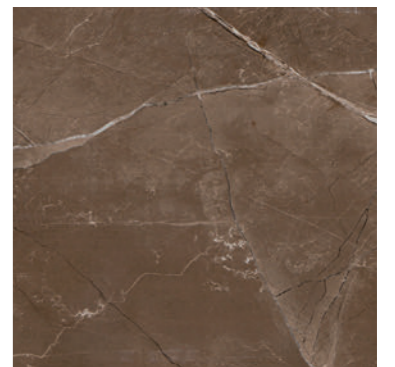

Ess. Pulpis Moka