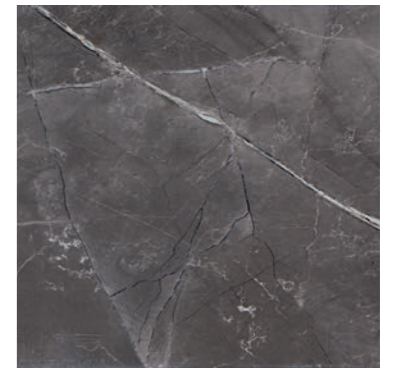

Pasta Blanca / White Body Tiles / Pâte Blanche / Weisser Scherben
33,3x100
13.11"x39.37"

Ess. Pulpis

Pulpis Marengo 33,3x100
Ess. Pulpis Gris 60,8x60,8

Ess. Pulpis Blanco

Ess. Pulpis Gris

Ess. Pulpis Marengo