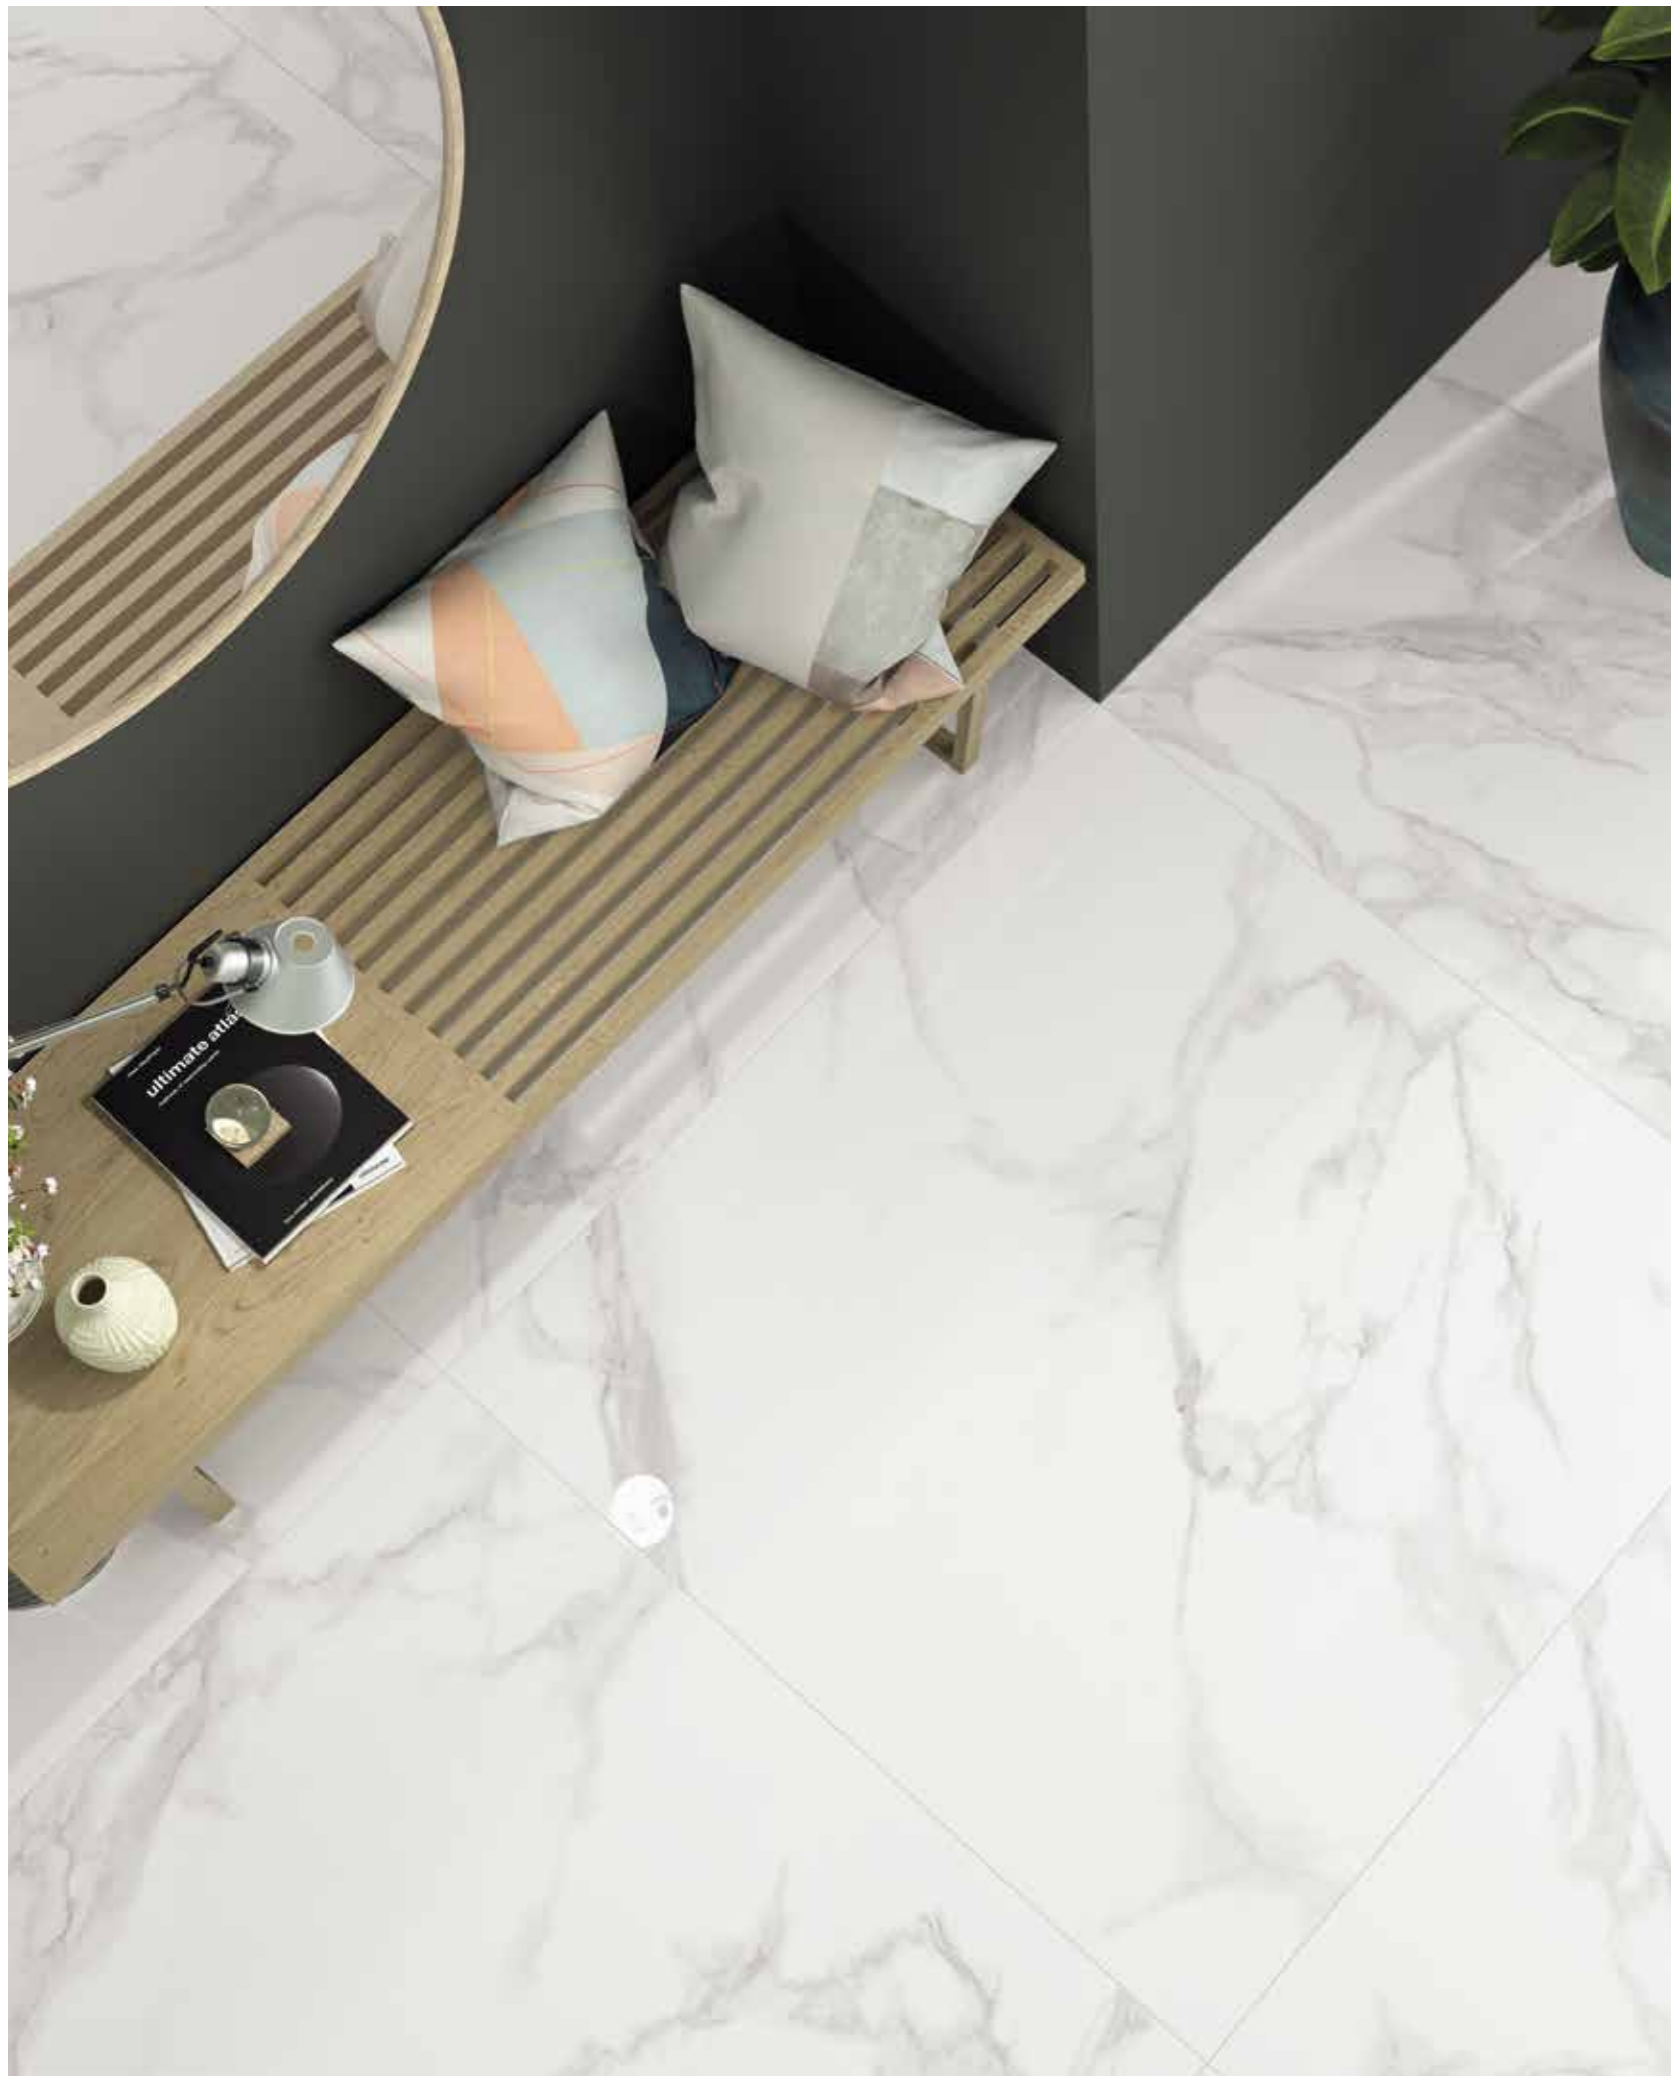

ASTRA · PURITY WHITE PUL. RECT. 120X120CM · 47"X47"