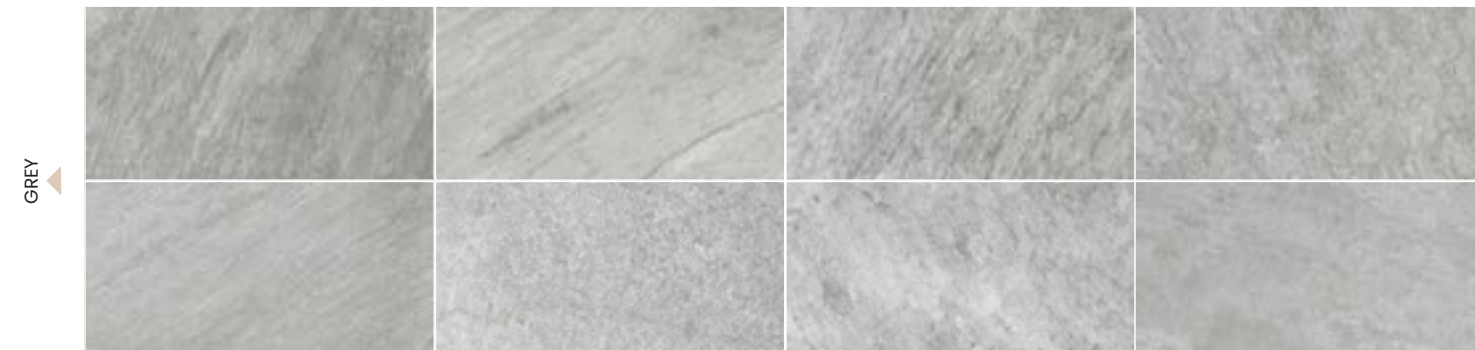

B112 Quartzite Pearl Matt 90x90 Rect. 2CM
 B112 Quartzite Grey Matt 90x90 Rect. 2CM
 B112 Quartzite Multicolor Matt 90x90 Rect. 2CM

B113 Tyndall Mix Rockley 17x52

B27 Quartzite Pearl Matt 29,5x59,5 Rect.
 B27 Quartzite Grey Matt 29,5x59,5 Rect.
 B27 Quartzite Multicolor Matt 29,5x59,5 Rect.