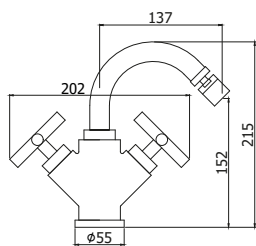

◎ QTV 078-077CR

Monoforo lavabo con/senza scarico
One-hole wash basin mixer with/without pop up waste

◎ QTV 119-118CR

Batteria bidet con bocca erogazione, con/senza scarico
Three-hole bidet mixer with spout, with/without pop up waste

◎ QTV 116CR

Batteria bidet
Three-hole bidet mixer

© QTV 138-137CR

Monoforo bidet con/*senza* scarico

One-hole bidet mixer with/without pop up waste

© QTV 013CR

Miscelatore termostatico incasso doccia

Concealed thermostatic shower mixer