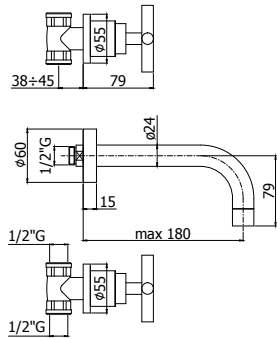

© QTV 077CR

◎ QTV 003-008CR

Batteria lavabo incasso con bocca a muro 175 e 245 mm
Three-hole concealed wash basin mixer with wall spout 175 and 245 mm

◎ QTV 022-023CR

Gruppo vasca con/senza set doccia
Bath-shower mixer with/without shower set