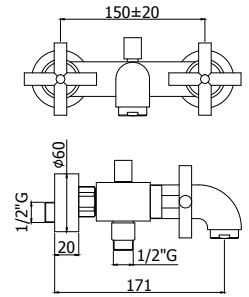

© QTV 077CR

◎ QTV 003-008CR

Batteria lavabo incasso con bocca a muro 175 e 245 mm
Three-hole concealed wash basin mixer with wall spout 175 and 245 mm

◎ QTV 022-023CR

Gruppo vasca con/senza set doccia
Bath-shower mixer with/without shower set