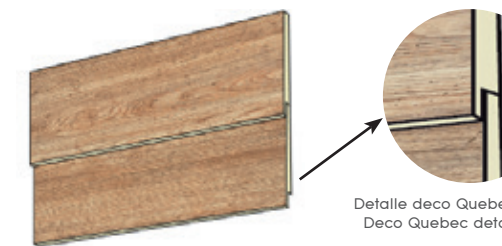

GF-20096

Deco Quebec Natural
20.2x66.2 / 8"x26"

GF-20096

Deco Quebec Gris
20.2x66.2 / 8"x26"

GF-20096

Deco Quebec Nogal
20.2x66.2 / 8"x26"

Detalle deco Quebec
Deco Quebec detail