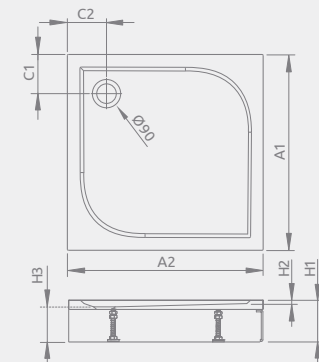

DELOS C + panel	A1	A2	C1	C2	H1	H2	H3
800x800	800	800	180	180	145	12	94
900x900	900	900	180	180	150	12	94
1000x1000	1000	1000	180	180	155	12	94