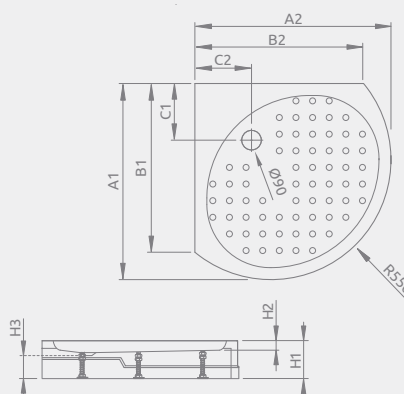

RODOS B Compact	A1	A2	B1	B2	C1	C2	H1	H2	H3
910x910	910	910	780	780	270	270	165	20	90

Dimensions / Maße / Габаритные размеры	Art. No. / Art. Nr. / № арт.
900x900x165	4D99155-03