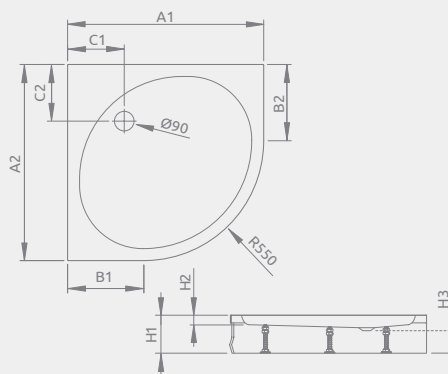

PATMOS A	A1	A2	B1	B2	C1	C2	H1	H2	H3
800x800	800	800	250	250	220	220	160	20	80
900x900	900	900	350	350	220	220	160	20	80
1000x1000	1000	1000	450	450	260	260	160	20	80

Dimensions / Maße / Габаритные размеры	Art. No. / Art. Nr. / № арт.
800x800x160	4S88155-03
900x900x160	4S99155-03
1000x1000x160	4S11155-03