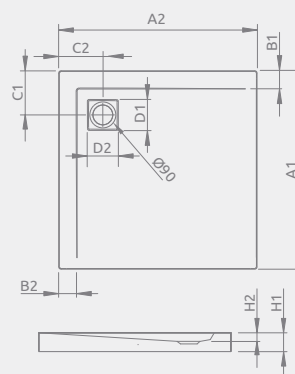

ARGOS C	A1	A2	B1	B2	C1	C2	D1	D2	H1	H2
800x800	800	800	80	80	200	200	135	135	55	20
900x900	900	900	80	80	200	200	135	135	55	20
1000x1000	1000	1000	80	80	200	200	135	135	55	20

Dimensions / Maße / Габаритные размеры	Art. No. / Art. Nr. / № арт.
800x800x55	4AC88-01
900x900x55	4AC99-01
1000x1000x55	4AC1010-01