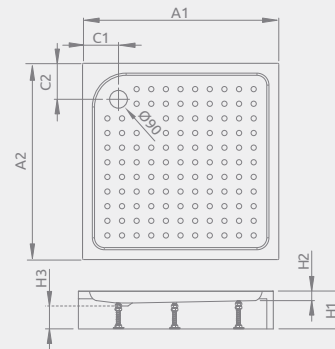

RODOS C	A1	A2	C1	C2	H1	H2	H3
800x800	800	800	165	165	160	30	90
900x900	900	900	210	210	160	30	90

Dimensions / Maße / Габаритные размеры	Art. No. / Art. Nr. / № арт.
800x800x160	4K88155-04
900x900x160	4K99155-04