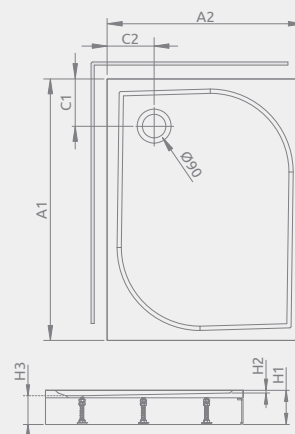

DELOS D

with front panel, mit Schürze,
с съемной панелью

Shower tray with a removable panel, siphon outlet $\varnothing$ 90 mm, installing legs included, recommended siphons TB90, TB21, R500, 690. Drawing shows right version of shower tray.

Abnehmbare Schürze, Ablaufloch $\varnothing$ 90 mm, Lieferung incl. Fußgestell, empfohlene Siphons TB90, TB21, R500, 690. Zeichnung stellt rechte Variante der Duschwanne dar.

Акриловый поддон с съемной панелью, отверстие под сифон $\varnothing$ 90 мм, ножки в комплекте, рекомендуемые сифоны TB90, TB21, R500, 690. На рисунке представлена правая версия поддона.

Delos D + panel	A1	A2	C1	C2	H1	H2	H3
800x750	800	750	180	180	145	15	94
900x750	900	750	180	180	145	15	94
1000x750	1000	750	180	180	155	15	94