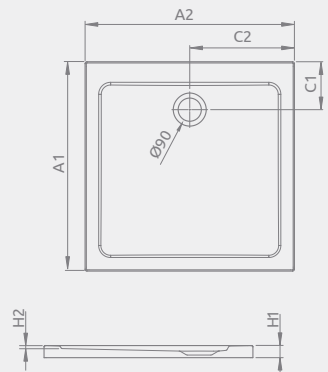

New

Anti-slip surface
Anti-Rutsch- Oberfläche
Антискользящая поверхность.

Dimensions / Maße / Габаритные размеры	Art. No. / Art. Nr. / № арт.
800x800x32	M3ZNC8080-06
900x900x32	M3ZNC9090-06

ZANTOS C

To be installed on floor (without legs), siphon outlet $\varnothing$ 90 mm, recommended siphons TB90, TB21, R500, R 400SLIM.

Zur Montage direkt auf den Boden, Ablaufloch $\varnothing$ 90 mm, empfohlene Siphone TB90, TB21, R500, R 400SLIM.

Низкий поддон, комплект ножек приобретается отдельно, отверстие под сифон $\varnothing$ 90мм. Рекомендуемые сифоны: TB90, TB21, R500 или R400 Slim.

ZANTOS C	A1	A2	C1	C2	H1	H2
800x800	800	800	400	200	32	10
900x900	900	900	450	200	32	10

The legs must be ordered separately.

Fußgestell separat zu bestellen.

Ножки приобретаются отдельно.

Art. No. / Art. Nr. / № арт.	Tray dimensions / Maße der Duschwanne / Ножки для поддона размером:
NB003-M5	800x800
NB003-M8	900x900

GIAROS C

To be installed on floor, siphon outlet $\varnothing$ 50 mm, recommended siphon 5SL1.

Zur Montage direkt auf den Boden, Ablaufloch $\varnothing$ 50 mm, empfohlene Siphon 5SL1.

Поддон для монтажа непосредственно на пол, комплект ножек приобретается отдельно отверстие под сифон $\varnothing$ 50 мм, рекомендуемый сифон 5SL1.

GIAROS C	A1	A2	B1	C1	C2	H1	H2
900x900	900	900	100	70	450	40	18
1000x1000	1000	1000	100	70	500	40	18

The legs must be ordered separately.

Fußgestell separat zu bestellen.

Ножки приобретаются отдельно.

Art. No. / Art. Nr. / № арт.	Tray dimensions / Maße der Duschwanne / Ножки для поддона размером:
NB003-M8	all dimensions, alle Maße, любой размер

Dimensions / Maße / Габаритные размеры	Art. No. / Art. Nr. / № арт.
900x900x40	MKGC9090-03
1000x1000x40	M3GRC1010

New

DOROS PLUS C