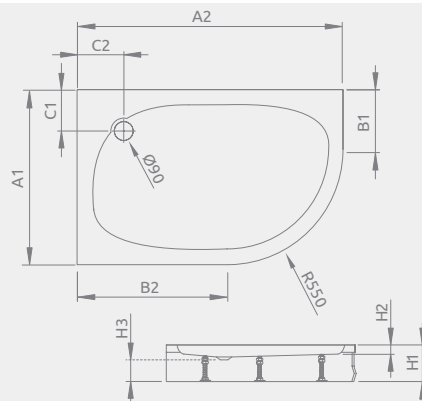

PATMOS E	A1	A2	B1	B2	C1	C2	H1	H2	H3
1000x800	800	1000	250	450	260	260	160	20	80
1200x900	900	1200	350	650	290	290	160	20	80

LAROS E Compact

Shower tray with an integrated panel, siphon outlet $\varnothing$ 90 mm, installing legs included, recommended siphons TB 90, TB21, R500, 690. Drawing shows right version of shower tray.

Integrierte Schürze, Ablaufloch $\varnothing$ 90 mm, Lieferung incl. Fußgestell, empfohlene Siphons TB90, TB21, R500, 690. Zeichnung stellt rechte Variante der Duschwanne dar.

Цельнолитой поддон, отверстие под сифон $\varnothing$ 90 мм, ножки в комплекте, рекомендуемые сифоны TB 90, TB21, R500, 690. На рисунке представлена правая версия поддона.