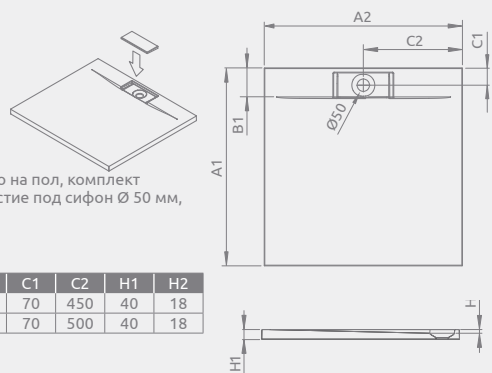

New

Anti-slip surface
Anti-Rutsch- Oberfläche
Антискользящая поверхность.

Dimensions / Maße / Габаритные размеры	Art. No. / Art. Nr. / № арт.
800x800x32	M3ZNC8080-06
900x900x32	M3ZNC9090-06

ZANTOS C

To be installed on floor (without legs), siphon outlet $\varnothing$ 90 mm, recommended siphons TB90, TB21, R500, R 400SLIM.

Zur Montage direkt auf den Boden, Ablaufloch $\varnothing$ 90 mm, empfohlene Siphone TB90, TB21, R500, R 400SLIM.

Низкий поддон, комплект ножек приобретается отдельно, отверстие под сифон $\varnothing$ 90мм. Рекомендуемые сифоны: TB90, TB21, R500 или R400 Slim.

ZANTOS C	A1	A2	C1	C2	H1	H2
800x800	800	800	400	200	32	10
900x900	900	900	450	200	32	10

The legs must be ordered separately.

Fußgestell separat zu bestellen.

Ножки приобретаются отдельно.

Art. No. / Art. Nr. / № арт.	Tray dimensions / Maße der Duschwanne / Ножки для поддона размером:
NB003-M5	800x800
NB003-M8	900x900

GIAROS C

To be installed on floor, siphon outlet $\varnothing$ 50 mm, recommended siphon 5SL1.

Zur Montage direkt auf den Boden, Ablaufloch $\varnothing$ 50 mm, empfohlene Siphon 5SL1.

Поддон для монтажа непосредственно на пол, комплект ножек приобретается отдельно отверстие под сифон $\varnothing$ 50 мм, рекомендуемый сифон 5SL1.

GIAROS C	A1	A2	B1	C1	C2	H1	H2
900x900	900	900	100	70	450	40	18
1000x1000	1000	1000	100	70	500	40	18

The legs must be ordered separately.

Fußgestell separat zu bestellen.

Ножки приобретаются отдельно.

Art. No. / Art. Nr. / № арт.	Tray dimensions / Maße der Duschwanne / Ножки для поддона размером:
NB003-M8	all dimensions, alle Maße, любой размер

Dimensions / Maße / Габаритные размеры	Art. No. / Art. Nr. / № арт.
900x900x40	MKGC9090-03
1000x1000x40	M3GRC1010

New

DOROS PLUS C