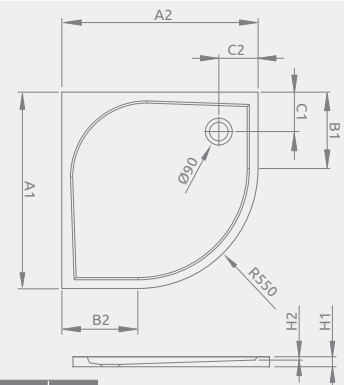

DELOS A

To be installed on floor (without legs), siphon outlet $\varnothing$ 90 mm, recommended siphons TB90, TB21, R500, R 400SLIM.

Zur Montage direkt auf den Boden, Ablaufloch $\varnothing$ 90 mm, empfohlene Siphone TB90, TB21, R500, R 400SLIM.

Поддон для монтажа непосредственно на пол (необходимо приклеить на раствор или пену с низким коэффициентом расширения), отверстие под сифон $\varnothing$ 90 мм, рекомендуемые сифоны TB90, TB21, R500, R 400SLIM.

DELOS A	A1	A2	B1	B2	C1	C2	H1	H2
800x800	800	800	250	250	180	180	45	12
850x850	850	850	300	300	180	180	45	12
900x900	900	900	350	350	180	180	45	12
1000x1000	1000	1000	450	450	180	180	50	12