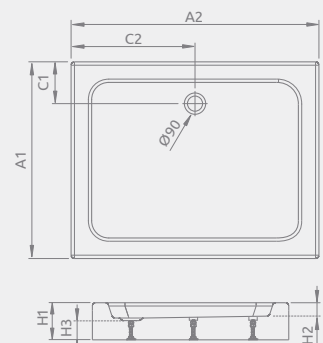

LAROS D Compact

Shower tray with an integrated panel, siphon outlet $\varnothing$ 90 mm, installing legs included, recommended siphons TB 90, TB21, R500, 690.

Integrierte Schürze, Ablaufloch $\varnothing$ 90 mm, Lieferung incl. Fußgestell, empfohlene Siphons TB90, TB21, R500, 690.

Цельнолитой поддон, отверстие под сифон $\varnothing$ 90 мм, ножки в комплекте, рекомендуемые сифоны TB 90, TB21, R500, 690.

Laros D	A1	A2	C1	C2	H1	H2	H3
900x800	800	900	190	450	170	55	90
1000x800	800	1000	190	500	170	55	90
1200x800	800	1200	190	500	170	55	90
1000x900	900	1000	190	600	170	55	90
1200x900	900	1200	190	600	170	55	90