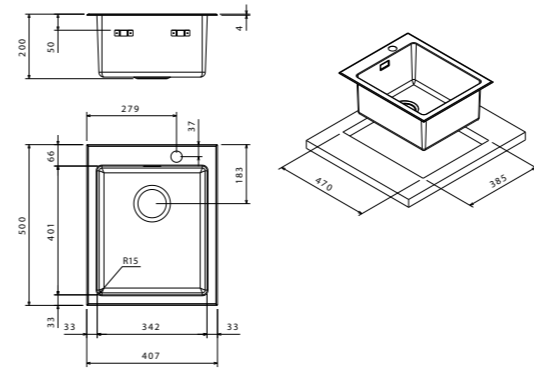

They give elegance and modernity to the kitchen according to the latest market trends.

EAPELL

Radius

lavello: LNR711BC
miscelatore: AP7730CR

- size 407x500 mm
- drain hole 3,5"
- cut-out  385x470 mm
- base  450 mm
- depth  200 mm
- fitting  4 mm
- finish/finitura  brushed/spazzolato

 brushed/spazzolato

accessories

- included **1**
- extra **2 3**

code
drainer right or left /
gocciolatoio destro o sinistro

LNR34IBC

 packed in boxes:
550 x 550 x 310 mm - 5,611Kg

- size 567x500 mm
- drain hole 3,5"
- cut-out  545x470 mm
- base  600 mm
- depth  200 mm
- fitting  4 mm
- finish/finitura  brushed/spazzolato

 brushed/spazzolato

included **1**

- extra **2 3**

LNR50IBC

 packed in boxes:
645 x 577 x 285 mm - 6,9 Kg

- size 775x500 mm
- drain hole 3,5"
- cut-out  750x470 mm
- base  800 mm
- depth  200 mm
- fitting  4 mm
- finish/finitura  brushed/spazzolato

code
drainer right or left /
gocciolatoio destro o sinistro

- size 407x466 mm
- drain hole 3,5"
- cut-out  385x445 mm
- base  450 mm
- depth  200 mm
- fitting  4 mm
- finish/finitura  brushed/spazzolato