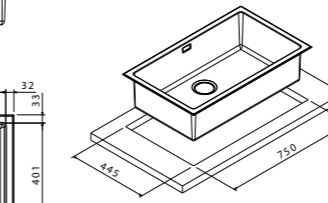

code
drainer right or left /
gocciolatoio destro o sinistro

- size 407x466 mm
- drain hole 3,5"
- cut-out  385x445 mm
- base  450 mm
- depth  200 mm
- fitting  4 mm
- finish/finitura  brushed/spazzolato

 brushed/spazzolato

extra **1** **2** **3**

LNR34SFR

 packed in boxes:
570 x 550 x 300 mm - 6,48 Kg

- size 567x466 mm
- drain hole 3,5"
- cut-out  545x445 mm
- base  600 mm
- depth  200 mm
- fitting  4 mm
- finish/finitura  brushed/spazzolato

 brushed/spazzolato

extra **1** **2** **3**

LNR50SFR

 packed in boxes:
640 x 580 x 300 mm - 7,75 Kg

- size 775x466 mm
- drain hole 3,5"
- cut-out  750x445 mm
- base  800 mm
- depth  200 mm
- fitting  4 mm
- finish/finitura  brushed/spazzolato

 brushed/spazzolato

extra **1** **2** **3**

LNR71SFR

 packed in boxes:
860 x 540 x 300 mm - 9 Kg

mixers

accessories

APF3227CR

APF7107CR