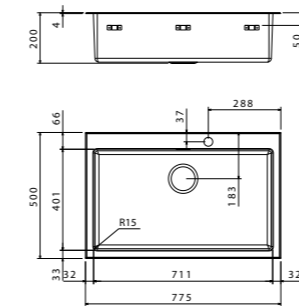

 brushed/spazzolato

accessories

- included **1**
- extra **2 3**

code
drainer right or left /
gocciolatoio destro o sinistro

LNR34IBC

 packed in boxes:
550 x 550 x 310 mm - 5,611Kg

- size 567x500 mm
- drain hole 3,5"
- cut-out  545x470 mm
- base  600 mm
- depth  200 mm
- fitting  4 mm
- finish/finitura  brushed/spazzolato

 brushed/spazzolato

included **1**

- extra **2 3**

LNR50IBC

 packed in boxes:
645 x 577 x 285 mm - 6,9 Kg

- size 775x500 mm
- drain hole 3,5"
- cut-out  750x470 mm
- base  800 mm
- depth  200 mm
- fitting  4 mm
- finish/finitura  brushed/spazzolato

code
drainer right or left /
gocciolatoio destro o sinistro

- size 407x466 mm
- drain hole 3,5"
- cut-out  385x445 mm
- base  450 mm
- depth  200 mm
- fitting  4 mm
- finish/finitura  brushed/spazzolato

 brushed/spazzolato

extra **1** **2** **3**

LNR34SFR

 packed in boxes:
570 x 550 x 300 mm - 6,48 Kg

- size 567x466 mm
- drain hole 3,5"
- cut-out  545x445 mm
- base  600 mm
- depth  200 mm
- fitting  4 mm
- finish/finitura  brushed/spazzolato