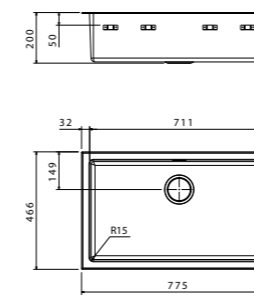

 brushed/spazzolato

included **1**

- extra **2 3**

LNR50IBC

 packed in boxes:
645 x 577 x 285 mm - 6,9 Kg

- size 775x500 mm
- drain hole 3,5"
- cut-out  750x470 mm
- base  800 mm
- depth  200 mm
- fitting  4 mm
- finish/finitura  brushed/spazzolato

code
drainer right or left /
gocciolatoio destro o sinistro

- size 407x466 mm
- drain hole 3,5"
- cut-out  385x445 mm
- base  450 mm
- depth  200 mm
- fitting  4 mm
- finish/finitura  brushed/spazzolato

 brushed/spazzolato

extra **1** **2** **3**

LNR34SFR

 packed in boxes:
570 x 550 x 300 mm - 6,48 Kg

- size 567x466 mm
- drain hole 3,5"
- cut-out  545x445 mm
- base  600 mm
- depth  200 mm
- fitting  4 mm
- finish/finitura  brushed/spazzolato

 brushed/spazzolato

extra **1** **2** **3**

LNR50SFR

 packed in boxes:
640 x 580 x 300 mm - 7,75 Kg

- size 775x466 mm
- drain hole 3,5"
- cut-out  750x445 mm
- base  800 mm
- depth  200 mm
- fitting  4 mm
- finish/finitura  brushed/spazzolato