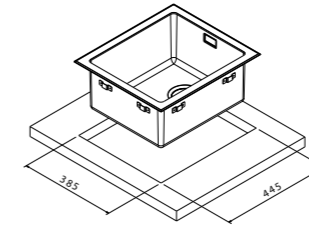

 brushed/spazzolato

included **1**

- extra **2 3**

LNR50IBC

 packed in boxes:
645 x 577 x 285 mm - 6,9 Kg

- size 775x500 mm
- drain hole 3,5"
- cut-out  750x470 mm
- base  800 mm
- depth  200 mm
- fitting  4 mm
- finish/finitura  brushed/spazzolato

code
drainer right or left /
gocciolatoio destro o sinistro

- size 407x466 mm
- drain hole 3,5"
- cut-out  385x445 mm
- base  450 mm
- depth  200 mm
- fitting  4 mm
- finish/finitura  brushed/spazzolato

 brushed/spazzolato

extra **1** **2** **3**

LNR34SFR

 packed in boxes:
570 x 550 x 300 mm - 6,48 Kg

- size 567x466 mm
- drain hole 3,5"
- cut-out  545x445 mm
- base  600 mm
- depth  200 mm
- fitting  4 mm
- finish/finitura  brushed/spazzolato

 brushed/spazzolato

extra **1** **2** **3**

LNR50SFR

 packed in boxes:
640 x 580 x 300 mm - 7,75 Kg

- size 775x466 mm
- drain hole 3,5"
- cut-out  750x445 mm
- base  800 mm
- depth  200 mm
- fitting  4 mm
- finish/finitura  brushed/spazzolato