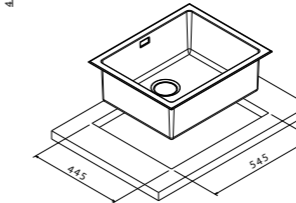

 brushed/spazzolato

included **1**

- extra **2 3**

LNR50IBC

 packed in boxes:
645 x 577 x 285 mm - 6,9 Kg

- size 775x500 mm
- drain hole 3,5"
- cut-out  750x470 mm
- base  800 mm
- depth  200 mm
- fitting  4 mm
- finish/finitura  brushed/spazzolato

code
drainer right or left /
gocciolatoio destro o sinistro

- size 407x466 mm
- drain hole 3,5"
- cut-out  385x445 mm
- base  450 mm
- depth  200 mm
- fitting  4 mm
- finish/finitura  brushed/spazzolato

 brushed/spazzolato

extra **1** **2** **3**

LNR34SFR

 packed in boxes:
570 x 550 x 300 mm - 6,48 Kg

- size 567x466 mm
- drain hole 3,5"
- cut-out  545x445 mm
- base  600 mm
- depth  200 mm
- fitting  4 mm
- finish/finitura  brushed/spazzolato

 brushed/spazzolato

extra **1** **2** **3**

LNR50SFR

 packed in boxes:
640 x 580 x 300 mm - 7,75 Kg

- size 775x466 mm
- drain hole 3,5"
- cut-out  750x445 mm
- base  800 mm
- depth  200 mm
- fitting  4 mm
- finish/finitura  brushed/spazzolato