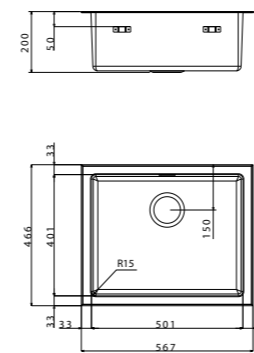

 brushed/spazzolato

included **1**

- extra **2 3**

LNR50IBC

 packed in boxes:
645 x 577 x 285 mm - 6,9 Kg

- size 775x500 mm
- drain hole 3,5"
- cut-out  750x470 mm
- base  800 mm
- depth  200 mm
- fitting  4 mm
- finish/finitura  brushed/spazzolato

code
drainer right or left /
gocciolatoio destro o sinistro

- size 407x466 mm
- drain hole 3,5"
- cut-out  385x445 mm
- base  450 mm
- depth  200 mm
- fitting  4 mm
- finish/finitura  brushed/spazzolato

 brushed/spazzolato

extra **1** **2** **3**

LNR34SFR

 packed in boxes:
570 x 550 x 300 mm - 6,48 Kg

- size 567x466 mm
- drain hole 3,5"
- cut-out  545x445 mm
- base  600 mm
- depth  200 mm
- fitting  4 mm
- finish/finitura  brushed/spazzolato

 brushed/spazzolato

extra **1** **2** **3**

LNR50SFR

 packed in boxes:
640 x 580 x 300 mm - 7,75 Kg

- size 775x466 mm
- drain hole 3,5"
- cut-out  750x445 mm
- base  800 mm
- depth  200 mm
- fitting  4 mm
- finish/finitura  brushed/spazzolato