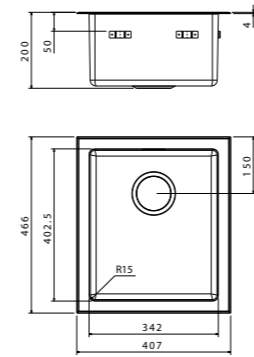

 brushed/spazzolato

accessories

- included **1**
- extra **2 3**

code
drainer right or left /
gocciolatoio destro o sinistro

LNR34IBC

 packed in boxes:
550 x 550 x 310 mm - 5,611Kg

- size 567x500 mm
- drain hole 3,5"
- cut-out  545x470 mm
- base  600 mm
- depth  200 mm
- fitting  4 mm
- finish/finitura  brushed/spazzolato

 brushed/spazzolato

included **1**

- extra **2 3**

LNR50IBC

 packed in boxes:
645 x 577 x 285 mm - 6,9 Kg

- size 775x500 mm
- drain hole 3,5"
- cut-out  750x470 mm
- base  800 mm
- depth  200 mm
- fitting  4 mm
- finish/finitura  brushed/spazzolato

code
drainer right or left /
gocciolatoio destro o sinistro

- size 407x466 mm
- drain hole 3,5"
- cut-out  385x445 mm
- base  450 mm
- depth  200 mm
- fitting  4 mm
- finish/finitura  brushed/spazzolato

 brushed/spazzolato

extra **1** **2** **3**

LNR34SFR

 packed in boxes:
570 x 550 x 300 mm - 6,48 Kg

- size 567x466 mm
- drain hole 3,5"
- cut-out  545x445 mm
- base  600 mm
- depth  200 mm
- fitting  4 mm
- finish/finitura  brushed/spazzolato