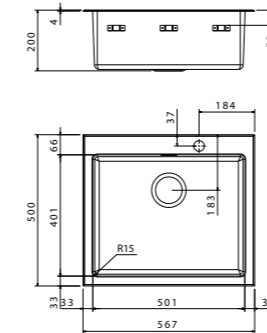

 brushed/spazzolato

accessories

- included **1**
- extra **2 3**

code
drainer right or left /
gocciolatoio destro o sinistro

LNR34IBC

 packed in boxes:
550 x 550 x 310 mm - 5,611Kg

- size 567x500 mm
- drain hole 3,5"
- cut-out  545x470 mm
- base  600 mm
- depth  200 mm
- fitting  4 mm
- finish/finitura  brushed/spazzolato

 brushed/spazzolato

included **1**

- extra **2 3**

LNR50IBC

 packed in boxes:
645 x 577 x 285 mm - 6,9 Kg

- size 775x500 mm
- drain hole 3,5"
- cut-out  750x470 mm
- base  800 mm
- depth  200 mm
- fitting  4 mm
- finish/finitura  brushed/spazzolato

code
drainer right or left /
gocciolatoio destro o sinistro

- size 407x466 mm
- drain hole 3,5"
- cut-out  385x445 mm
- base  450 mm
- depth  200 mm
- fitting  4 mm
- finish/finitura  brushed/spazzolato

 brushed/spazzolato

extra **1** **2** **3**

LNR34SFR

 packed in boxes:
570 x 550 x 300 mm - 6,48 Kg

- size 567x466 mm
- drain hole 3,5"
- cut-out  545x445 mm
- base  600 mm
- depth  200 mm
- fitting  4 mm
- finish/finitura  brushed/spazzolato