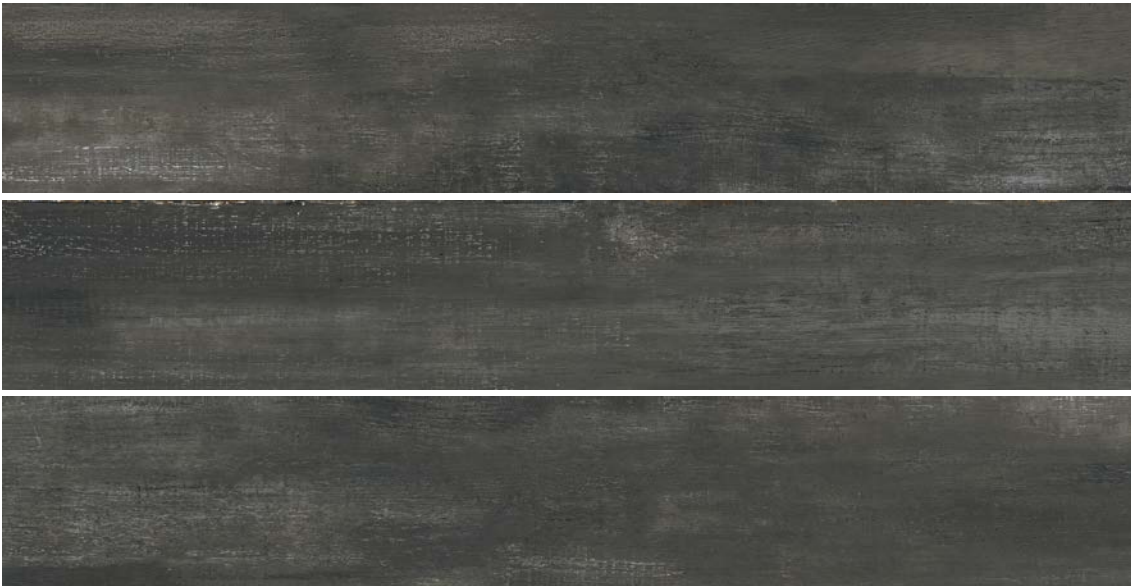

625

RFDC128R Rafters Beige Chevron Rett. 60x120 24"x47,2"

627

RAFTERS

Dark

RF12277 Rafters Soft Dark 20x120 8"x47,2"

625

RF12270 Rafters Dark 20x120 8"x47,2"