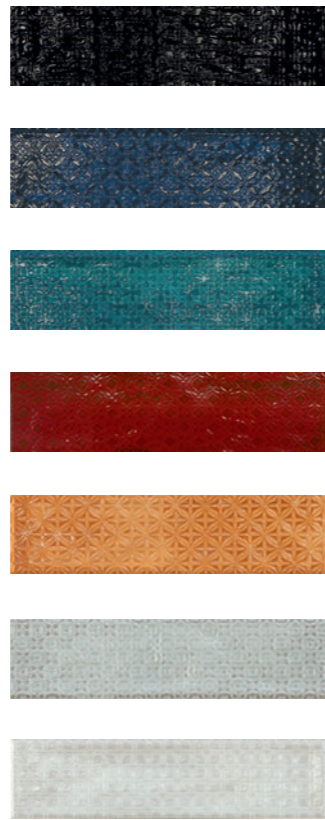

DEC. RAIN | 13x15 | 5.11" x 5.9"

DEC. RAIN | 7,5x30 | 2.95" x 11.81"