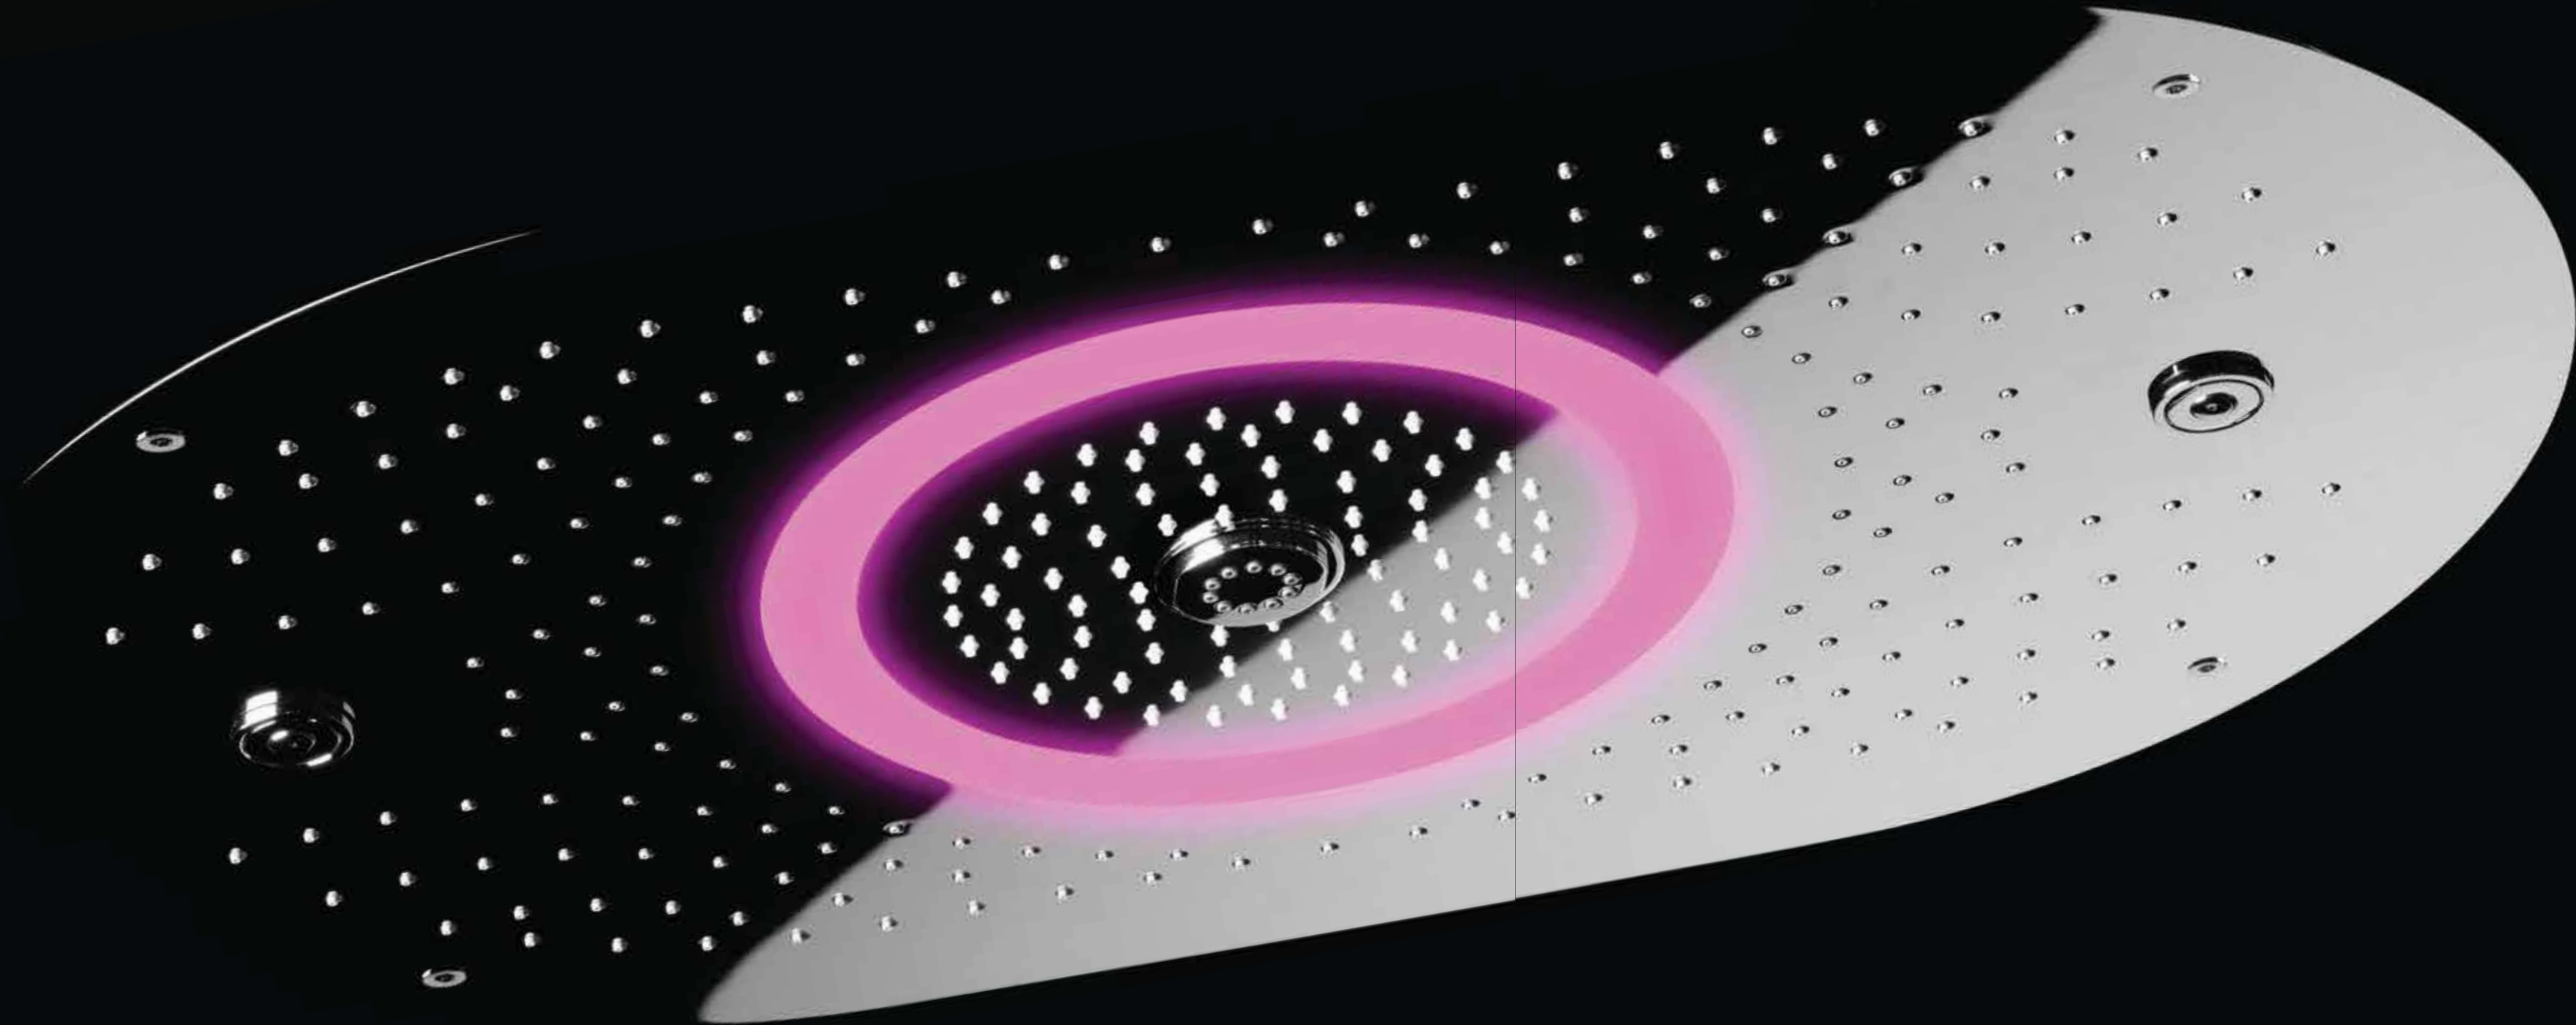

## Rainjoy+

Oval | Square

Featuring clean, aesthetic lines and an unobtrusive design, both models of Rainjoy+ Shower use a larger-than-life size to envelop you with sensations that aim to relax the muscles, restore calmness and repair the damage caused by daily life's stresses and strains. And leave you feeling revived, recharged and rejuvenated.

## Rain

Welcome the emptying of the clouds with arms wide open.

The Rain mode lets you enjoy an extra-large, overhead shower zone for a complete body bath. With pearls of water streaming from every jet on the large showerhead, the Rain mode's generous coverage is as rejuvenating as the monsoon's first downpour.

## Massage

The joy of pulsating aquapressure.

The massage mode uses a special revolving nozzle that sends out water in intermittent pulses. Spinning, spiral columns of water land on the body milliseconds apart to create a drumming effect on the skin and muscles. This promotes blood flow, and the invigorating pressure relaxes and revives the body like only a massage can.

## Chromotherapy

rainjoy+ also features Chromotherapy lights controlled by a waterproof, cordless remote to let you pick a relaxing colour or switch to an energising, pulsating, multi-colour experience.