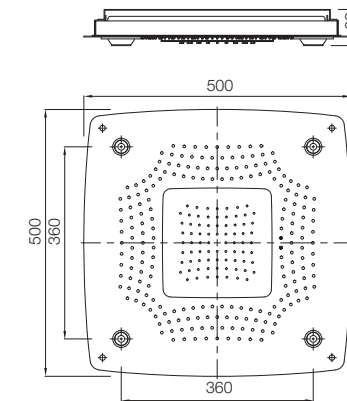

OSA-70021iV6

"Rainjoy+ Shower 500X500mm AISI 304 stainless steel in polished finish with RGB LED lights remote control & with installation kit for false ceiling

- Chromotherapy (RGB): LED x 0.23W with i2V Power Supply (SMPS) Including Controller; connecting to AC 100-240V, 50-60Hz
- 4-functions:
- Rain • Intense • Bold Massage • 4X Mist (Compatible with iV6)"

flow rate: Rain-51.13, Intense-25.62, Bold Massage-17.68 & 4x Mist-5.30 l/min*