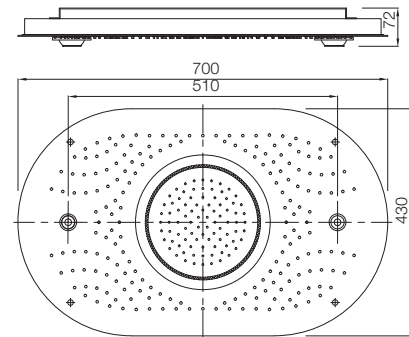

OSA-70023

"Rainjoy+ Shower 704X434mm AISI 304 stainless steel in polished finish with RGB LED lights remote control & with installation kit for false ceiling

- Chromotherapy (RGB): LED x 0.23W with i2V Power Supply (SMPS) Including Controller; connecting to AC 100-240V, 50-60Hz
- 4-functions:
- Rain • Intense • Bold Massage • 2 X Mist "

OSA-70023iV6

"Rainjoy+ Shower 704X434mm AISI 304 stainless steel in polished finish with RGB LED lights remote control & with installation kit for false ceiling

- Chromo therapy (RGB): LED x 0.23W with i2V Power Supply (SMPS) Including Controller; connecting to AC 100-240V, 50-60Hz
- 4-functions:
- Rain • Intense • Bold Massage • 2X Mist (Compatible with iV6)"

flow rate: Rain-51.86, Intense-25.51, Bold Massage-14.90 & 2x Mist-4.48 l/min*