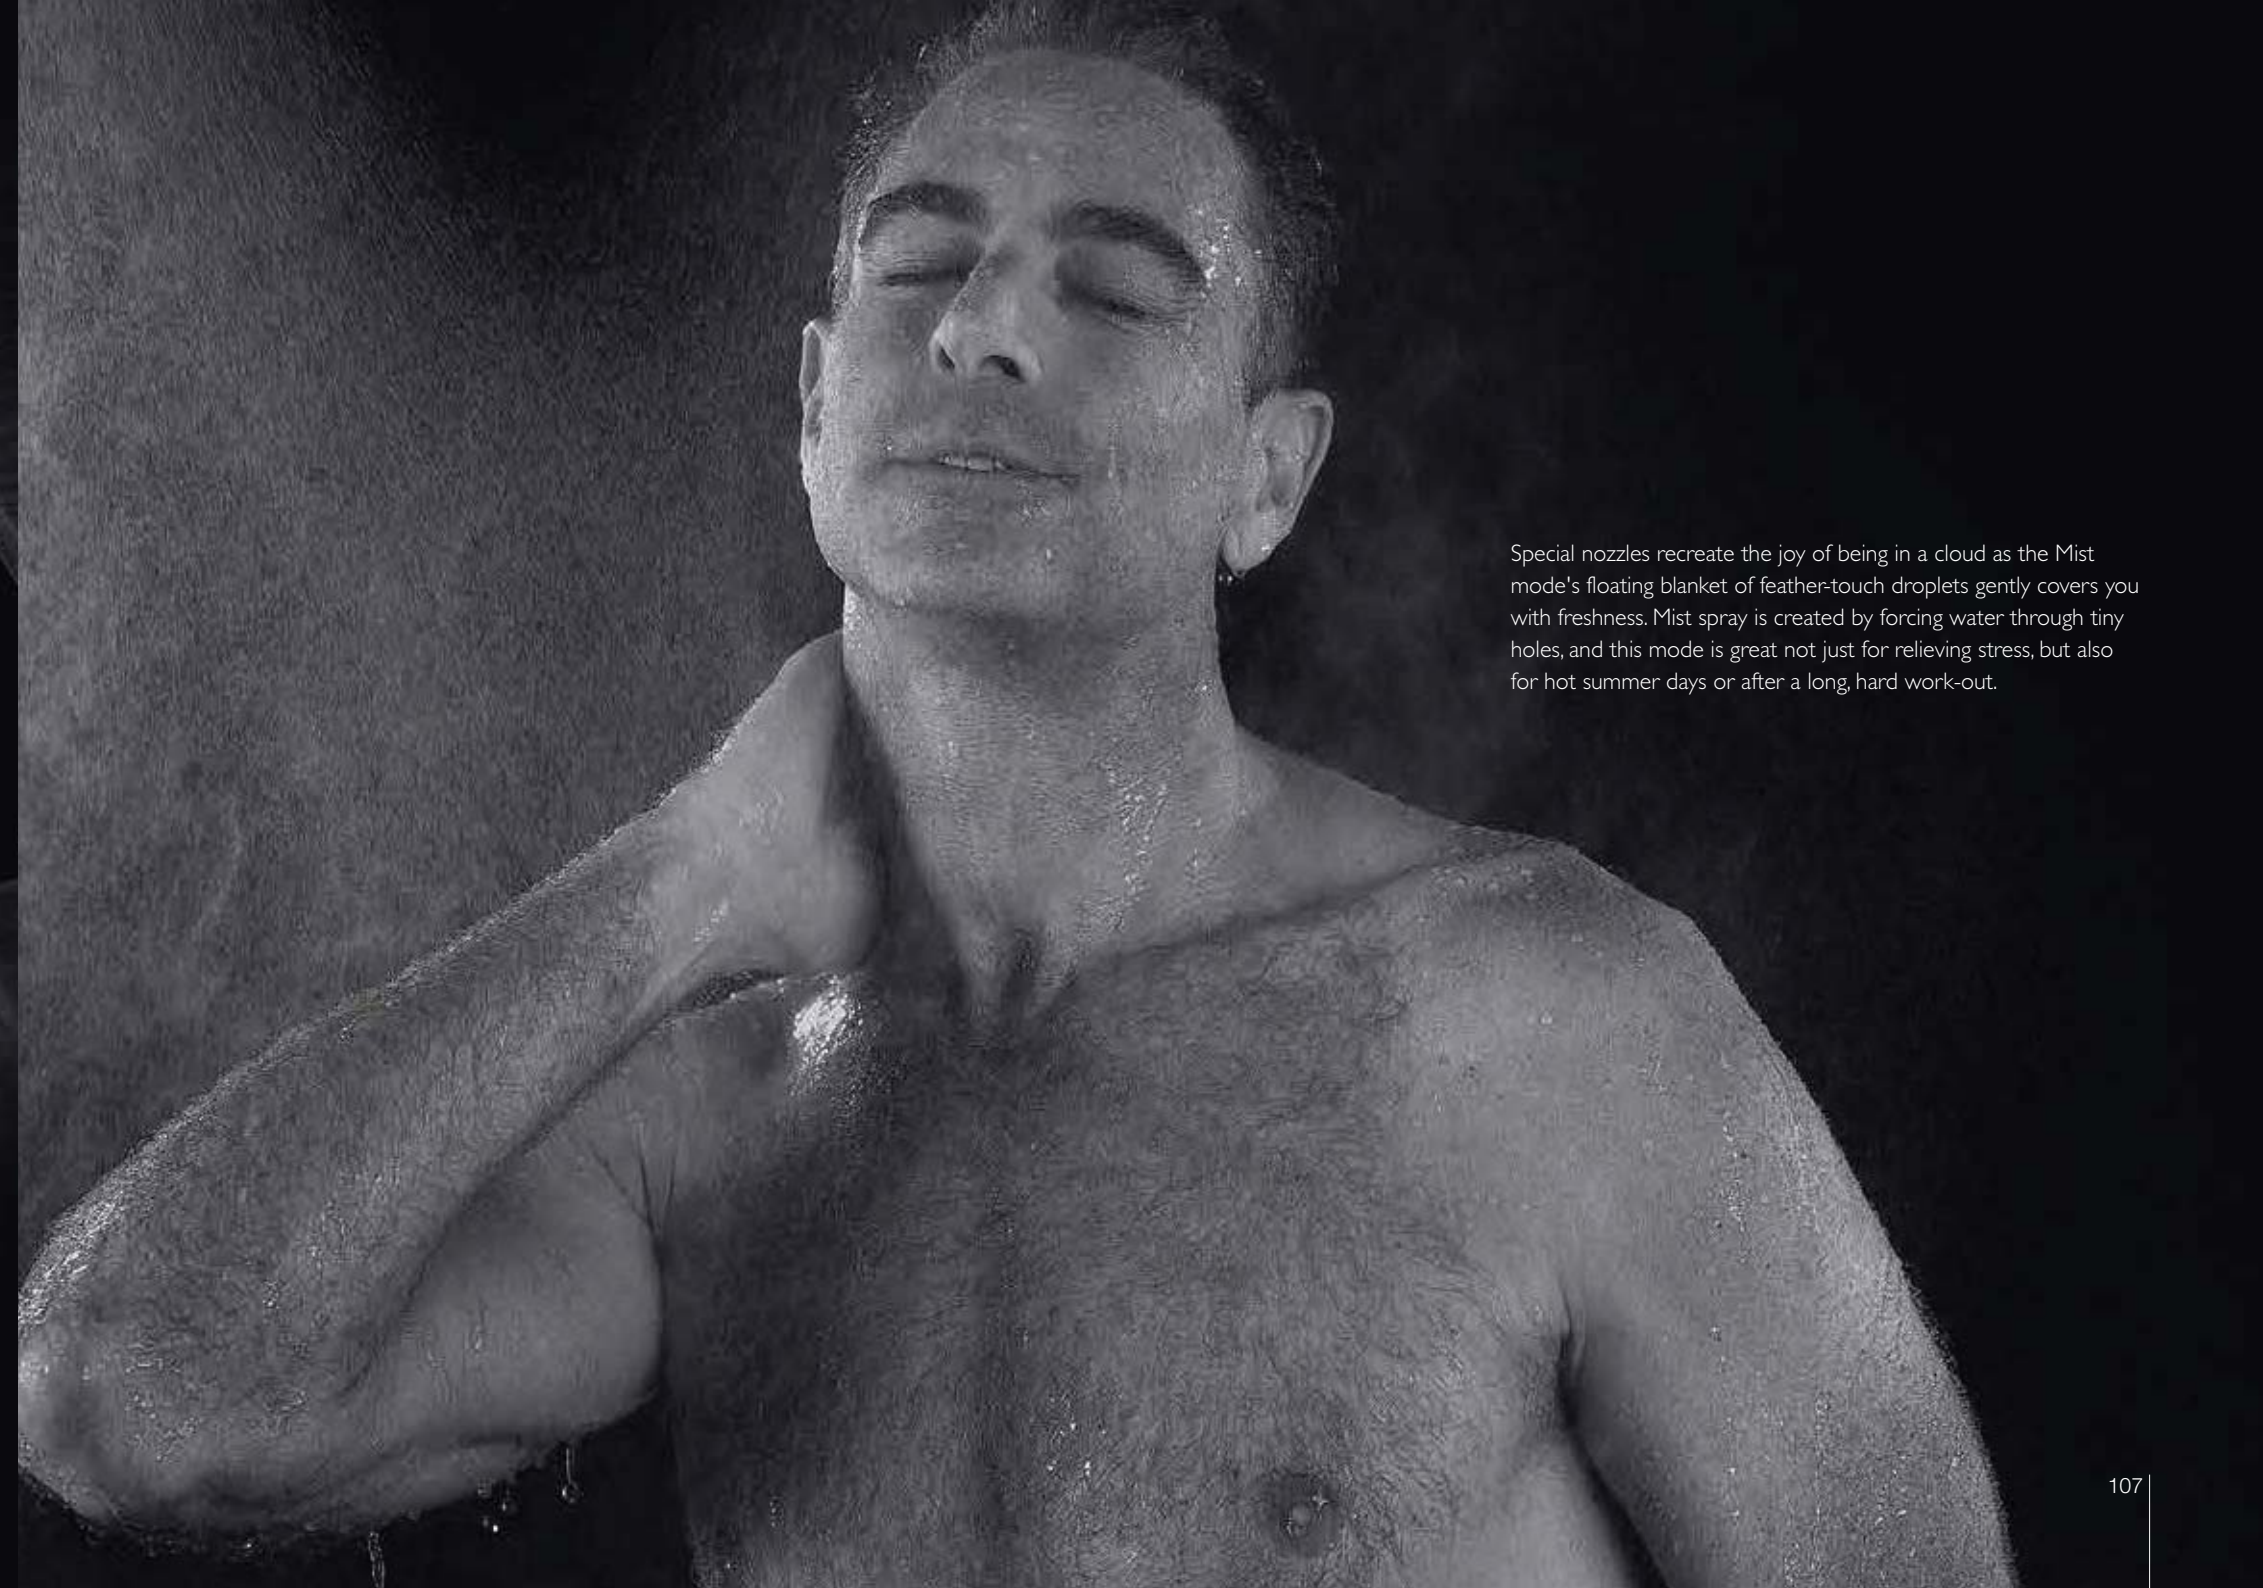

Special nozzles recreate the joy of being in a cloud as the Mist mode's floating blanket of feather-touch droplets gently covers you with freshness. Mist spray is created by forcing water through tiny holes, and this mode is great not just for relieving stress, but also for hot summer days or after a long, hard work-out.