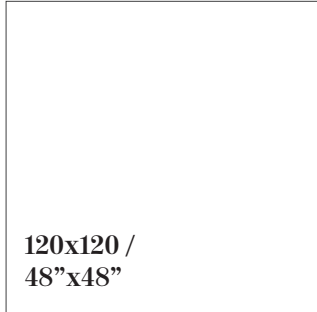

RAVENA

POLISHED PORCELAIN

Sizes / Formatos

POLISHED RECTIFIED

All mosaics
Todos los mosaicos

Ravena Blanco
120x120 /
48"x48"

Ravena Blanco
120x120 /
48"x48"