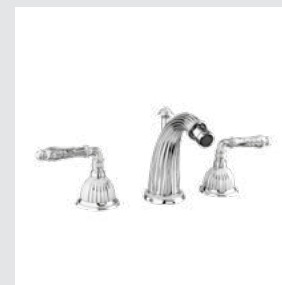

033001.APT.50

033003.APT.50

033080.APT.50

033018.APT.50

Regency Collection includes pearl details that decorate every centimetre of the faucet, providing the elegance which make it exclusive.

Regency handle design

033301.FCC.62

033077.APT.62

033316.FCC.62

033072.APT.62

Casted in pure bronze, handcrafted and embellished with gold 24K. Details, dedication, exclusivity... our designs turn into fine jewelry.

Regency handle design with Austrian crystal

Page 96

033001.APT.**
Three hole basin mixer

033003.APT.**
Basin mixer with joystick

033021.APT.**
Three hole bidet mixer

033078.APT.**
Soap holder

033080.APT.**
Wall toothbrush holder

033086.APT.**
Wall soap dispenser