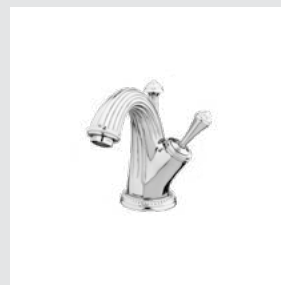

033001.APT.50

033003.APT.50

033080.APT.50

033018.APT.50

Regency Collection includes pearl details that decorate every centimetre of the faucet, providing the elegance which make it exclusive.

Regency handle design

033301.FCC.62

033077.APT.62

033316.FCC.62

033072.APT.62

Casted in pure bronze, handcrafted and embellished with gold 24K. Details, dedication, exclusivity... our designs turn into fine jewelry.

Regency handle design with Austrian crystal

Page 96

033001.APT.**
Three hole basin mixer

033003.APT.**
Basin mixer with joystick

033021.APT.**
Three hole bidet mixer

033078.APT.**
Soap holder

033080.APT.**
Wall toothbrush holder

033086.APT.**
Wall soap dispenser