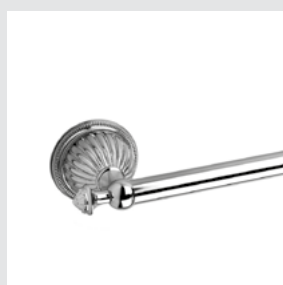

033001.APT.50

033003.APT.50

033080.APT.50

033018.APT.50

Regency Collection includes pearl details that decorate every centimetre of the faucet, providing the elegance which make it exclusive.

Regency handle design

033077.APT.**
Toilet paper holder

033023.APT.**
Bidet mixer with joystick

033016.APT.**
Five hole bath set with hand shower

033018.APT.**
Bath and shower mixer with hand shower

033084.APT.**
Toilet brush holder

033085.APT.**
Spare toilet paper holder

Page 8

033301.FCC.**
Three holesbasin set

033321.FCC.**
Three hole bidet set

033316.FCC.**
Five hole bath set with hand shower

033072.APT.**
Towel bar 600 mm

033073.APT.**
Towel ring

033075.APT.**
Robe hook

MATERIALS

Brass

Bohemia crystal style

** RECOMMENDED FINISHES

00/01
Gold 24K

16
Gold 24K and
black patine

30
Antique Brass