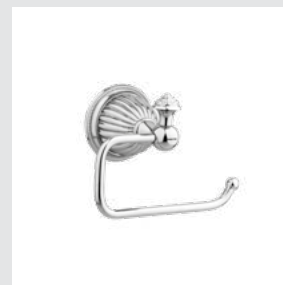

033001.APT.50

033003.APT.50

033080.APT.50

033018.APT.50

Regency Collection includes pearl details that decorate every centimetre of the faucet, providing the elegance which make it exclusive.

Regency handle design

033301.FCC.62

033077.APT.62

033316.FCC.62

033072.APT.62

Casted in pure bronze, handcrafted and embellished with gold 24K. Details, dedication, exclusivity... our designs turn into fine jewelry.

Regency handle design with Austrian crystal

Page 96

033001.APT.**
Three hole basin mixer

033003.APT.**
Basin mixer with joystick

033021.APT.**
Three hole bidet mixer

033078.APT.**
Soap holder

033080.APT.**
Wall toothbrush holder

033086.APT.**
Wall soap dispenser

033077.APT.**
Toilet paper holder

033023.APT.**
Bidet mixer with joystick

033016.APT.**
Five hole bath set with hand shower

033018.APT.**
Bath and shower mixer with hand shower

033084.APT.**
Toilet brush holder