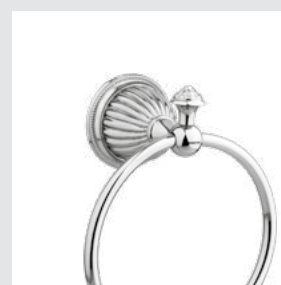

033001.APT.50

033003.APT.50

033080.APT.50

033018.APT.50

Regency Collection includes pearl details that decorate every centimetre of the faucet, providing the elegance which make it exclusive.

Regency handle design

033301.FCC.62

033077.APT.62

033316.FCC.62

033072.APT.62

Casted in pure bronze, handcrafted and embellished with gold 24K. Details, dedication, exclusivity... our designs turn into fine jewelry.

Regency handle design with Austrian crystal

033085.APT.**
Spare toilet paper holder

Page 8

033301.FCC.**
Three holesbasin set

033321.FCC.**
Three hole bidet set

033316.FCC.**
Five hole bath set with hand shower

033072.APT.**
Towel bar 600 mm

033073.APT.**
Towel ring

033075.APT.**
Robe hook

MATERIALS

Brass

Bohemia crystal style

** RECOMMENDED FINISHES

00/01
Gold 24K

16
Gold 24K and
black patine

30
Antique Brass