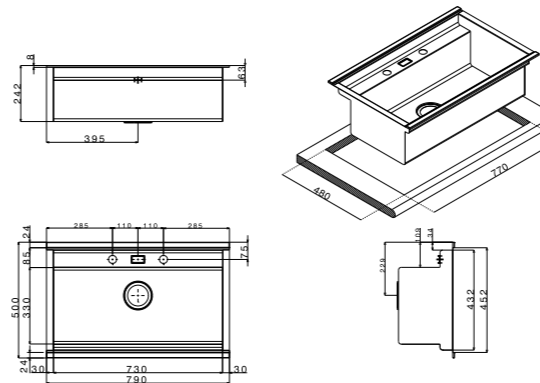

size 600x510 mm
 drain hole 3,5"
 cut-out  550x480 mm
 base  600 mm
 depth  242 mm
 fitting  flat inset
 finish/finitura  satin/satinato

color
 black/nero
 silver
 white/bianco

accessories
 included **1 2 8**
 included **1 3 8**
 included **1 4 8**
 extra **9 10**

code
*drainer right or left /
 gocciolatoio destro o sinistro*
RE6011KITB
RE6011KITS
RE6011KITW

 packed in boxes:
 720 x 735 x 415 mm - 19,16 Kg

size 790x510 mm
 drain hole 3,5"
 cut-out  770x480 mm
 base  800 mm
 depth  242 mm
 fitting  flat inset
 finish/finitura  satin/satinato

color
 black/nero
 silver
 white/bianco

accessories
 included **1 5 8**
 included **1 6 8**
 included **1 7 8**
 extra **9 10**

code
RE7911KITB
RE7911KITS
RE7911KITW

 packed in boxes:
 990 x 720 x 410 mm - 23,5 Kg