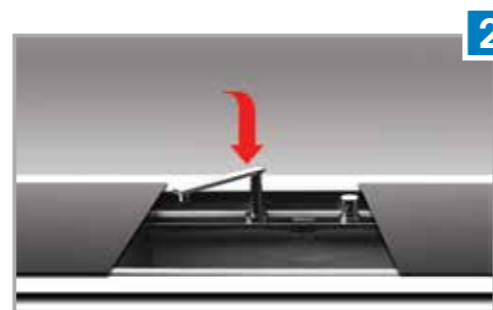

mixer

accessories

1 APF1260CR Telescopic	2x TVRE300B Black Glass Covers	2x TVRE300S Silver Glass Covers	2x TVRE300W White Glass Covers	2x TVRE395B Black Glass Covers	2x TVRE395S Silver Glass Covers
2x TVRE395W White Glass Covers	8 RND90 Rondò Waste	9 CSC15 Colander	10 TLCRE Kit