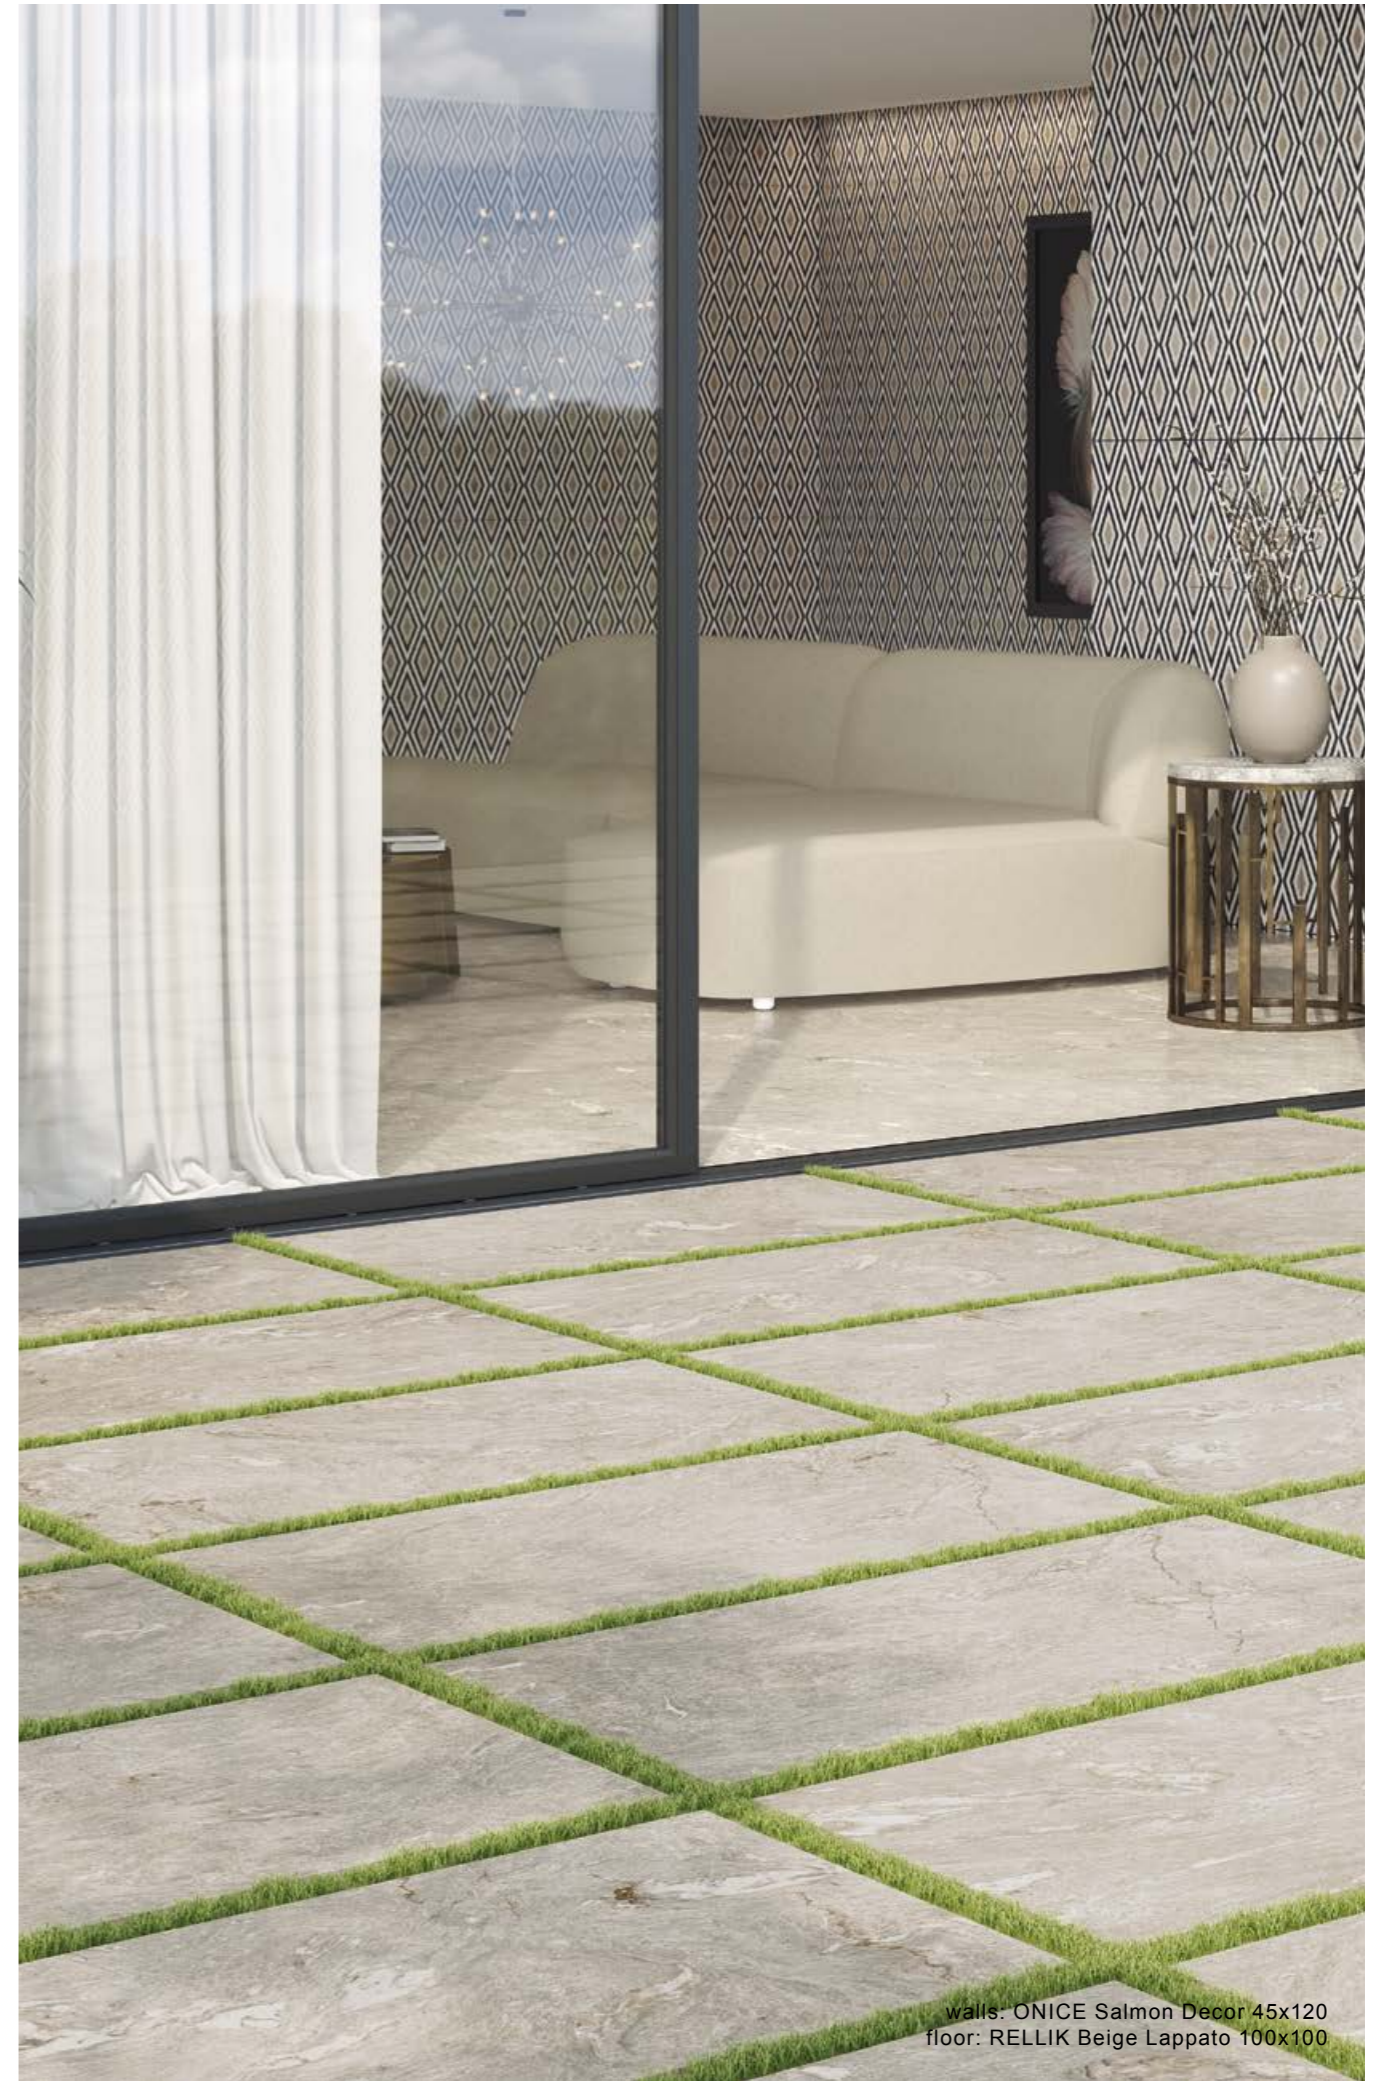

walls: ONICE Salmon Decor 45x120
floor: RELLIK Beige Lappato 100x100