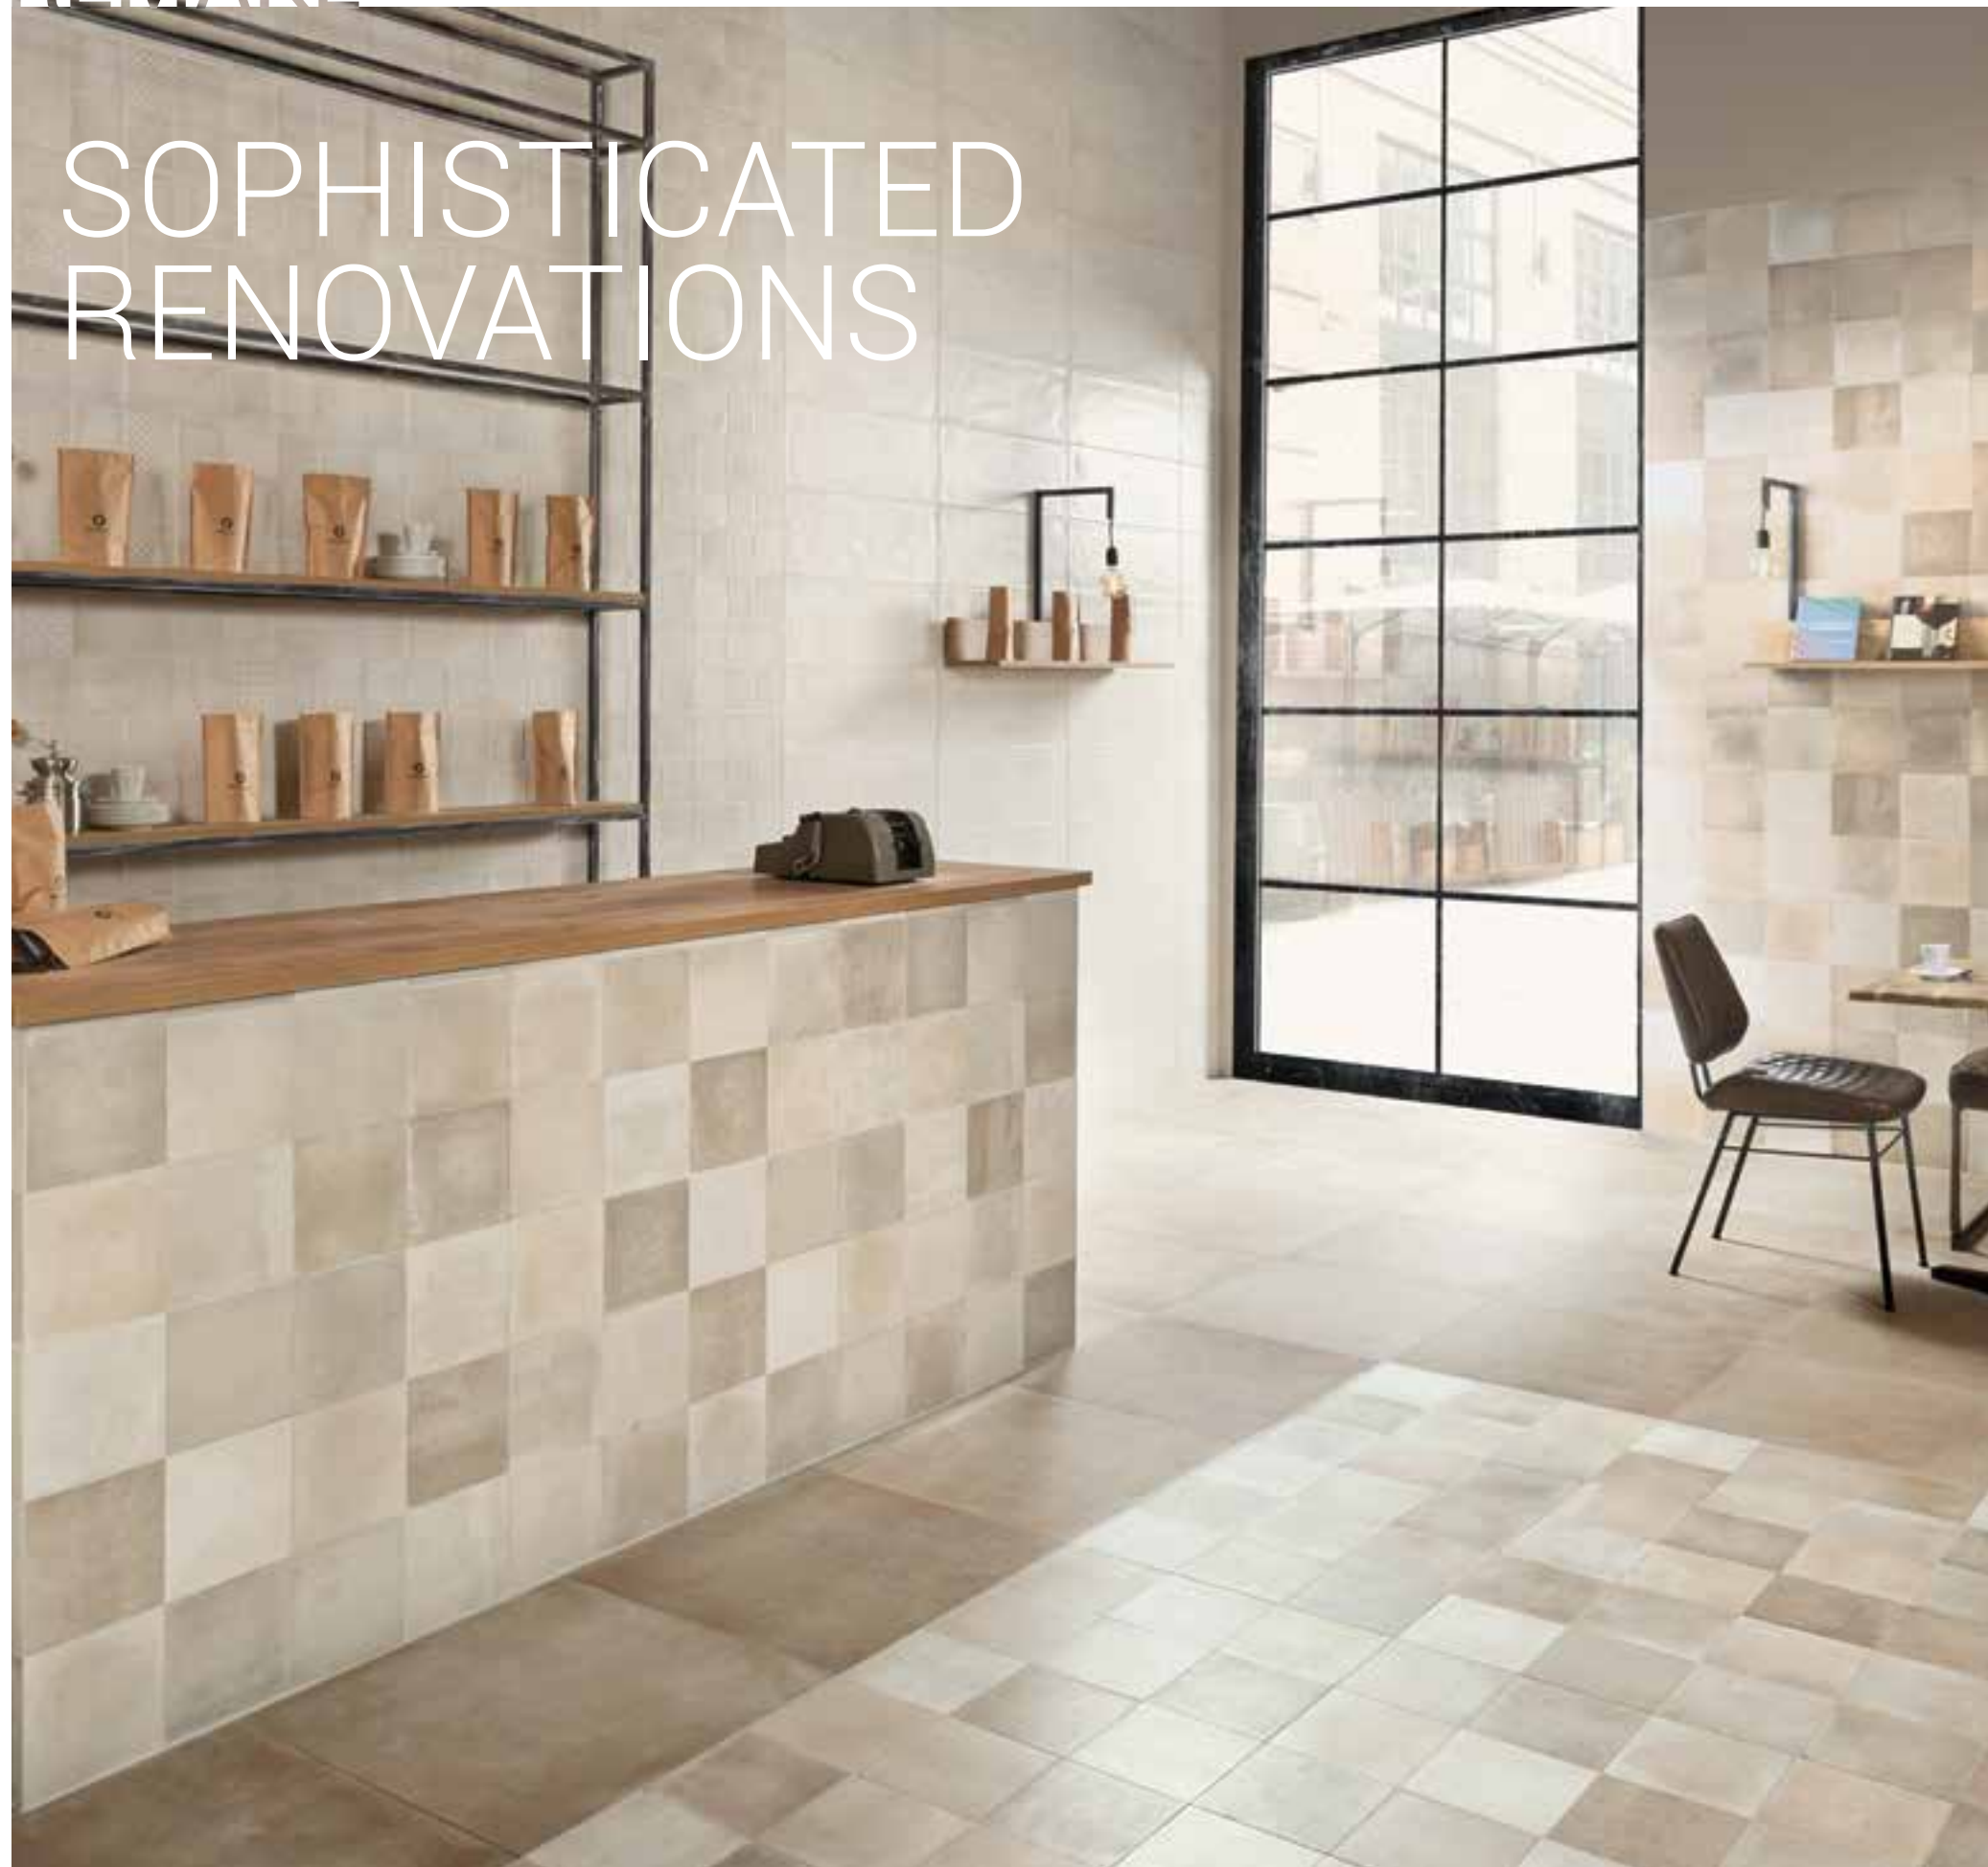

REMAKE

SOPHISTICATED RENOVATIONS

WALL TILE: REMAKE BEIGE 25X70, REMAKE CONCEPT BEIGE 25X70, REMAKE20 MULTICOLOR 60X60
FLOOR TILE : REMAKE VISON 60X60, REMAKE20 MULTICOLOR 60X60

FLOOR TILE : REMAKE20 MULTICOLOR 60X60