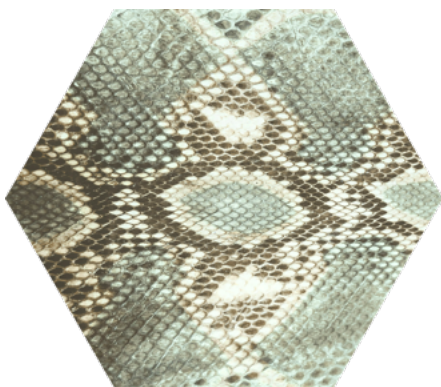

REPTILE

HEXAGONAL 25X22

Reptile Mix Colours
22x25 Hexagonal

Reptile Mix Grey
22x25 Hexagonal

REPTILE

PHOTO GALLERY

PACKING

Size	units/box	m ² /box	kg/box	boxes/pallet	m ² /pallet	kg/pallet
22x25 Hexagonal	25	1.04	24	52	54.08	1268