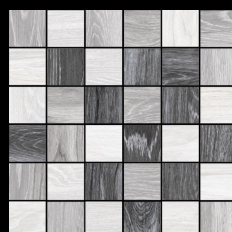

RESERVE

CERDOMUS ceramiche style

RESERVE TALC: 16,5x100, mosaic cold 4,7x4,7_6,5"x40", mosaic cold 1.8"x1.8"

RESERVE HONEY

16,5x100_6,5"x40"

68500 16,5x100 rettificato_6,5"x40" rectified

68510 mosaico warm
4,7x4,7_1,8"x1,8"

68844 4,8x100_1,9"x40" battiscopa

RESERVE TALC

16,5x100, mosaico cold 4,7, battiscopa 4,8x100_6,5"x40", 1,8"x1,8" mosaic cold, 1,9"x40" skt

68503 16,5x100 rettificato_6,5"x40" rectified

68509 mosaico cold
4,7x4,7_1,8"x1,8"