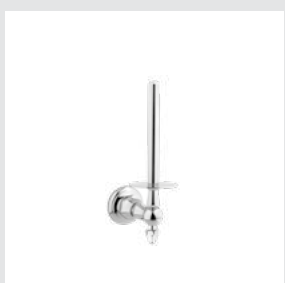

035072.000.**
Towel bar 600 mm

035073.000.**
Towel ring

035077.000.**
Toilet paper holder

035075.000.**
Robe hook

035078.000.**
Soap holder

035080.000.**
Wall toothbrush holder

035086.000.**
Wall soap dispenser

042078.000.**
Soap holder

042080.000.**
Wall toothbrush holder

042086.000.**
Wall soap dispenser

035084.000.**
Toilet brush holder

035085.000.**
Spare toilet paper holder

035039.000.**
Pipes for free standing bath
Width from 145 to 200mm and
height 800mm

042073.000.**
Towel ring

042072.000.**
Towel bar 600 mm

042084.000.**
Toilet brush holder

042077.000.**
Toilet paper holder

Page 156

042003.000.**
Single lever basin mixer

042005.000.**
One hole basin mixer