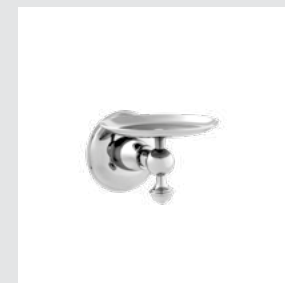

035072.000.**
Towel bar 600 mm

035073.000.**
Towel ring

035077.000.**
Toilet paper holder

035075.000.**
Robe hook

035078.000.**
Soap holder

035080.000.**
Wall toothbrush holder

035086.000.**
Wall soap dispenser

042078.000.**
Soap holder

042080.000.**
Wall toothbrush holder

042086.000.**
Wall soap dispenser

035084.000.**
Toilet brush holder

035085.000.**
Spare toilet paper holder

035039.000.**
Pipes for free standing bath
Width from 145 to 200mm and
height 800mm