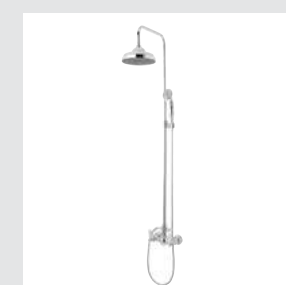

1. ☐ 035019.MC0.**
   - ☒ 035019.MCN.**
2. Shower mixer with column and porcelain handles