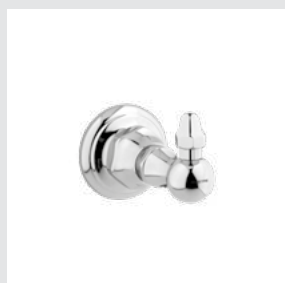

- 035018.C00.**
 - 035018.CN0.**
- Bath and shower mixer with column and with porcelain

- 035019.000.**
 - 035019.N00.**
- Shower mixer with hand shower and porcelain

- 035019.C00.**
 - 035019.CN0.**
- Shower mixer with column and with porcelain

035072.000.**
Towel bar 600 mm

035073.000.**
Towel ring

035077.000.**
Toilet paper holder

035075.000.**
Robe hook

035078.000.**
Soap holder

035080.000.**
Wall toothbrush holder

035086.000.**
Wall soap dispenser

042078.000.**
Soap holder

042080.000.**
Wall toothbrush holder

042086.000.**
Wall soap dispenser

035084.000.**
Toilet brush holder

035085.000.**
Spare toilet paper holder

035039.000.**
Pipes for free standing bath
Width from 145 to 200mm and
height 800mm