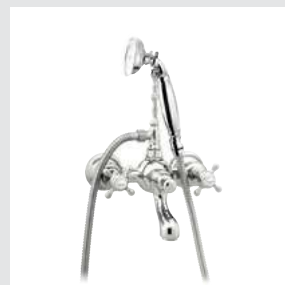

1. ☐ 035018.000.**
   - ☒ 035018.N00.**
2. Bath and shower mixer with hand shower and white porcelain