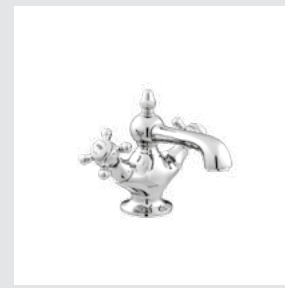

035016.M00.30

035018.M00.30

042005.000.50

*Optional accessory: Extension faucet pipe 150mm.
Code: 016077.0AR.***

042003.000.50

042075.000.50

042018.000.50

042073.000.50

| BATHROOM

Page 148

- 035001.000.**
 - 035001.N00.**
- Three hole basin mixer with porcelain

- 035005.000.**
 - 035005.N00.**
- One hole basin mixer with porcelain

- 035006.000.**
 - 035006.N00.**
- One hole basin mixer with porcelain

Page 152

- 035001.M00.**
 - 035001.MN0.**
- Three hole basin set with porcelain handles

- 035003.M00.**
 - 035003.MN0.**
- Single lever basin mixer with porcelain handle

- 035005.M00.**
 - 035005.MN0.**
- One hole basin mixer with porcelain handles