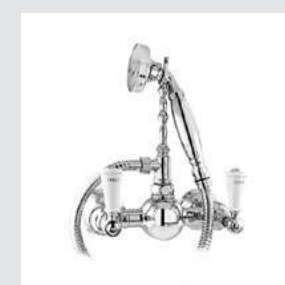

1. ☐ 035019.M00.**
   - ☒ 035019.MN0.**
2. Shower mixer with hand shower and porcelain handles