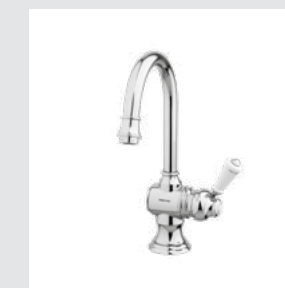

035016.M00.30

035018.M00.30

042005.000.50

*Optional accessory: Extension faucet pipe 150mm.
Code: 016077.0AR.***

042003.000.50

042075.000.50

042018.000.50

042073.000.50

| BATHROOM

Page 148

- 035001.000.**
 - 035001.N00.**
- Three hole basin mixer with porcelain

- 035005.000.**
 - 035005.N00.**
- One hole basin mixer with porcelain

- 035006.000.**
 - 035006.N00.**
- One hole basin mixer with porcelain

Page 152

- 035001.M00.**
 - 035001.MN0.**
- Three hole basin set with porcelain handles

- 035003.M00.**
 - 035003.MN0.**
- Single lever basin mixer with porcelain handle

- 035005.M00.**
 - 035005.MN0.**
- One hole basin mixer with porcelain handles