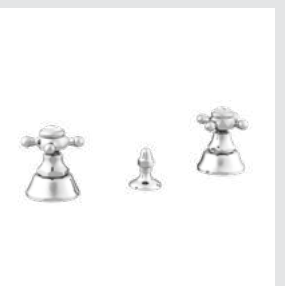

| BATHROOM

Page 148

- 035001.000.**
 - 035001.N00.**
- Three hole basin mixer with porcelain

- 035005.000.**
 - 035005.N00.**
- One hole basin mixer with porcelain

- 035006.000.**
 - 035006.N00.**
- One hole basin mixer with porcelain

Page 152

- 035001.M00.**
 - 035001.MN0.**
- Three hole basin set with porcelain handles

- 035003.M00.**
 - 035003.MN0.**
- Single lever basin mixer with porcelain handle

- 035005.M00.**
 - 035005.MN0.**
- One hole basin mixer with porcelain handles

- 035015.000.**
 - 035015.N00.**
- Single wall spout

- 035021.000.**
 - 035021.N00.**
- One hole bidet mixer with porcelain

- 035022.B00.**
 - 035022.BN0.**
- Three hole bidet mixer with porcelain

- 035020.000.**
 - 035020.N00.**
- One hole bidet mixer with porcelain