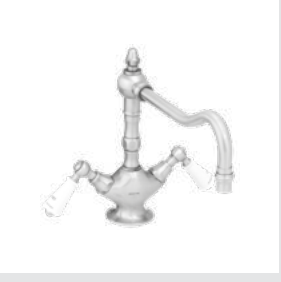

Black and white are a must in Art Deco designs. The porcelain handles in these colors perfectly match with the simplicity and elegance of this style.

035030.N00.50

035030.M00.30

035031.MN0.50

*Kitchen handle designs*

| KITCHEN

Page 164

○ 035030.000.\*\*  
Kitchen - Sink mixer with white porcelain

● 035030.N00.\*\*  
Kitchen - Sink mixer with black porcelain

Page 164

○ 035030.M00.\*\*  
Kitchen - Sink mixer with white porcelain handles

● 035030.MN0.\*\*  
Kitchen - Sink mixer with black porcelain handles

○ 035031.M00.\*\*  
Kitchen - Single lever mixer with white porcelain handle

● 035031.MN0.\*\*  
Kitchen - Single lever mixer with black porcelain handle