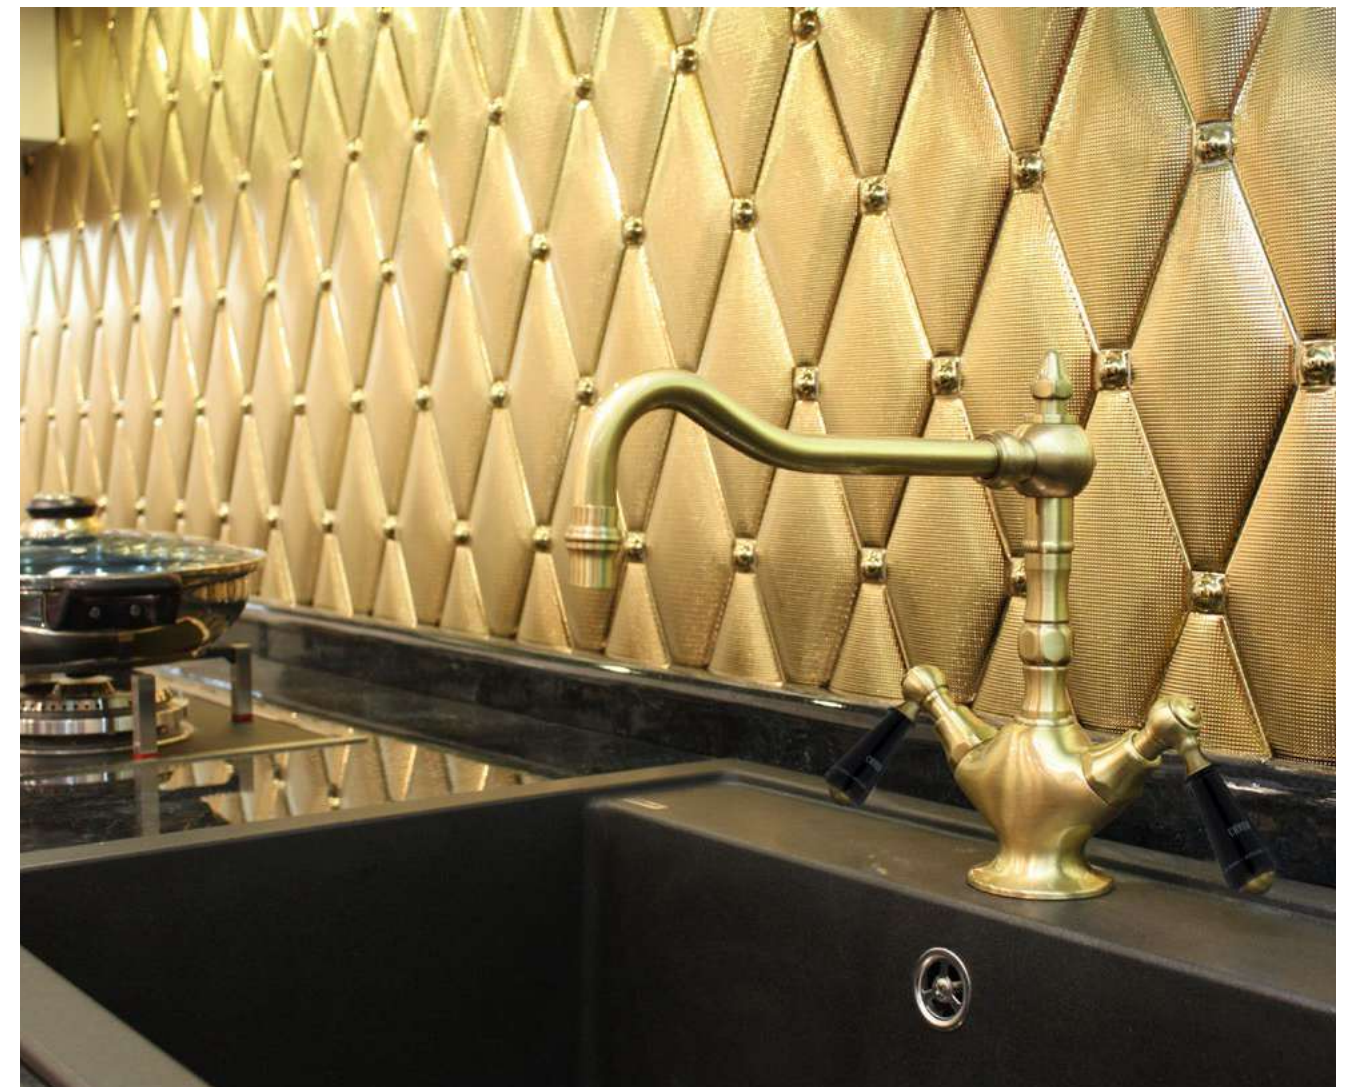

Black and white are a must in Art Deco designs. The porcelain handles in these colors perfectly match with the simplicity and elegance of this style.

035030.N00.50

035030.M00.30

035031.MN0.50

*Kitchen handle designs*