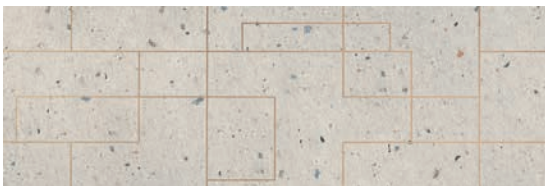

RE-USE WHITE RECT.
40X120 / 16"X48" N51/M

MOBIUS WHITE RECT.
40X120 / 16"X48" R32/M

RE-USE GREY RECT.
40X120 / 16"X48" N51/M

MOBIUS GREY RECT.
40X120 / 16"X48" R32/M

RE-USE NATURAL RECT.
40X120 / 16"X48" N51/M

MOBIUS NATURAL RECT.
40X120 / 16"X48" R32/M

DECOR RE-USE WHITE
40X120 / 16"X48" K66/P

DECOR CICKLA WHITE
40X120 / 16"X48" K82/P

DECOR RE-USE GREY
40X120 / 16"X48" K66/P

DECOR RE-USE NATURAL
40X120 / 16"X48" K66/P

CARACTERÍSTICAS TÉCNICAS · TECHNICAL CHARACTERISTICS

PB PASTA BLANCA / WHITE BODY / PÂTE BLANCHE

RE REVESTIMIENTO / WALL TILE / FAÏENCE

RE RECTIFICADO / RECTIFIED / RECTIFIÉ

M MATE / MATT / MAT

V1 ASPECTO UNIFORME / UNIFORM APPEARANCE / APPARENCE UNIFORME