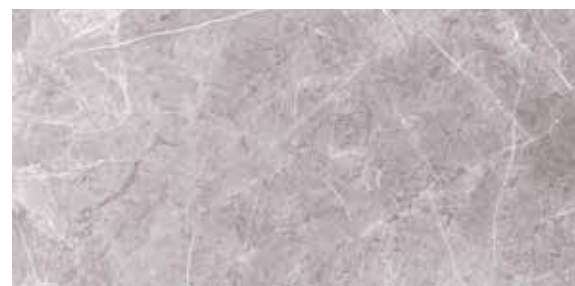

RHAPSODY

IS A GENUINE WORK OF ART

FLOOR TILES:
RHAPSODY CREMA SOFT 90X90

RHAPSODY GRIS SOFT 75X75 F75F GW50R002 **14**

RHAPSODY GRAFITO SOFT 75X75 F75F GW50R00J **14**

RHAPSODY CREMA SOFT 75X75 F75F GW50R001 **14**