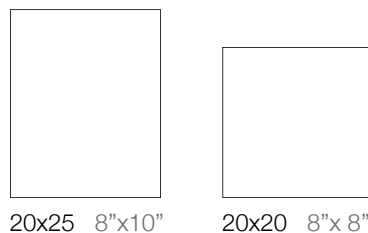

Old England style, timeless icon by Ceramiche Brennero, the beloved bath collection in sizes 20x20 and 20x25, rich in special pieces and decorative proposals: a true evergreen.

BICOTTURA PASTA ROSSA RED BODY TWICE-FIRING