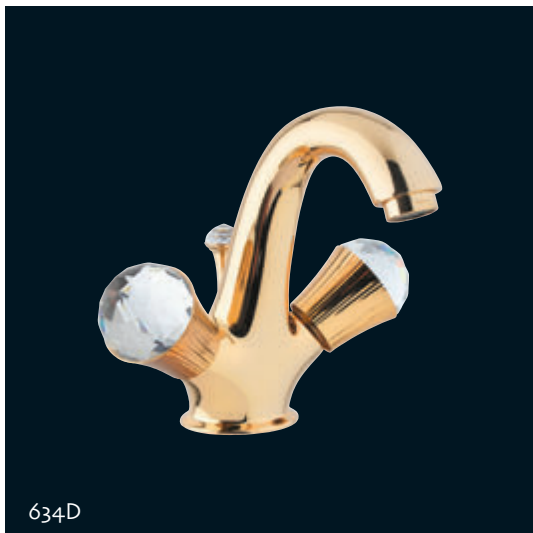

634F

MADE WITH SWAROVSKI® ELEMENTS

**bugnatese**  
RUBINETTERIA

**RIFLESSI**  
CRISTALLO

8312K

9219K

MADE WITH SWAROVSKI® ELEMENTS

7912K  
Batteria lavabo con scarico clic-clac leva kristal.  
*Kristal handle wash basin mixer with spout and clic-clac pop-up.*  
MADE WITH SWAROVSKI® ELEMENTS.

1913K  
Monocomando lavabo scarico automatico 1" 1/4.  
*Single hole basin mixer pop-up 1" 1/4.*  
MADE WITH SWAROVSKI® ELEMENTS.

6313K

434K

634F

634H

**6313K**

Monocomando lavabo scarico automatico 1" 1/4.  
*Single hole basin mixer pop-up 1" 1/4.*  
 MADE WITH SWAROVSKI® ELEMENTS.

**634F**

Monoforo lavabo scarico automatico 1" 1/4.  
*Single hole basin mixer pop-up 1" 1/4.*  
 MADE WITH SWAROVSKI® ELEMENTS.

**434K**

Monoforo lavabo scarico automatico 1" 1/4.  
*Single hole basin mixer pop-up 1" 1/4.*  
 MADE WITH SWAROVSKI® ELEMENTS.

**634H**

Monoforo lavabo scarico automatico 1" 1/4.  
*Single hole basin mixer pop-up 1" 1/4.*  
 MADE WITH SWAROVSKI® ELEMENTS.

634C

634D

634C

Monoforo lavabo scarico automatico 1" 1/4.  
*Single hole basin mixer pop-up 1" 1/4.*  
 MADE WITH SWAROVSKI® ELEMENTS.