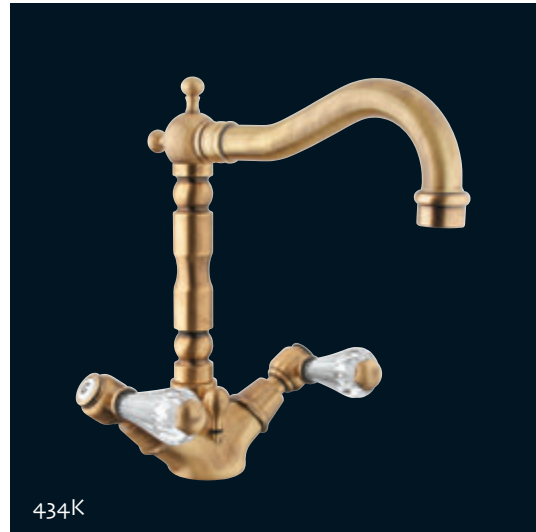

634F

MADE WITH SWAROVSKI® ELEMENTS

**bugnatese**  
RUBINETTERIA

**RIFLESSI**  
CRISTALLO

8312K

9219K

MADE WITH SWAROVSKI® ELEMENTS

7912K  
Batteria lavabo con scarico clic-clac leva kristal.  
*Kristal handle wash basin mixer with spout and clic-clac pop-up.*  
MADE WITH SWAROVSKI® ELEMENTS.

8913K  
Monocomando lavabo scarico automatico 1" 1/4.  
*Single hole basin mixer pop-up 1" 1/4.*  
MADE WITH SWAROVSKI® ELEMENTS.

8312K  
Batteria lavabo scarico automatico 1" 1/4.  
*Wash basin mixer pop-up 1" 1/4.*  
MADE WITH SWAROVSKI® ELEMENTS.

1913K  
Monocomando lavabo scarico automatico 1" 1/4.  
*Single hole basin mixer pop-up 1" 1/4.*  
MADE WITH SWAROVSKI® ELEMENTS.

6313K

434K

634F

634H

**6313K**

Monocomando lavabo scarico automatico 1" 1/4.  
*Single hole basin mixer pop-up 1" 1/4.*  
 MADE WITH SWAROVSKI® ELEMENTS.