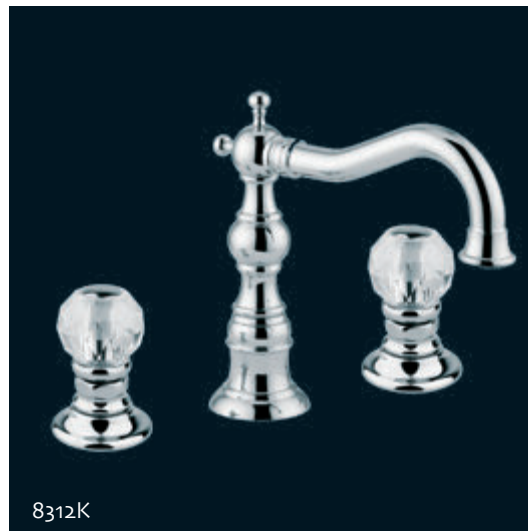

634F

MADE WITH SWAROVSKI® ELEMENTS

**bugnatese**  
RUBINETTERIA

**RIFLESSI**  
CRISTALLO

8312K

9219K

MADE WITH SWAROVSKI® ELEMENTS

7912K  
Batteria lavabo con scarico clic-clac leva kristal.  
*Kristal handle wash basin mixer with spout and clic-clac pop-up.*  
MADE WITH SWAROVSKI® ELEMENTS.

8913K  
Monocomando lavabo scarico automatico 1" 1/4.  
*Single hole basin mixer pop-up 1" 1/4.*  
MADE WITH SWAROVSKI® ELEMENTS.

8312K  
Batteria lavabo scarico automatico 1" 1/4.  
*Wash basin mixer pop-up 1" 1/4.*  
MADE WITH SWAROVSKI® ELEMENTS.

1913K  
Monocomando lavabo scarico automatico 1" 1/4.  
*Single hole basin mixer pop-up 1" 1/4.*  
MADE WITH SWAROVSKI® ELEMENTS.

6313K

434K

634F

634H

**6313K**

Monocomando lavabo scarico automatico 1" 1/4.  
*Single hole basin mixer pop-up 1" 1/4.*  
 MADE WITH SWAROVSKI® ELEMENTS.