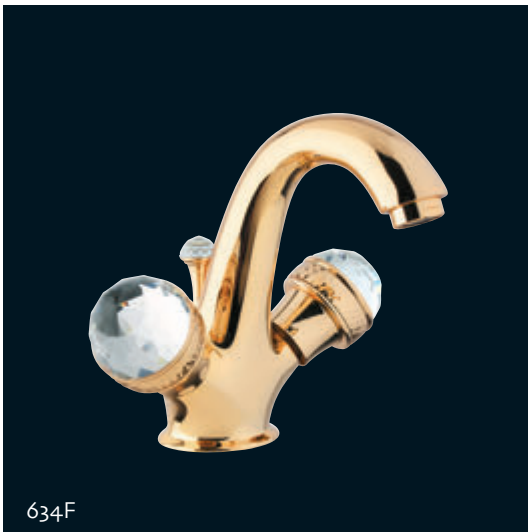

634F

MADE WITH SWAROVSKI® ELEMENTS

**bugnatese**  
RUBINETTERIA

**RIFLESSI**  
CRISTALLO

8312K

9219K

MADE WITH SWAROVSKI® ELEMENTS

7912K  
Batteria lavabo con scarico clic-clac leva kristal.  
*Kristal handle wash basin mixer with spout and clic-clac pop-up.*  
MADE WITH SWAROVSKI® ELEMENTS.

8913K  
Monocomando lavabo scarico automatico 1" 1/4.  
*Single hole basin mixer pop-up 1" 1/4.*  
MADE WITH SWAROVSKI® ELEMENTS.

8312K  
Batteria lavabo scarico automatico 1" 1/4.  
*Wash basin mixer pop-up 1" 1/4.*  
MADE WITH SWAROVSKI® ELEMENTS.

1913K  
Monocomando lavabo scarico automatico 1" 1/4.  
*Single hole basin mixer pop-up 1" 1/4.*  
MADE WITH SWAROVSKI® ELEMENTS.

6313K

434K

634F

634H

**6313K**

Monocomando lavabo scarico automatico 1" 1/4.  
*Single hole basin mixer pop-up 1" 1/4.*  
 MADE WITH SWAROVSKI® ELEMENTS.

**634F**

Monoforo lavabo scarico automatico 1" 1/4.  
*Single hole basin mixer pop-up 1" 1/4.*  
 MADE WITH SWAROVSKI® ELEMENTS.

**434K**

Monoforo lavabo scarico automatico 1" 1/4.  
*Single hole basin mixer pop-up 1" 1/4.*  
 MADE WITH SWAROVSKI® ELEMENTS.