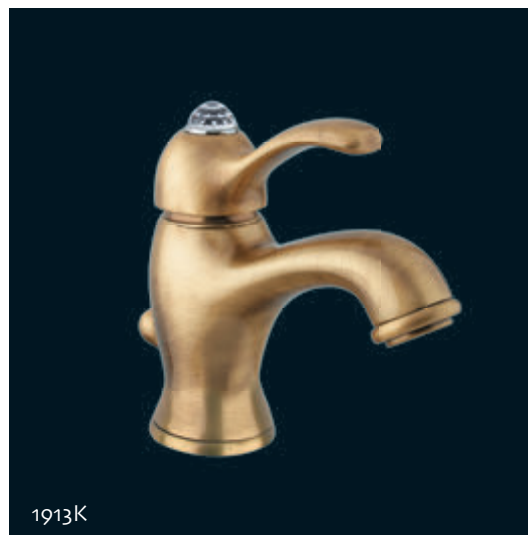

634F

MADE WITH SWAROVSKI® ELEMENTS

**bugnatese**  
RUBINETTERIA

**RIFLESSI**  
CRISTALLO

8312K

9219K

MADE WITH SWAROVSKI® ELEMENTS

7912K  
Batteria lavabo con scarico clic-clac leva kristal.  
*Kristal handle wash basin mixer with spout and clic-clac pop-up.*  
MADE WITH SWAROVSKI® ELEMENTS.

8913K  
Monocomando lavabo scarico automatico 1" 1/4.  
*Single hole basin mixer pop-up 1" 1/4.*  
MADE WITH SWAROVSKI® ELEMENTS.

8312K  
Batteria lavabo scarico automatico 1" 1/4.  
*Wash basin mixer pop-up 1" 1/4.*  
MADE WITH SWAROVSKI® ELEMENTS.