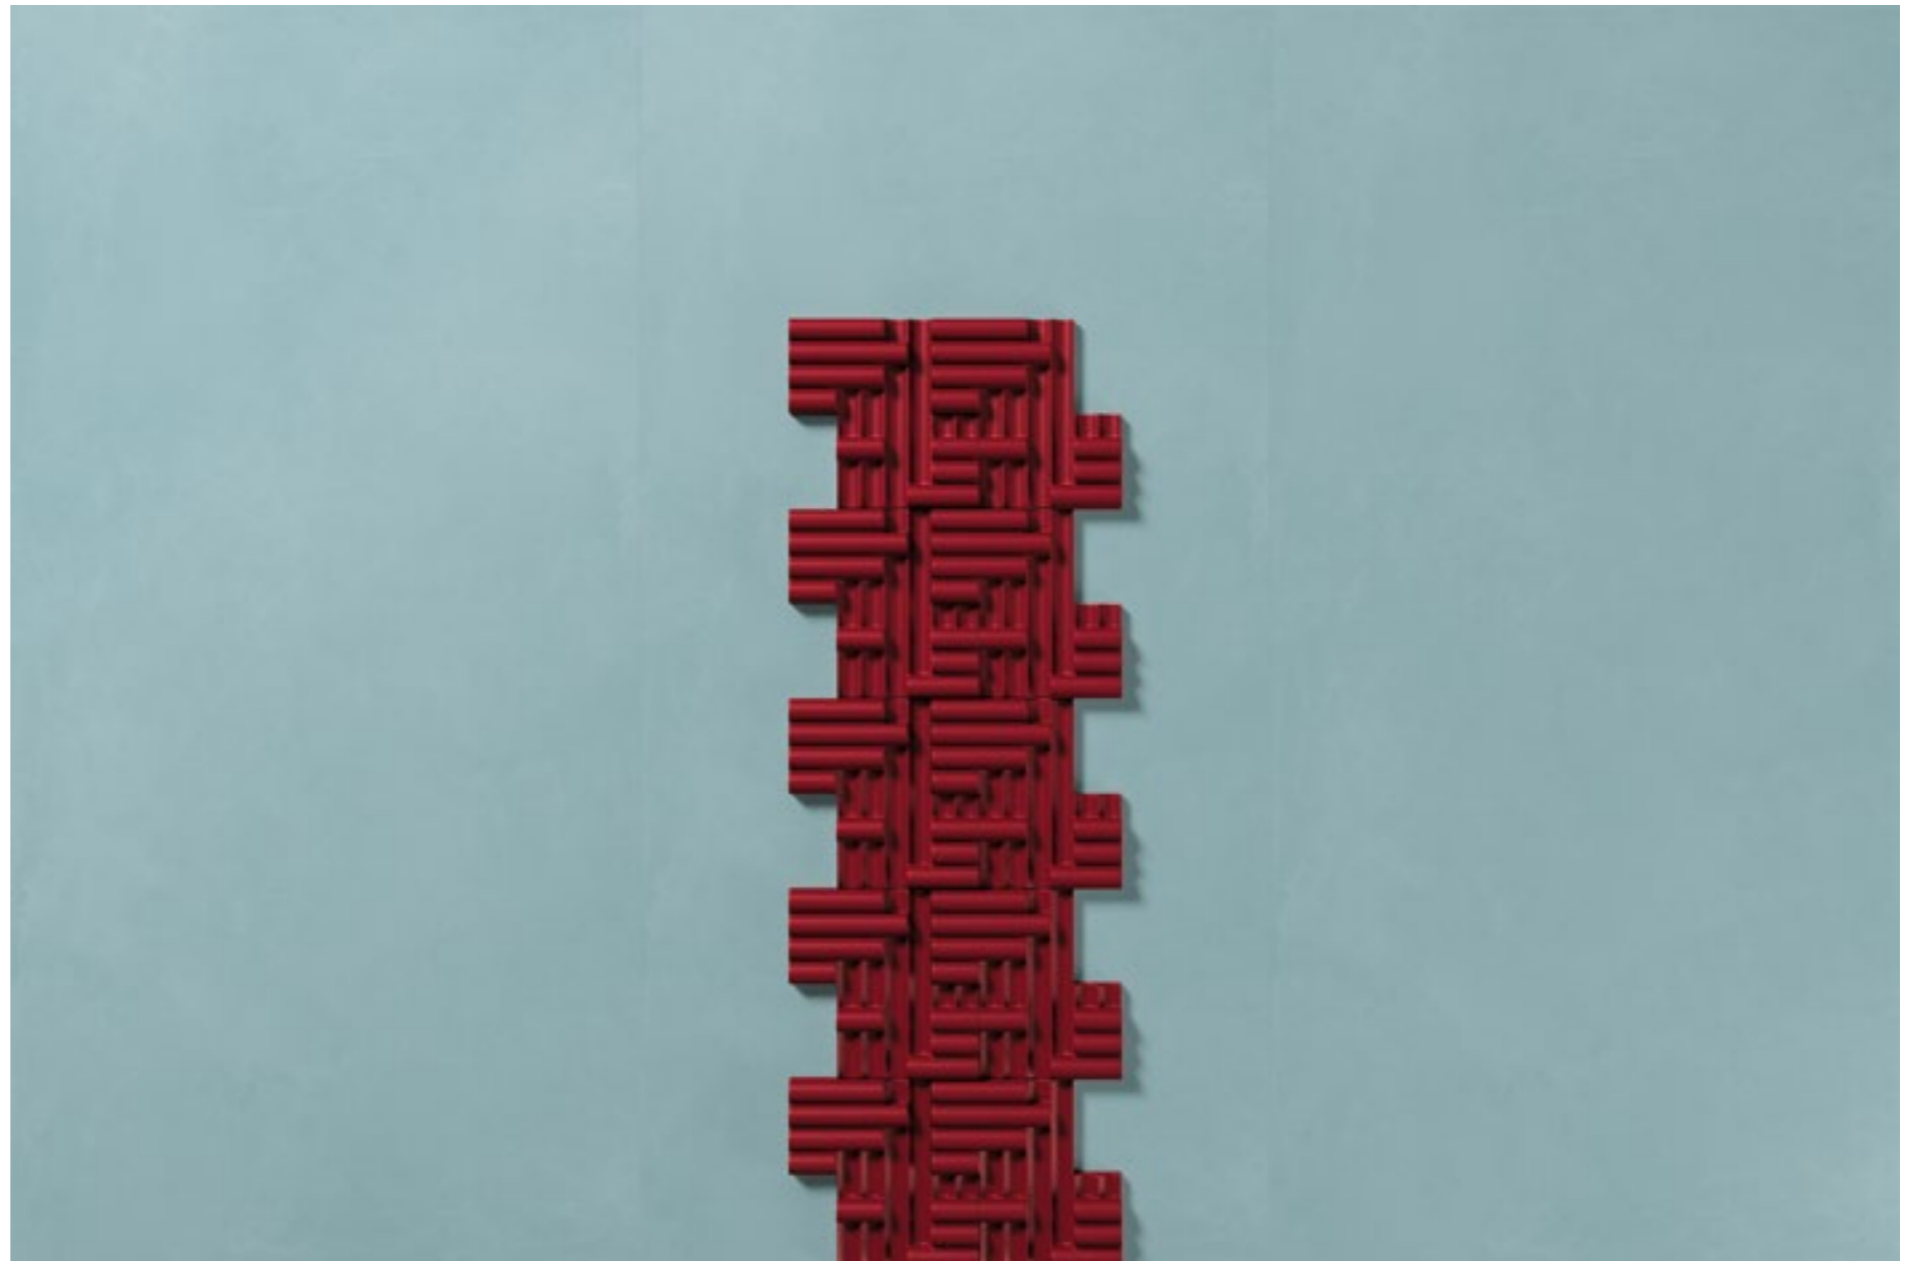

Schema di alcune composizioni degli elementi in gamma

Схема некоторых композиций элементов коллекции

Stucchi | Затирки
● Perla - 754435

36 x 35 x h 5 cm
14 11/64" x 13 25/32" x h 1
31/32"

120 x 240 cm
47 1/8" x 94 3/8"