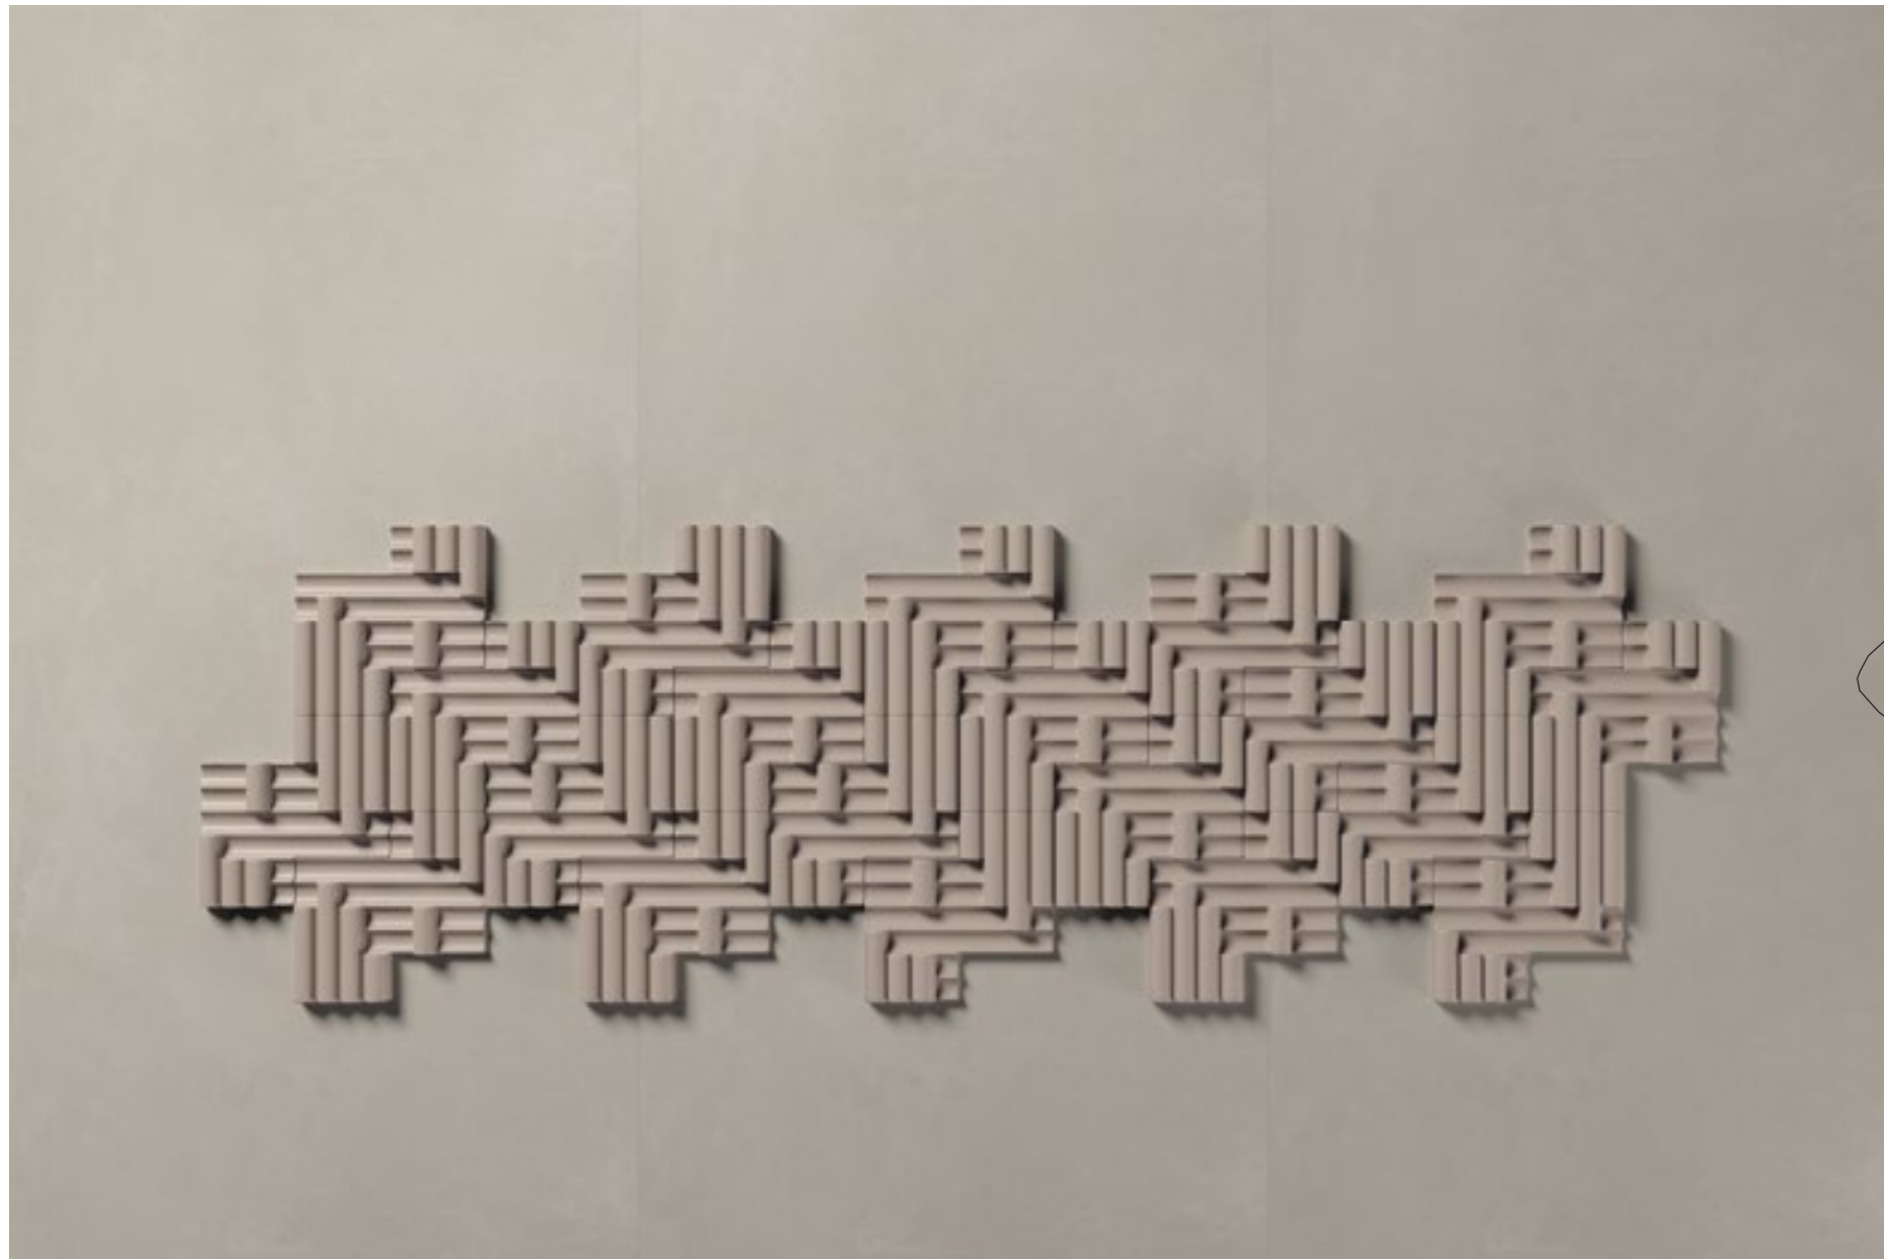

Schema di alcune composizioni degli elementi in gamma

Схема некоторых композиций элементов коллекции

Stucchi | Затирки
● Perla - 754435

36 x 35 x h 5 cm
14 11/64" x 13 25/32" x h 1
31/32"

120 x 240 cm
47 1/8" x 94 3/8"