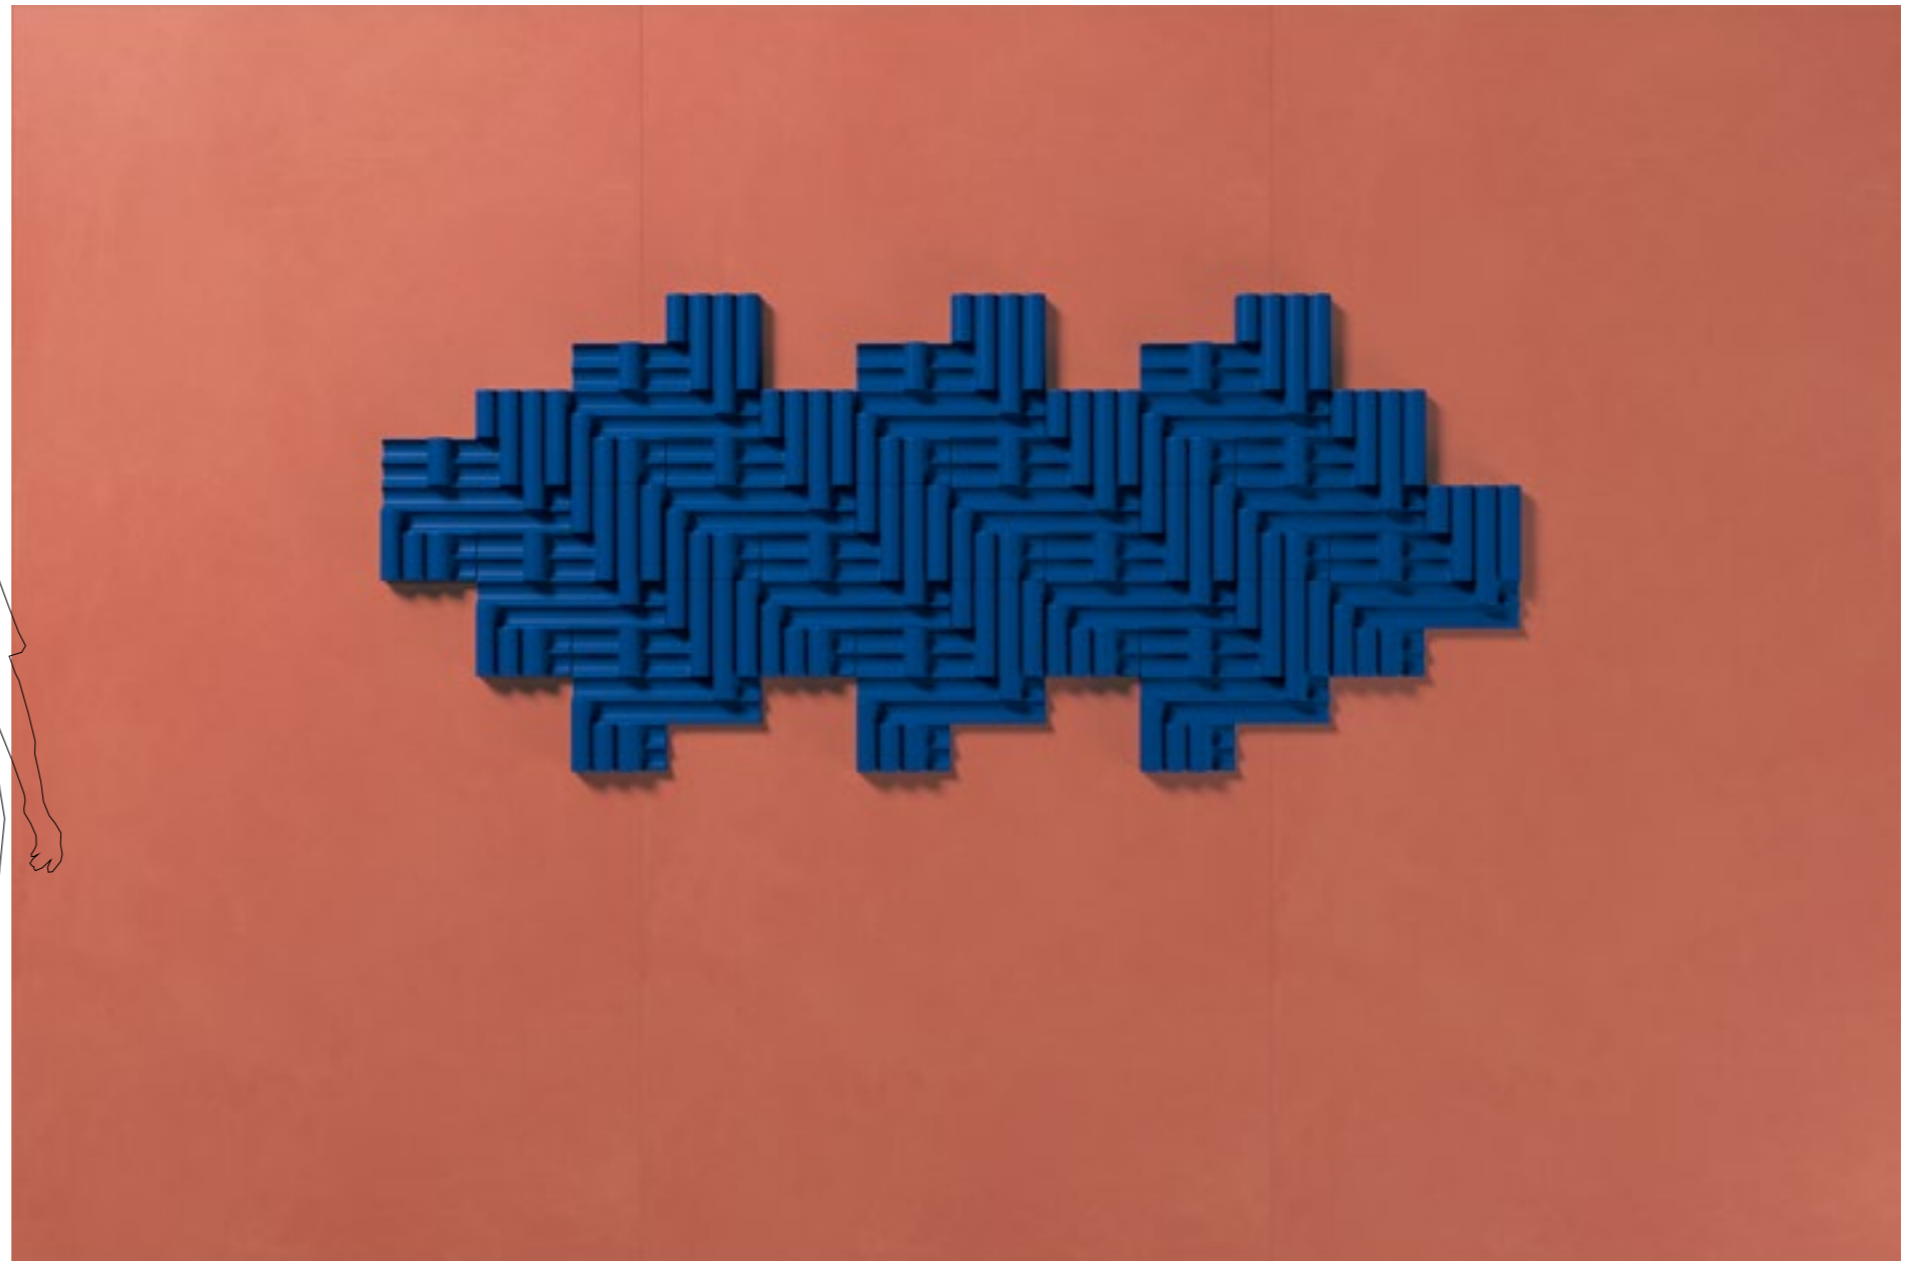

Schema di alcune composizioni degli elementi in gamma

Схема некоторых композиций элементов коллекции

36 x 35 x h 5 cm
14 11/64" x 13 25/32" x h 1
31/32"

120 x 240 cm
47 1/8" x 94 3/8"