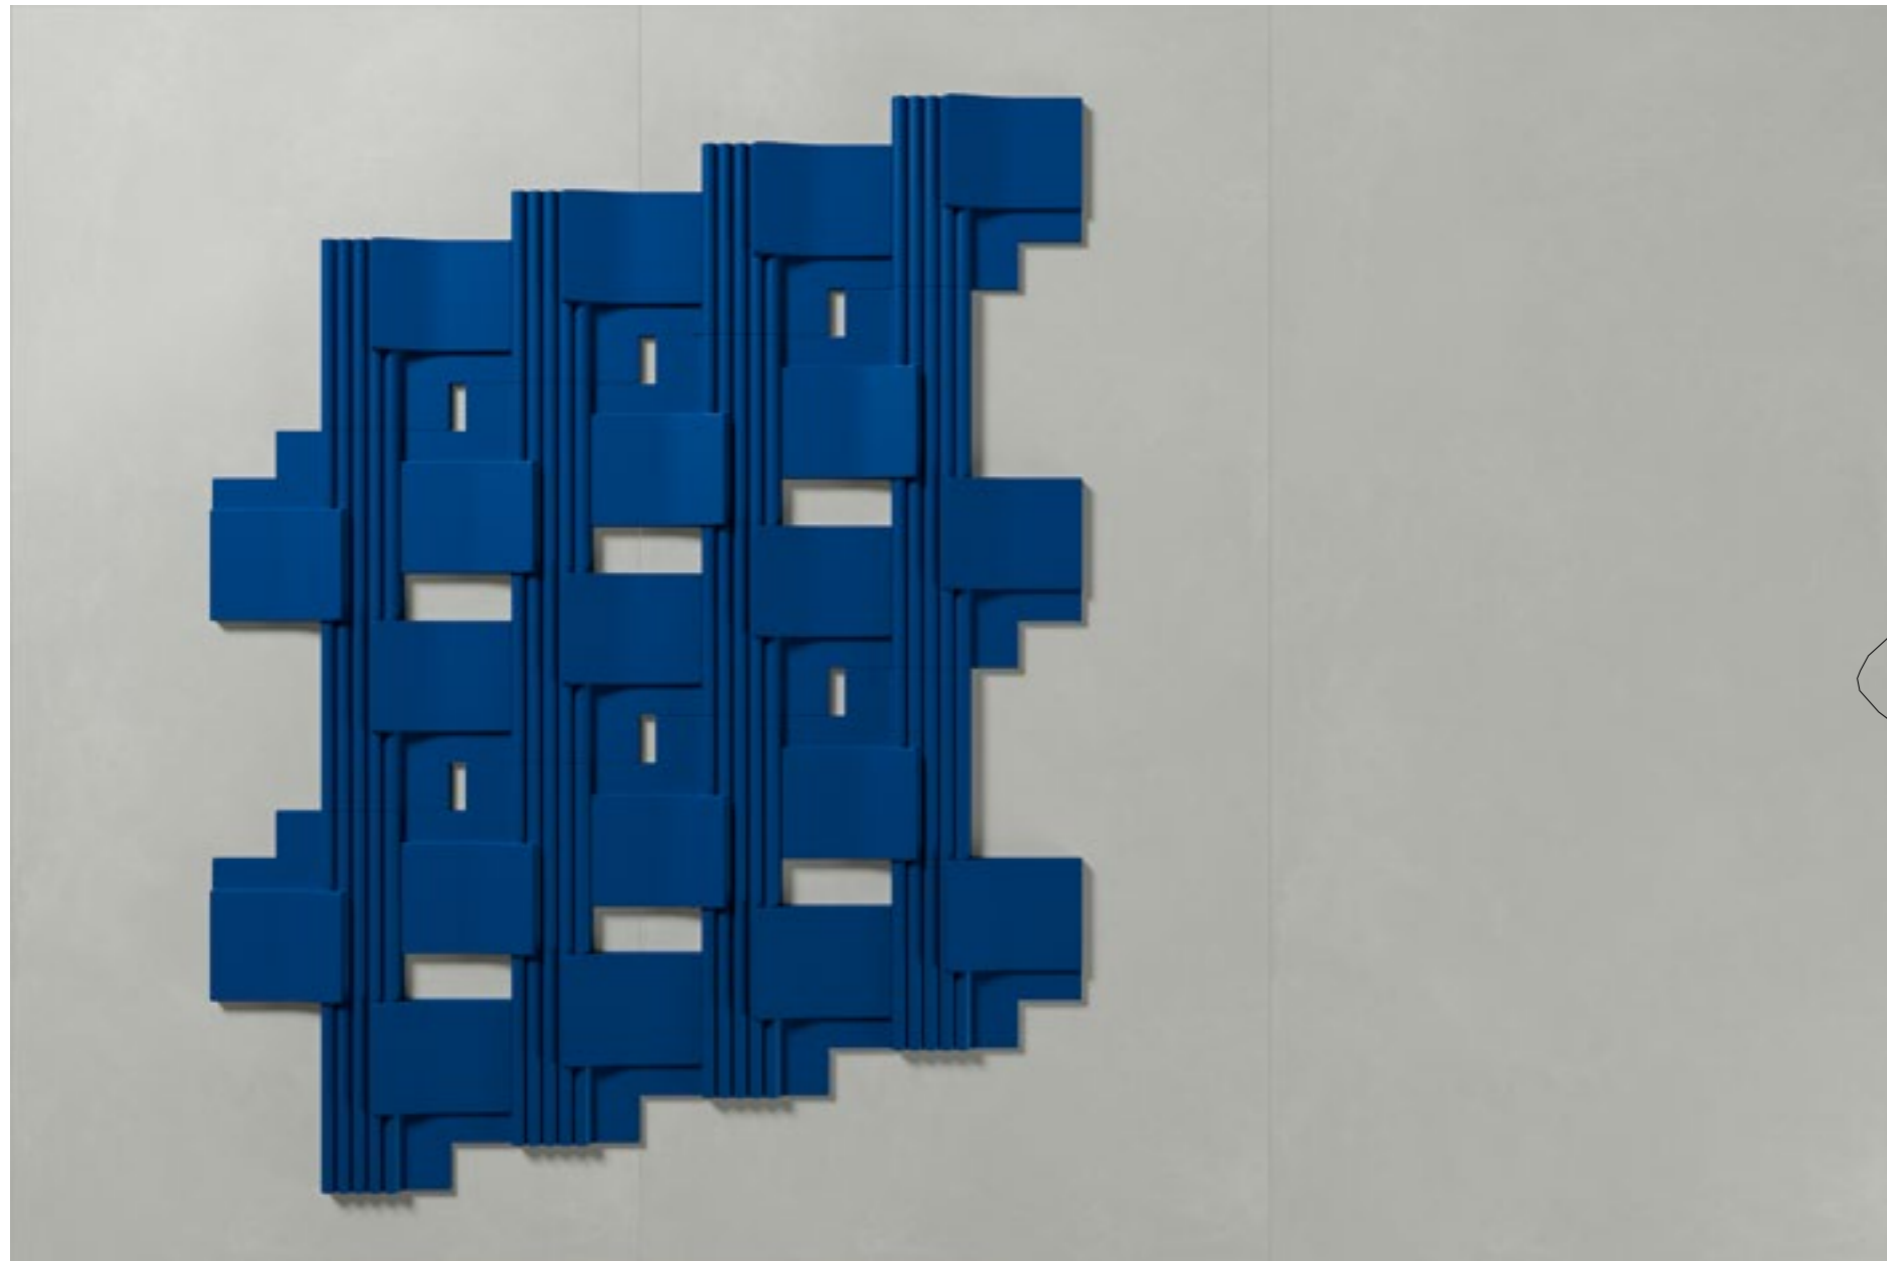

Schema di alcune composizioni degli elementi in gamma

Схема некоторых композиций элементов коллекции

Stucchi | Затирки
● Perla - 754435

36 x 36 x h 5 cm
14 11/64" x 14 11/64" x h 1 31/32"

Rilievo #3 - Oltremare

120 x 240 cm
47 1/8" x 94 3/8"

Nebbia