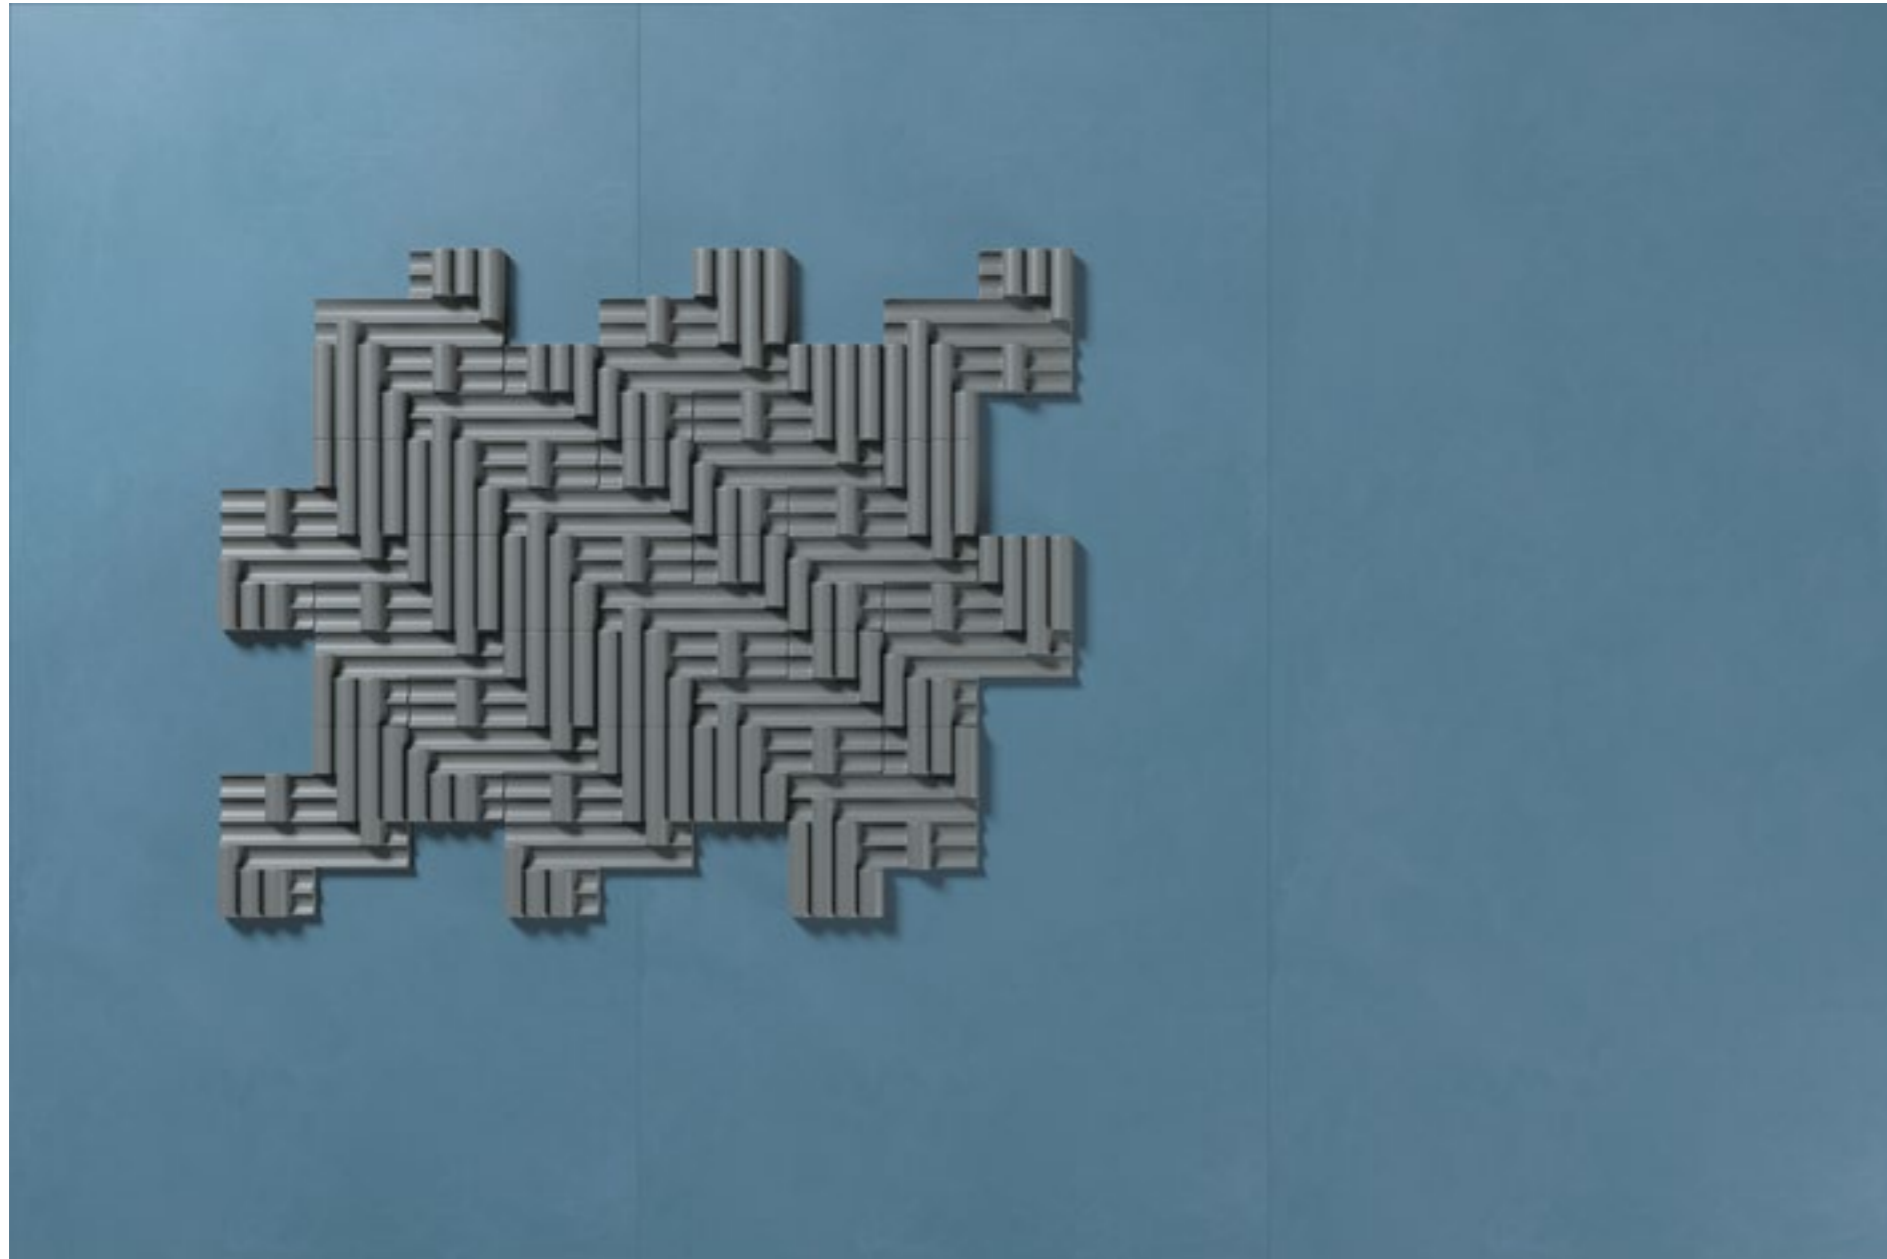

Schema di alcune composizioni degli elementi in gamma

Схема некоторых композиций элементов коллекции

36 x 35 x h 5 cm
14 11/64" x 13 25/32" x h 1
31/32"

120 x 240 cm
47 1/8" x 94 3/8"