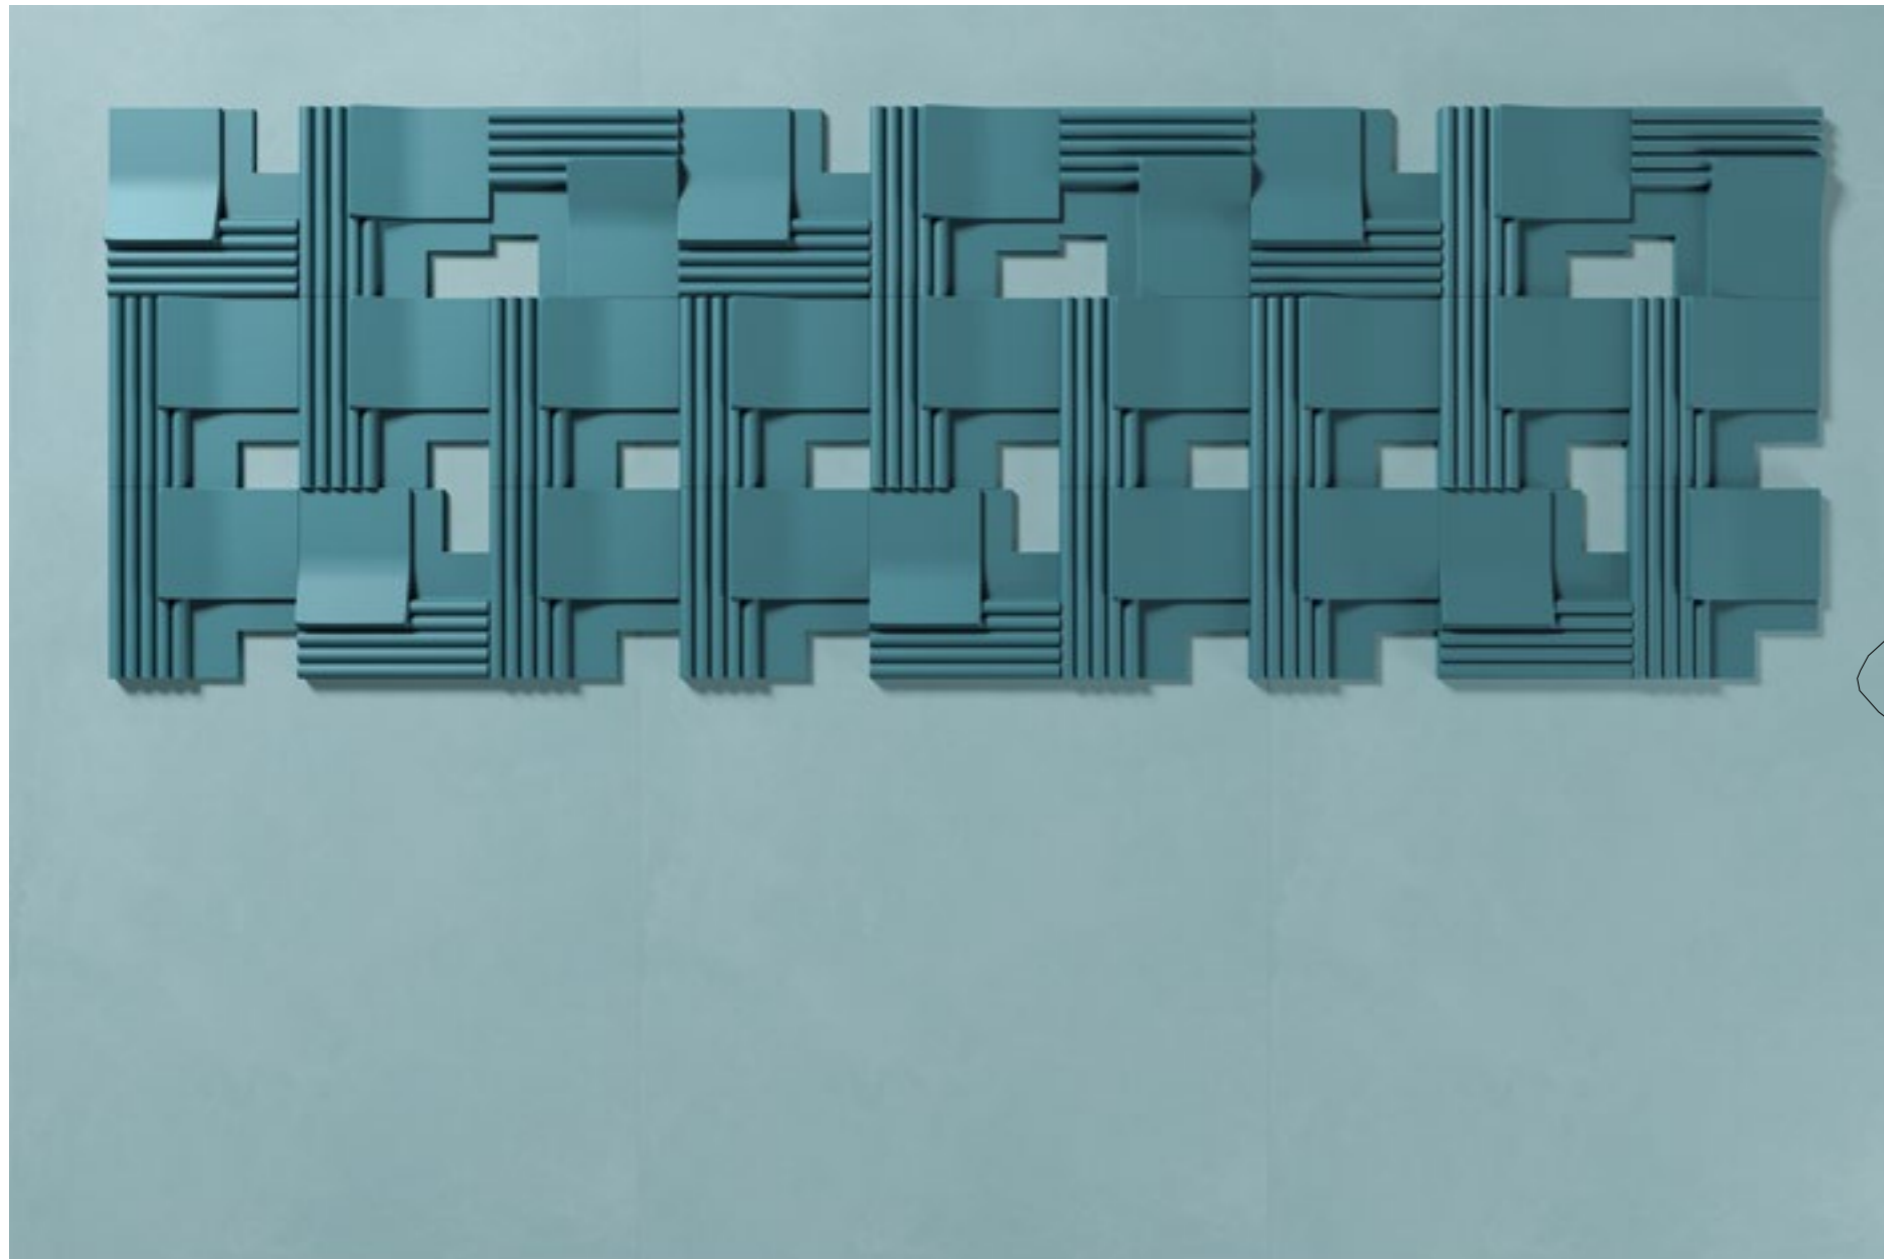

Schema di alcune composizioni degli elementi in gamma

Схема некоторых композиций элементов коллекции

Stucchi | Затирки
● Perla - 754435

36 x 36 x h 5 cm
14 11/64" x 14 11/64" x h 1 31/32"

Rilievo #3 - Ardesia

120 x 240 cm
47 1/8" x 94 3/8"

Lido