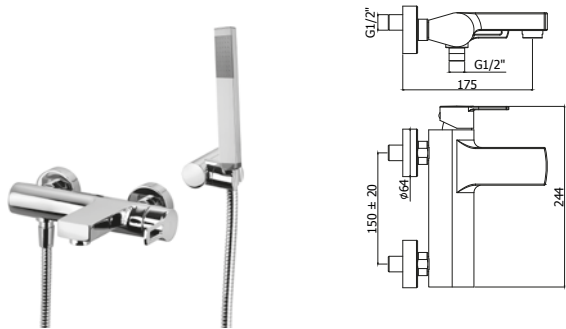

VERSATILITY

*The fusion between square and round shape creates a unique style for RINGO and WEST series, making them perfect for any design style and furnishings. In addition to their forms, the versatility of these series is also evident in its many variations: Open handle for RINGO series, closed handle for WEST series. For both versions, washbasin mixer is available in three different heights (Standard, Middle and Extended), and even with standard cartridge then **ENERGY SAVING** cartridge, thanks to which you can achieve significant energy savings since the opening of the handle in frontal position allows supply of cold water, while for obtaining hot water it is requested to turn the handle to the left.*

◎ **RIN 015CR**

Miscelatore incasso doccia con deviatore
Concealed shower mixer with diverter

◎ **RIN 018-019CR**

Miscelatore incasso doccia con deviatore
2 uscite/3 uscite
*Concealed shower mixer with diverter
2 outlets/3 outlets*

◎ **RIN 001CR**

Miscelatore vasca incasso completo di deviatore, bocca e set doccia
Concealed bath/shower mixer complete with diverter, spout and shower kit

◎ **RIN 105CR**

Batteria miscelatore lavabo incasso
Concealed wash basin mixer