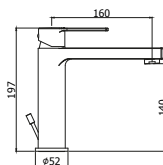

© RIN 168-168DCR

Miscelatore doccia attacco 1/2" con/senza set doccia
Shower mixer 1/2" connection with/without shower set

© RIN 131-135CR

Miscelatore bidet con/senza scarico
Bidet mixer with/without pop up waste

© RIN 071-075CR

Miscelatore lavabo con/senza scarico
Wash basin mixer with/without pop up waste

© RIN 071-075CR-ES

Con cartuccia ENERGY SAVING
With ENERGY SAVING cartridge

© RIN 074-073CR

Miscelatore lavabo medio con/senza scarico
Medium wash basin mixer with/without pop up waste

© RIN 081-085CR

Miscelatore lavabo prolungato con/senza scarico
Tall wash basin mixer with/without pop up waste

FINITURE
FINISHES