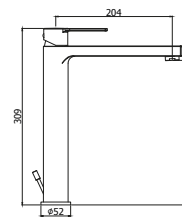

© RIN 168-168DCR

Miscelatore doccia attacco 1/2" con/senza set doccia
Shower mixer 1/2" connection with/without shower set

© RIN 131-135CR

Miscelatore bidet con/senza scarico
Bidet mixer with/without pop up waste

© RIN 071-075CR

Miscelatore lavabo con/senza scarico
Wash basin mixer with/without pop up waste

© RIN 071-075CR-ES

Con cartuccia ENERGY SAVING
With ENERGY SAVING cartridge

© RIN 074-073CR

Miscelatore lavabo medio con/senza scarico
Medium wash basin mixer with/without pop up waste

© RIN 081-085CR

Miscelatore lavabo prolungato con/senza scarico
Tall wash basin mixer with/without pop up waste

FINITURE
FINISHES