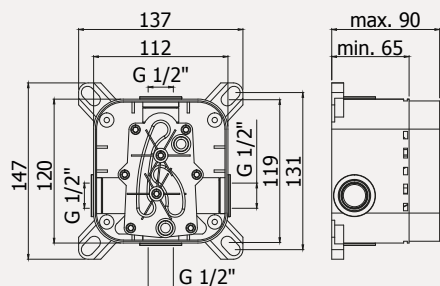

◎ **PBOX 001**

Set incasso universale
per miscelatori doccia
*Universal Concealed
Box for mixers*

*Da abbinare solo con
RIN BOX010 - RIN BOX015
**To be completed only with
RIN BOX010 - RIN BOX015*