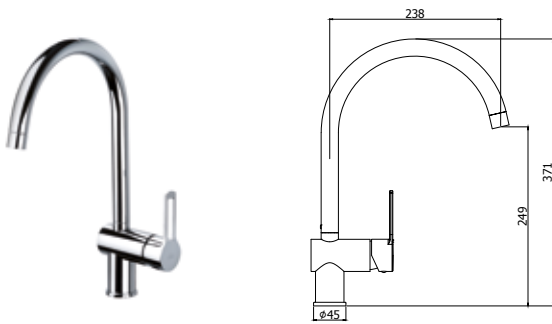

### VERSATILITY

*The fusion between square and round shape creates a unique style for RINGO and WEST series, making them perfect for any design style and furnishings. In addition to their forms, the versatility of these series is also evident in its many variations: Open handle for RINGO series, closed handle for WEST series.*

# ringo-west

© RIN 180CR

© **RIN 180CR**

Miscelatore lavello monoforo alto con canna orientabile  
*Tall one-hole sink mixer with swivelling spout*

© **RIN 185CR**

Miscelatore lavello monoforo alto con doccia estraibile (monogetto) e canna orientabile  
*Tall one-hole sink mixer with pull-out hand-shower (single-spray) and swivelling spout*

© **RIN 285CR**

Miscelatore lavello monoforo con doccia estraibile (2 getti) e canna orientabile  
*One-hole sink mixer with pull-out hand-shower (two-spray) and swivelling spout*

© **RIN 184CR**

Miscelatore lavello monoforo alto con canna orientabile e attacco lavastoviglie  
*Tall one-hole sink mixer with swivelling spout and dish-washer connection*

© **WS 980CR**

Miscelatore lavello monoforo con canna 2 pieghe orientabile  
*Tall one-hole sink mixer with swivelling spout*

La serie RINGO è inoltre disponibile, oltre alla versione classica cromata, anche nelle moderne finiture BIANCO OPACO e NERO OPACO.