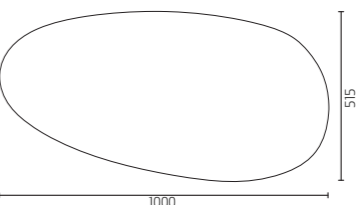

ENC. RIVER STONE BLACK · LAV. RIVER STONE BLACK · ESPEJO RIVER STONE

RIVER STONE BY DSIGNIO

14705 ESPEJO RIVER STONE H90
(100x51,5x1 cm) (39 3/8 x 20 1/4 x 3/8")

14704 LAV. RIVER STONE CREAM H84
(65x38x12,5 cm) (25 9/16 x 14 15/16 x 4 15/16")
32 kg - 70,54 lb

14702 LAV. RIVER STONE BLACK H97
(65x38x12,5 cm) (25 9/16 x 14 15/16 x 4 15/16")
35 kg - 77,16 lb

ORIGEN/ORIGIN: CHINA
SHANXI BLACK

14703 ENC. RIVER STONE CREAM H94
(125x44x9 cm) (49 3/16 x 17 5/16 x 3 9/16")
75 kg - 165,34 lb