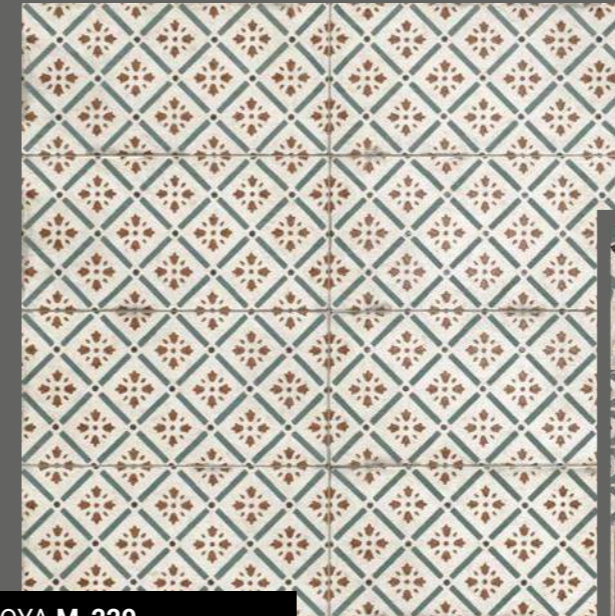

INSPIRATION WALLS

BASE DECOR

SABOYA M-220
15x30 cm · 6"x12"