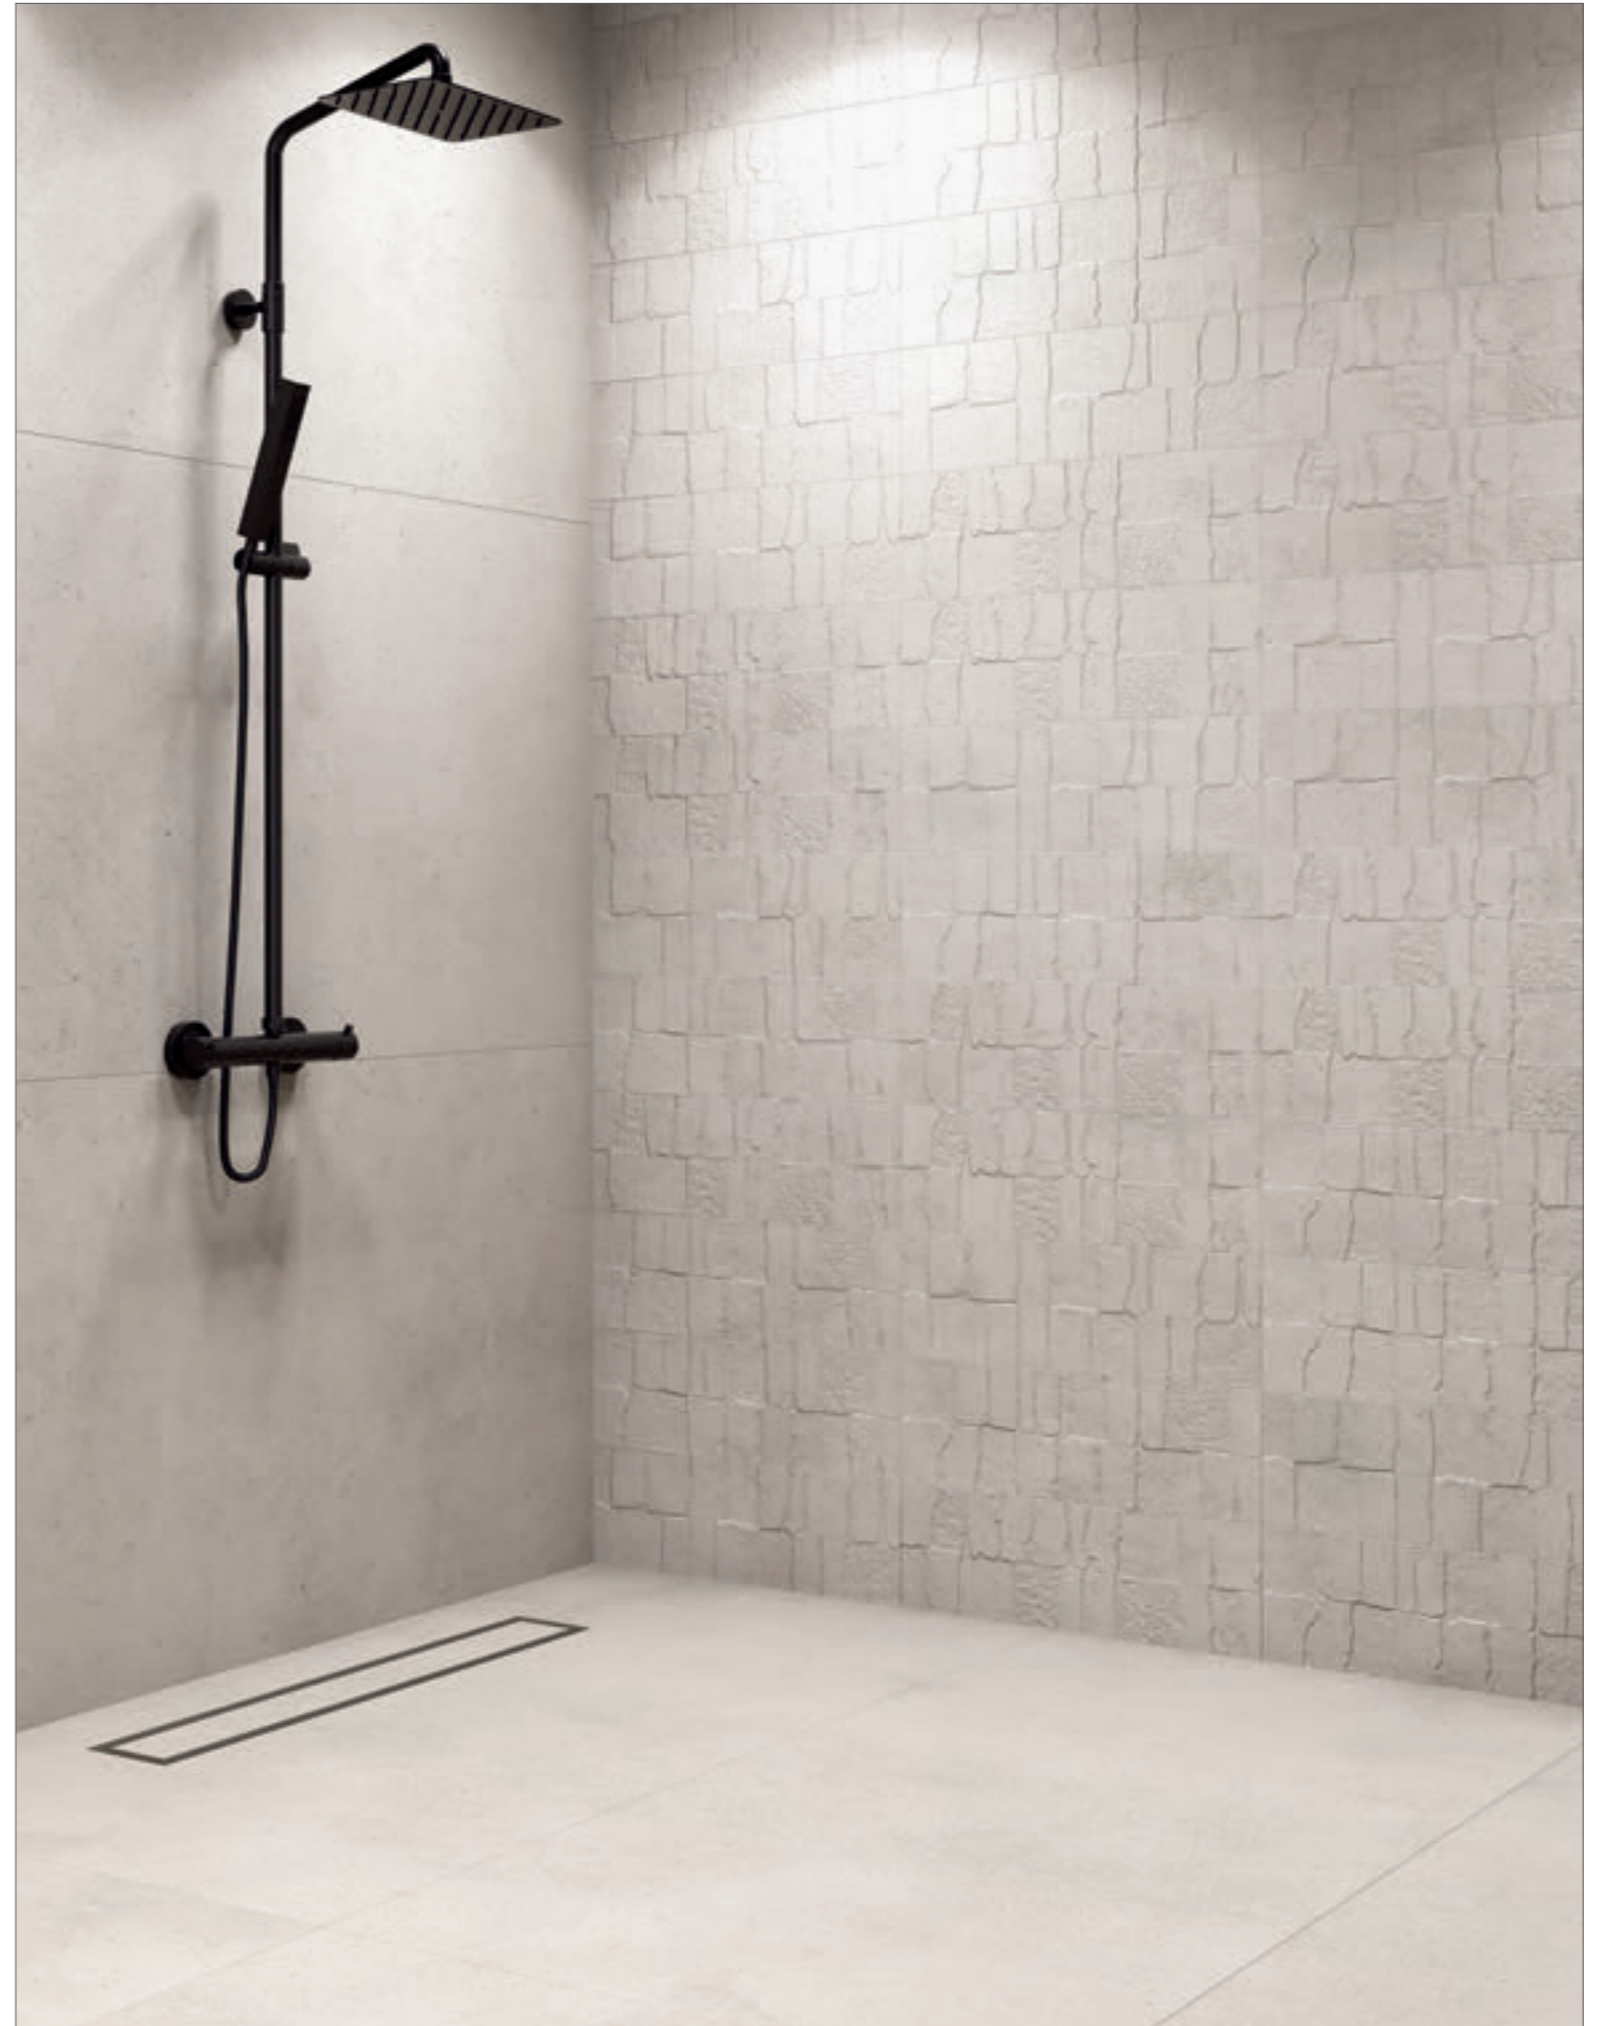

Designs 3

16,3x51,7 / 6"x20"

□ Natural M 22

□ Rlv. Edra

 Natural M 24

Wall tile RLV Edra Palomastone Silver 16,3x51,7

RLV. Edra Palomastone White 16,3x51,7 detail.

Wall Tile RLV Edra Palomastone Silver 16,3x51,7